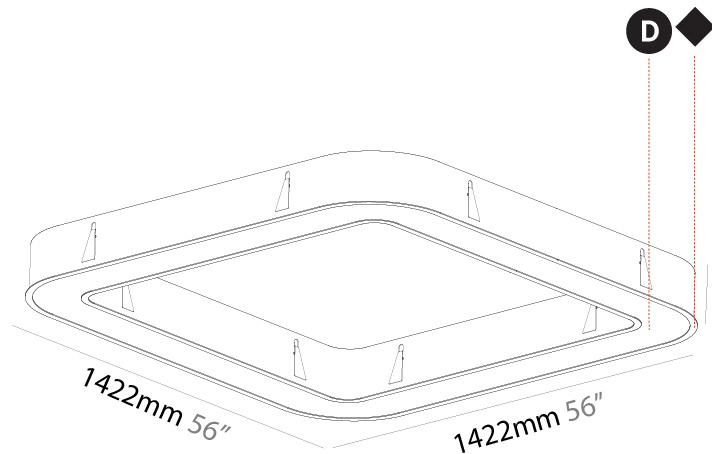

GENERAL

Series: Quantum
Brand: Prolicht
Division: Architectural
Mounting Type: Recessed
Mounting Location: Ceiling
Subcategory: Ambient

PHYSICAL

Shape: Square
Length (mm): 1422
Length (in): 56
Width (mm): 1422
Width (in): 56
Height (mm): 150
Height (in): 5 7/8
Min. Recessing Depth (mm): 160
Min. Recessing Depth (in): 6 3/16
Light Distribution: Direct
Weight (kg): 21.113
Weight (lbs): 46.45
Diffuser: PMMA - Opal or Micro-Prism
Fixture Finish: SSR / BKV / CWI / CRY / HAB / UFT / ITA / RUA / FTG / MYG / LOD / PUS / FRO / FUP / KIA / POP / BLS / SPG / MEY / GOH / GUM / CHC / COM / ABZ / JAG / OBR / MOS / ROR
Fixture Material: Aluminum

ELECTRICAL

Lamp Type: LED (Zhaga Standard)
Input Wattage (W): 80
Total Output Wattage (W): 64 / 51.2 (3500K)
Dimming: Non-Dimming / Phase Dimming (120Vac only) / 0-10V Dimming
Driver Included: Yes
Driver Location: Integrated
Driver Type: Constant Current - 120 / 277Vac
Driver Class: Class 2
Input Voltage (V): 120 - 277
Constant Current (MA): 350 / 800 (3500K)

LED

Color Temperature (*K): 3000 / 3500 / 4000
Max. Delivered Lumen (lm): 7380 / 7644 / 7800
CRI: >80 CRI
Efficiency (%): 65
Lamp Life (hrs): 50000

OPTICAL

RATINGS AND CERTIFICATIONS

Certified By: Certified for North American Standards
IP rating: IP20