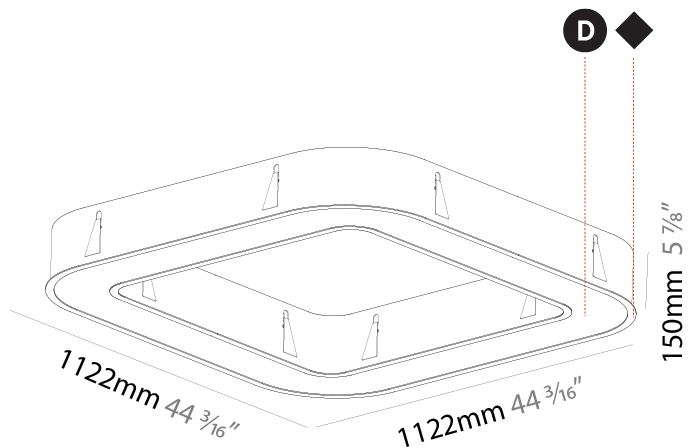

GENERAL

Series: Quantum
Brand: Prolicht
Division: Architectural
Mounting Type: Recessed
Mounting Location: Ceiling
Subcategory: Ambient

PHYSICAL

Shape: Square
Length (mm): 1122
Length (in): 44 ³/₁₆
Width (mm): 1122
Width (in): 44 ³/₁₆
Height (mm): 150
Height (in): 5 ⁷/₈
Min. Recessing Depth (mm): 160
Min. Recessing Depth (in): 6 ⁵/₁₆
Light Distribution: Direct
Weight (kg): 16.085
Weight (lbs): 35.39
Diffuser: PMMA - Opal or Micro-Prism
Fixture Finish: SSR / BKV / CWI / CRY / HAB / UFT / ITA / RUA / FTG / MYG / LOD / PUS / FRO / FUP / KIA / POP / BLS / SPG / MEY / GOH / GUM / CHC / COM / ABZ / JAG / OBR / MOS / ROR
Fixture Material: Aluminum

ELECTRICAL

Lamp Type: LED (Zhaga Standard)
Input Wattage (W): 60
Total Output Wattage (W): 48 / 38.4 (3500K)
Dimming: Non-Dimming / Phase Dimming (120Vac only) / 0-10V Dimming
Driver Included: Yes
Driver Location: Integrated
Driver Type: Constant Current - 120 / 277Vac
Driver Class: Class 2
Input Voltage (V): 120 - 277
Constant Current (MA): 350 / 1200 (3500K)

LED

Color Temperature (°K): 3000 / 3500 / 4000
Max. Delivered Lumen (lm): 5540 / 5733 / 5850
CRI: >80 CRI
Efficiency (%): 65
Lamp Life (hrs): 50000

OPTICAL

RATINGS AND CERTIFICATIONS

Certified By: Certified for North American Standards
IP rating: IP20