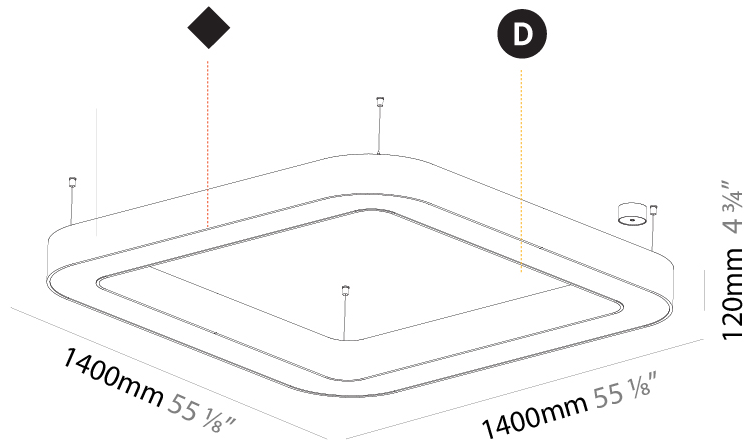

GENERAL

Series: Quantum
Brand: Prolicht
Division: Architectural
Mounting Type: Suspension
Mounting Location: Ceiling
Subcategory: Ambient

PHYSICAL

Shape: Square
Length (mm): 1400
Length (in): 55 1/8
Width (mm): 1400
Width (in): 55 1/8
Height (mm): 120
Height (in): 4 3/4
Max. Overall Height (mm): 2120
Max. Overall Height (in): 83 7/16
Light Distribution: Direct
Weight (kg): 17.644
Weight (lbs): 38.82
Diffuser: [PMMA - Opal or Micro-Prism](#)
Fixture Finish: [SSR / BKV / CWI / CRY / HAB / UFT / ITA / RUA / FTG / MYG / LOD / PUS / FRO / FUP / KIA / POP / BLS / SPG / MEY / GOH / GUM / CHC / COM / ABZ / JAG / OBR / MOS / ROR](#)
Fixture Material: Aluminum

ELECTRICAL

Lamp Type: LED (Zhaga Standard)
Input Wattage (W): 80
Total Output Wattage (W): 64 / 51.2 (3500K)
Dimming: [Non-Dimming / Phase Dimming (120Vac only) / 0-10V Dimming](#)
Driver Included: Yes
Driver Location: Integrated
Driver Type: Constant Current - 120 / 277Vac
Driver Class: Class 2
Input Voltage (V): 120 - 277
Constant Current (MA): 350 / 800 (3500K)

LED

[Color Temperature (°K): 3000 / 3500 / 4000](#)
Max. Delivered Lumen (lm): 7380 / 7644 / 7800
CRI: >80 CRI
Efficiency (%): 0.65
Lamp Life (hrs): 50000

OPTICAL

RATINGS AND CERTIFICATIONS

Certified By: Certified for North American Standards
IP rating: IP20

PROJECT
TYPE
SPECIFIER
QUANTITY
DATE