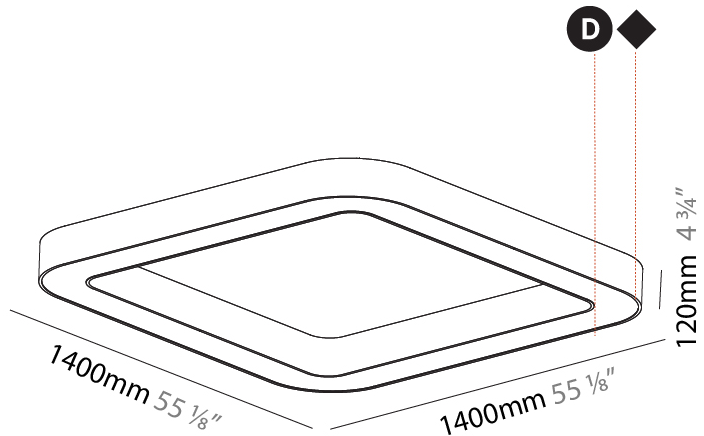

GENERAL

Series: Quantum
Brand: Prolicht
Division: Architectural
Mounting Type: Surface
Mounting Location: Ceiling

PHYSICAL

Length (mm): 1400
Length (in): 55 1/8
Width (mm): 1400
Width (in): 55 1/8
Height (mm): 120
Height (in): 4 3/4
Light Distribution: Direct
Weight (kg): 16.878
Weight (lbs): 37.13
Diffuser: PMMA - Opal or Micro-Prism
Fixture Finish: SSR / BKV / CWI / CRY / HAB / UFT / ITA / RUA / FTG / MYG / LOD / PUS / FRO / FUP / KIA / POP / BLS / SPG / MEY / GOH / GUM / CHC / COM / ABZ / JAG / OBR / MOS / ROR
Fixture Material: Aluminum

ELECTRICAL

Lamp Type: LED (Zhaga Standard)
Input Wattage (W): 80
Total Output Wattage (W): 64 / 51.2 (3500K)
Dimming: Non-Dimming / Phase Dimming (120Vac only) / 0-10V Dimming
Driver Included: Yes
Driver Location: Integrated
Driver Type: Constant Current - 120 / 277Vac
Driver Class: Class 2
Input Voltage (V): 120 - 277
Constant Current (MA): 350 / 800 (3500K)

LED

Color Temperature (°K): 3000 / 3500 / 4000
Max. Delivered Lumen (lm): 7380 / 7644 / 7800
CRI: >80 CRI
Efficiency (%): 65
Lamp Life (hrs): 50000

OPTICAL

RATINGS AND CERTIFICATIONS

Certified By: Certified for North American Standards
IP rating: IP20

PROJECT	_____
TYPE	_____
SPECIFIER	_____
QUANTITY	_____
DATE	_____