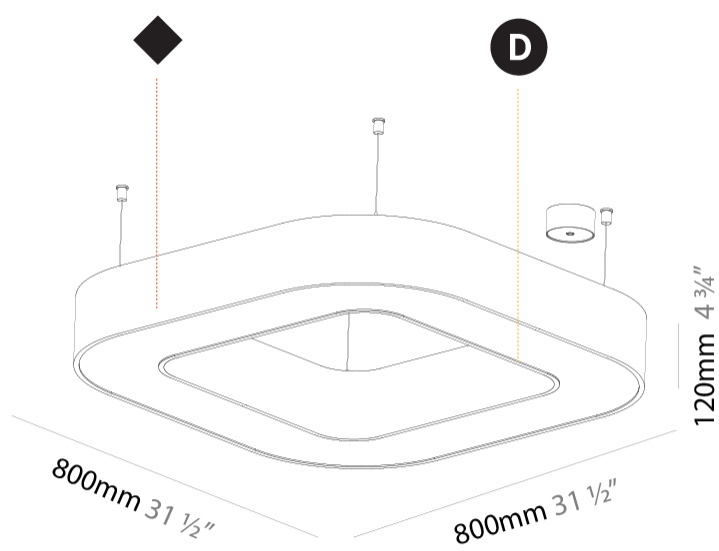

GENERAL

Series: Quantum
Brand: Prolicht
Division: Architectural
Mounting Type: Suspension
Mounting Location: Ceiling
Subcategory: Ambient

PHYSICAL

Shape: Square
Length (mm): 800
Length (in): 31 1/2
Width (mm): 800
Width (in): 31 1/2
Height (mm): 120
Height (in): 4 3/4
Max. Overall Height (mm): 2120
Max. Overall Height (in): 83 7/16
Light Distribution: Direct
Weight (kg): 9.422
Weight (lbs): 20.73
Diffuser: [PMMA - Opal or Micro-Prism](#)
Fixture Finish: [SSR / BKV / CWI / CRY / HAB / UFT / ITA / RUA / FTG / MYG / LOD / PUS / FRO / FUP / KIA / POP / BLS / SPG / MEY / GOH / GUM / CHC / COM / ABZ / JAG / OBR / MOS / ROR](#)
Fixture Material: Aluminum

ELECTRICAL

Lamp Type: LED (Zhaga Standard)
Input Wattage (W): 40
Total Output Wattage (W): 31 / 25.6 (3500K)
Dimming: [Non-Dimming / Phase Dimming (120Vac only) / 0-10V Dimming](#)
Driver Included: Yes
Driver Location: Integrated
Driver Type: Constant Current - 120 / 277Vac
Driver Class: Class 2
Input Voltage (V): 120 - 277
Constant Current (MA): 350 / 800 (3500K)

LED

[Color Temperature (°K): 3000 / 3500 / 4000](#)
Max. Delivered Lumen (lm): 3690 / 3822 / 3900
CRI: >80 CRI
Efficiency (%): 65
Lamp Life (hrs): 50000

OPTICAL

RATINGS AND CERTIFICATIONS

Certified By: Certified for North American Standards
IP rating: IP20