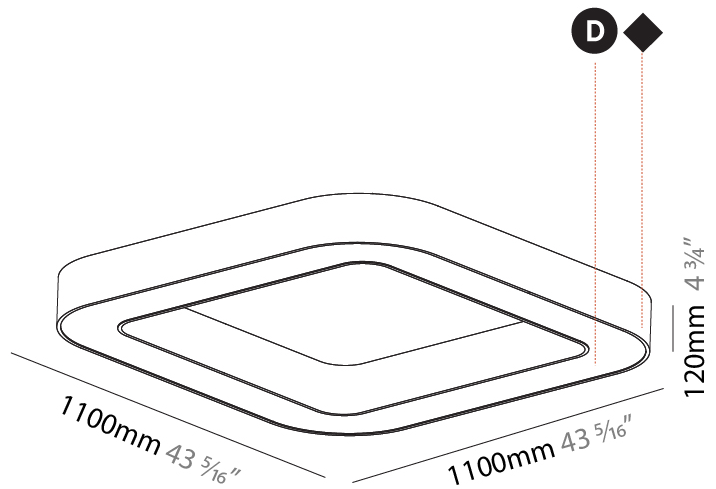

1. To build a product code in our configurator select the specify button on the base model # product page
2. To build a manual product code on this datasheet choose from the options listed below in blue font and add the suffix to the base model #

GENERAL

Series: Quantum
Brand: Prolicht
Division: Architectural
Mounting Type: Surface
Mounting Location: Ceiling
Subcategory: Ambient

PHYSICAL

Shape: Square
Length (mm): 1100
Length (in): 43 5/16
Width (mm): 1100
Width (in): 43 5/16
Height (mm): 120
Height (in): 4 3/4
Light Distribution: Direct
Weight (kg): 14.2
Weight (lbs): 31.24
Diffuser: PMMA - Opal or Micro-Prism
Fixture Finish: SSR / BKV / CWI / CRY / HAB / UFT / ITA / RUA / FTG / MYG / LOD / PUS / FRO / FUP / KIA / POP / BLS / SPG / MEY / GOH / GUM / CHC / COM / ABZ / JAG / OBR / MOS / ROR
Fixture Material: Aluminum

ELECTRICAL

Lamp Type: LED (Zhaga Standard)
Input Wattage (W): 60
Total Output Wattage (W): 48 / 38.4 (3500K)
Dimming: Non-Dimming / Phase Dimming (120Vac only) / 0-10V Dimming
Driver Included: Yes
Driver Location: Integrated
Driver Type: Constant Current - 120 / 277Vac
Driver Class: Class 2
Input Voltage (V): 120 - 277
Constant Current (MA): 350 / 1200 (3500K)

LED

Color Temperature (°K): 3000 / 3500 / 4000
Max. Delivered Lumen (lm): 5540 / 5733 / 5850
CRI: >80 CRI
Efficiency (%): 65
Lamp Life (hrs): 50000

OPTICAL

RATINGS AND CERTIFICATIONS

Certified By: Certified for North American Standards
IP rating: IP20