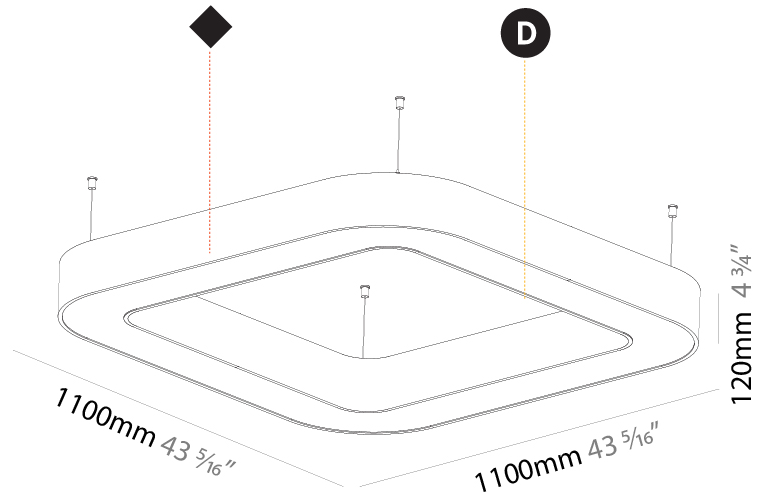

GENERAL

Series: Quantum
Brand: Prolicht
Division: Architectural
Mounting Type: Suspension
Mounting Location: Ceiling
Subcategory: Ambient

PHYSICAL

Shape: Square
Length (mm): 1100
Length (in): 43 ⁵/₁₆"
Width (mm): 1100
Width (in): 43 ⁵/₁₆"
Height (mm): 120
Height (in): 4 ³/₄"
Max. Overall Height (mm): 2120
Max. Overall Height (in): 83 ⁷/₁₆"
Light Distribution: Direct / Indirect
Weight (kg): 13.639
Weight (lbs): 30
Diffuser: PMMA - Opal or Micro-Prism
Fixture Finish: SSR / BKV / CWI / CRY / HAB / UFT / ITA / RUA / FTG / MYG / LOD / PUS / FRO / FUP / KIA / POP / BLS / SPG / MEY / GOH / GUM / CHC / COM / ABZ / JAG / OBR / MOS / ROR
Fixture Material: Aluminum

ELECTRICAL

Lamp Type: LED (Zhaga Standard)
Input Wattage (W): 100
Total Output Wattage (W): 80 / 64 (3500K)
Dimming: Non-Dimming / Phase Dimming (120Vac only) / 0-10V Dimming
Driver Included: Yes
Driver Location: Integrated
Driver Type: Constant Current - 120 / 277Vac
Driver Class: Class 2
Input Voltage (V): 120 - 277
Constant Current (MA): 350 / 1200/800 (3500K)

LED

Color Temperature (°K): 3000 / 3500 / 4000
Max. Delivered Lumen (lm): 5540 / 5733 / 5850 Direct / 4870 / 5047 / 5150 Indirect
CRI: >80 CRI
Efficiency (%): 70.9
Lamp Life (hrs): 50000

OPTICAL

RATINGS AND CERTIFICATIONS

Certified By: Certified for North American Standards
IP rating: IP20

PROJECT _____
TYPE _____
SPECIFIER _____
QUANTITY _____
DATE _____