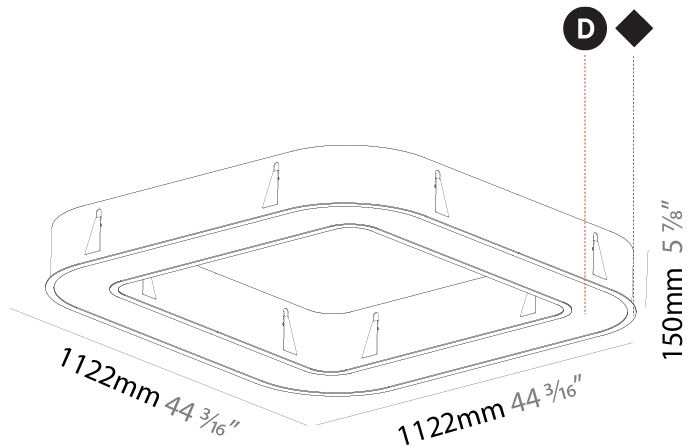

GENERAL

Series: Quantum
Brand: Prolicht
Division: Architectural
Mounting Type: Recessed
Mounting Location: Ceiling
Subcategory: Ambient

PHYSICAL

Shape: Square
Length (mm): 1122
Length (in): 44 ³/₁₆
Width (mm): 1122
Width (in): 44 ³/₁₆
Height (mm): 150
Height (in): 5 ⁷/₈
Min. Recessing Depth (mm): 160
Min. Recessing Depth (in): 6 ⁵/₁₆
Light Distribution: Direct
Weight (kg): 16.085
Weight (lbs): 35.39
Diffuser: PMMA - Opal or Micro-Prism
Fixture Finish: SSR / BKV / CWI / CRY / HAB / UFT / ITA / RUA / FTG / MYG / LOD / PUS / FRO / FUP / KIA / POP / BLS / SPG / MEY / GOH / GUM / CHC / COM / ABZ / JAG / OBR / MOS / ROR
Fixture Material: Aluminum

ELECTRICAL

Lamp Type: LED (Zhaga Standard)
Input Wattage (W): 60
Total Output Wattage (W): 48 / 38.4 (3500K)
Dimming: Non-Dimming / Phase Dimming (120Vac only) / 0-10V Dimming
Driver Included: Yes
Driver Location: Integrated
Driver Type: Constant Current - 120 / 277Vac
Driver Class: Class 2
Input Voltage (V): 120 - 277
Constant Current (MA): 350 / 1200 (3500K)

LED

Color Temperature (°K): 3000 / 3500 / 4000
Max. Delivered Lumen (lm): 5540 / 5733 / 5850
CRI: >80 CRI
Efficiency (%): 65
Lamp Life (hrs): 50000

OPTICAL

RATINGS AND CERTIFICATIONS

Certified By: Certified for North American Standards
IP rating: IP20

PROJECT
TYPE
SPECIFIER
QUANTITY
DATE