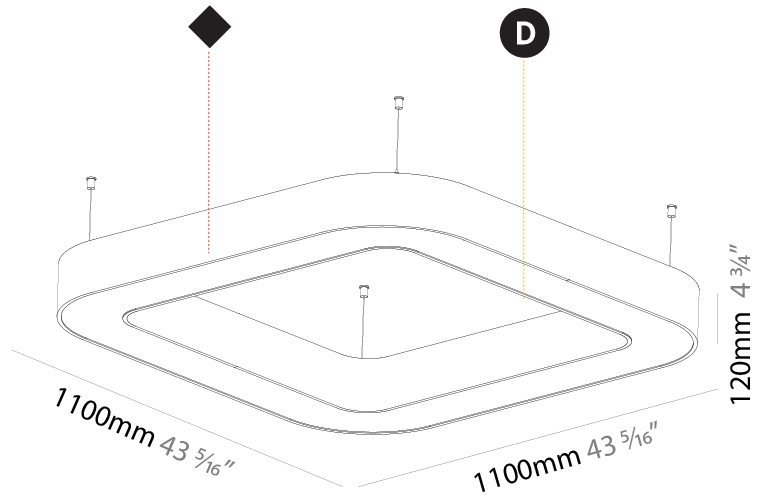

GENERAL

Series: Quantum
Brand: Prolicht
Division: Architectural
Mounting Type: Suspension
Mounting Location: Ceiling
Subcategory: Ambient

PHYSICAL

Shape: Square
Length (mm): 1100
Length (in): 43 ⁵/₁₆
Width (mm): 1100
Width (in): 43 ⁵/₁₆
Height (mm): 120
Height (in): 4 ³/₄
Max. Overall Height (mm): 2120
Max. Overall Height (in): 83 ⁷/₁₆
Light Distribution: Direct
Weight (kg): 13.125
Weight (lbs): 28.88
Diffuser: PMMA - Opal or Micro-Prism
Fixture Finish: SSR / BKV / CWI / CRY / HAB / UFT / ITA / RUA / FTG / MYG / LOD / PUS / FRO / FUP / KIA / POP / BLS / SPG / MEY / GOH / GUM / CHC / COM / ABZ / JAG / OBR / MOS / ROR
Fixture Material: Aluminum

ELECTRICAL

Lamp Type: LED (Zhaga Standard)
Input Wattage (W): 60
Total Output Wattage (W): 48 / 38.4 (3500K)
Dimming: Non-Dimming / Phase Dimming (120Vac only) / 0-10V Dimming
Driver Included: Yes
Driver Location: Integrated
Driver Type: Constant Current - 120 / 277Vac
Driver Class: Class 2
Input Voltage (V): 120 - 277
Constant Current (MA): 350 / 1200 (3500K)

LED

Color Temperature (°K): 3000 / 3500 / 4000
Max. Delivered Lumen (lm): 5540 / 5733 / 5850
CRI: >80 CRI
Efficiency (%): 65
Lamp Life (hrs): 50000

OPTICAL

RATINGS AND CERTIFICATIONS

Certified By: Certified for North American Standards
IP rating: IP20

PROJECT	
TYPE	
SPECIFIER	
QUANTITY	
DATE