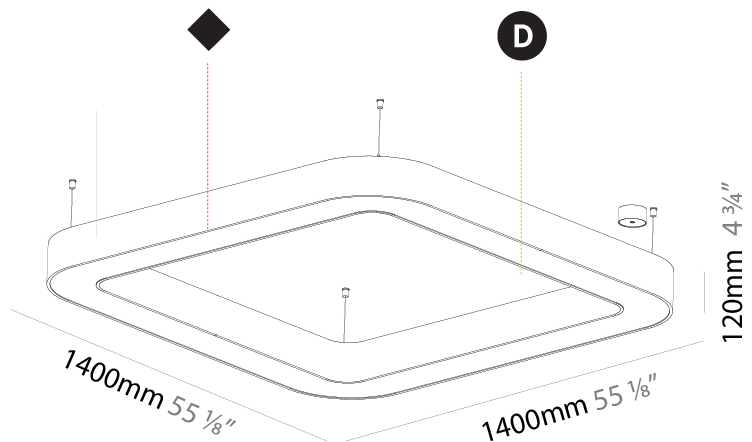

GENERAL

Series: Quantum
Brand: Prolicht
Division: Architectural
Mounting Type: Suspension
Mounting Location: Ceiling
Subcategory: Ambient

PHYSICAL

Shape: Square
Length (mm): 1400
Length (in): 55 1/8
Width (mm): 1400
Width (in): 55 1/8
Height (mm): 120
Height (in): 4 3/4
Max. Overall Height (mm): 2120
Max. Overall Height (in): 83 7/16
Light Distribution: Direct / Indirect
Weight (kg): 18.463
Weight (lbs): 40.62
Diffuser: [PMMA - Opal or Micro-Prism](#)
Fixture Finish: [SSR / BKV / CWI / CRY / HAB / UFT / ITA / RUA / FTG / MYG / LOD / PUS / FRO / FUP / KIA / POP / BLS / SPG / MEY / GOH / GUM / CHC / COM / ABZ / JAG / OBR / MOS / ROR](#)
Fixture Material: Aluminum

ELECTRICAL

Lamp Type: LED (Zhaga Standard)
Input Wattage (W): 120
Total Output Wattage (W): 96 / 76.8 (3500K)
Dimming: [Non-Dimming / Phase Dimming (120Vac only) / 0-10V Dimming](#)
Driver Included: Yes
Driver Location: Integrated
Driver Type: Constant Current - 120 / 277Vac
Driver Class: Class 2
Input Voltage (V): 120 - 277
Constant Current (MA): 350 / 800 (3500K)

LED

[Color Temperature (°K): 3000 / 3500 / 4000](#)
Max. Delivered Lumen (lm): 7380 / 7644 / 7800 Direct / 5120 / 5556 / 5400 Indirect
CRI: >80 CRI
Efficiency (%): 69.8
Lamp Life (hrs): 50000

OPTICAL

RATINGS AND CERTIFICATIONS

Certified By: Certified for North American Standards
IP rating: IP20

PROJECT
TYPE
SPECIFIER
QUANTITY
DATE