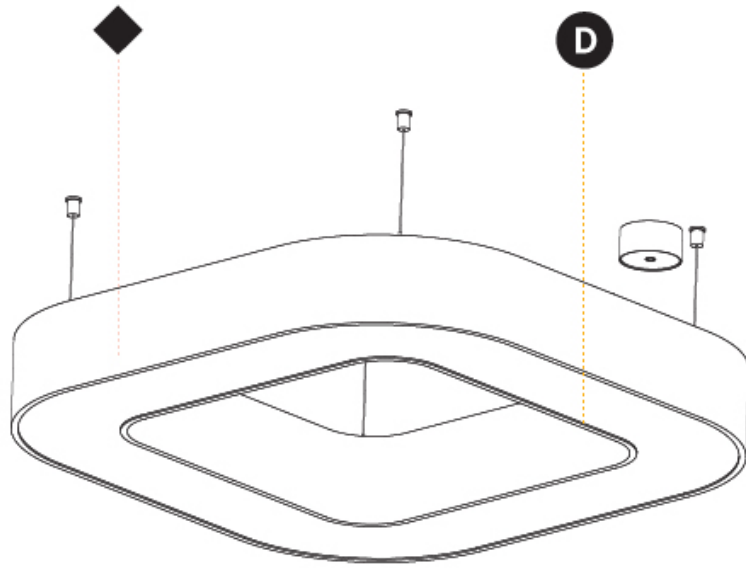

A30566-

PROJECT	_____
TYPE	_____
SPECIFIER	_____
QUANTITY	_____
DATE	_____