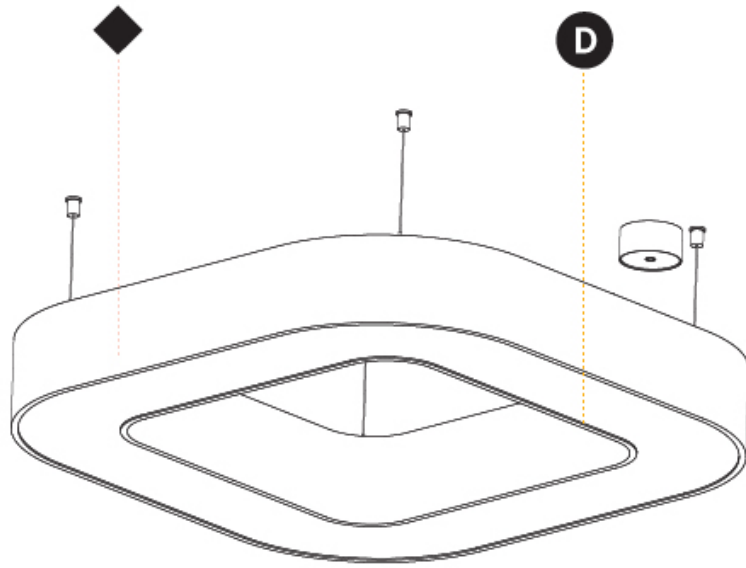

A30570-

PROJECT	_____
TYPE	_____
SPECIFIER	_____
QUANTITY	_____
DATE	_____