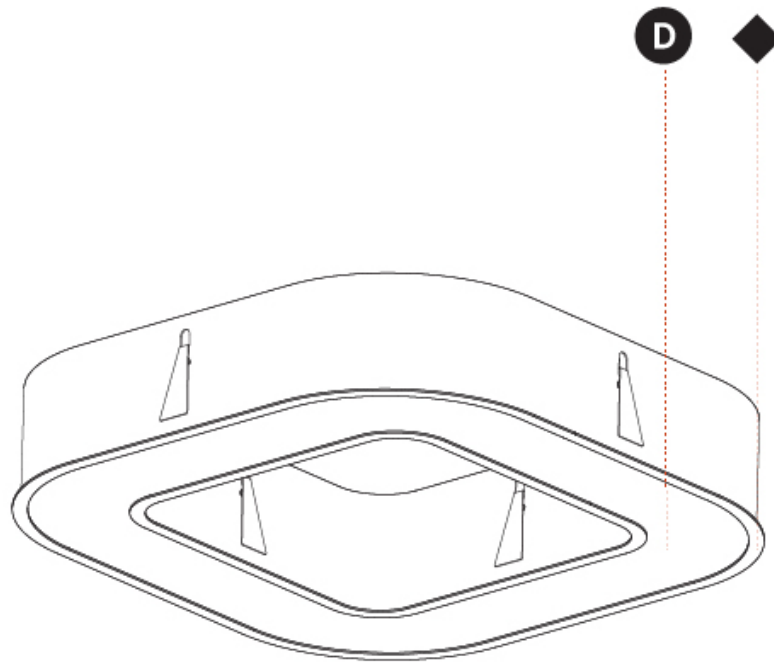

A37561-

PROJECT	_____
TYPE	_____
SPECIFIER	_____
QUANTITY	_____
DATE	_____