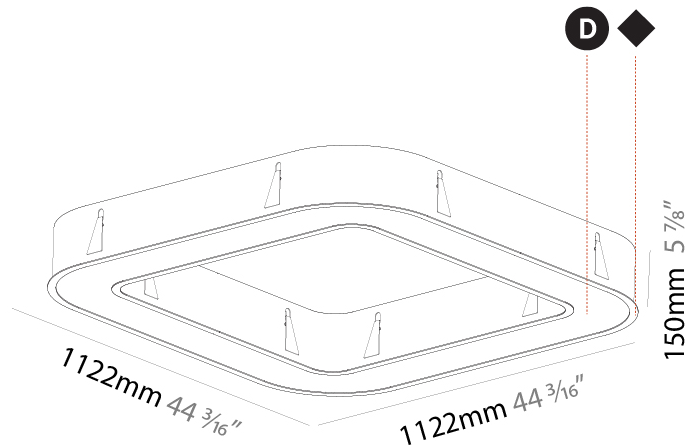

GENERAL

Series: Quantum
Brand: Prolicht
Division: Architectural
Mounting Type: Recessed
Mounting Location: Ceiling
Subcategory: Ambient

PHYSICAL

Shape: Square
Length (mm): 1122
Length (in): 44 ³/₁₆
Width (mm): 1122
Width (in): 44 ³/₁₆
Height (mm): 150
Height (in): 5 ⁷/₈
Min. Recessing Depth (mm): 160
Min. Recessing Depth (in): 6 ⁵/₁₆
Light Distribution: Direct
Weight (kg): 16.085
Weight (lbs): 35.39
Diffuser: [PMMA - Opal or Micro-Prism](#)
Fixture Finish: [SSR / BKV / CWI / CRY / HAB / UFT / ITA / RUA / FTG / MYG / LOD / PUS / FRO / FUP / KIA / POP / BLS / SPG / MEY / GOH / GUM / CHC / COM / ABZ / JAG / OBR / MOS / ROR](#)
Fixture Material: Aluminum

ELECTRICAL

Lamp Type: LED (Zhaga Standard)
Input Wattage (W): 60
Total Output Wattage (W): 48 / 38.4 (3500K)
Dimming: [Non-Dimming / Phase Dimming (120Vac only) / 0-10V Dimming](#)
Driver Included: Yes
Driver Location: Integrated
Driver Type: Constant Current - 120 / 277Vac
Driver Class: Class 2
Input Voltage (V): 120 - 277
Constant Current (MA): 350 / 1200 (3500K)

LED

[Color Temperature (°K): 3000 / 3500 / 4000](#)
Max. Delivered Lumen (lm): 5540 / 5733 / 5850
CRI: >80 CRI
Efficiency (%): 65
Lamp Life (hrs): 50000

OPTICAL

RATINGS AND CERTIFICATIONS

Certified By: Certified for North American Standards
IP rating: IP20

PROJECT
TYPE
SPECIFIER
QUANTITY
DATE