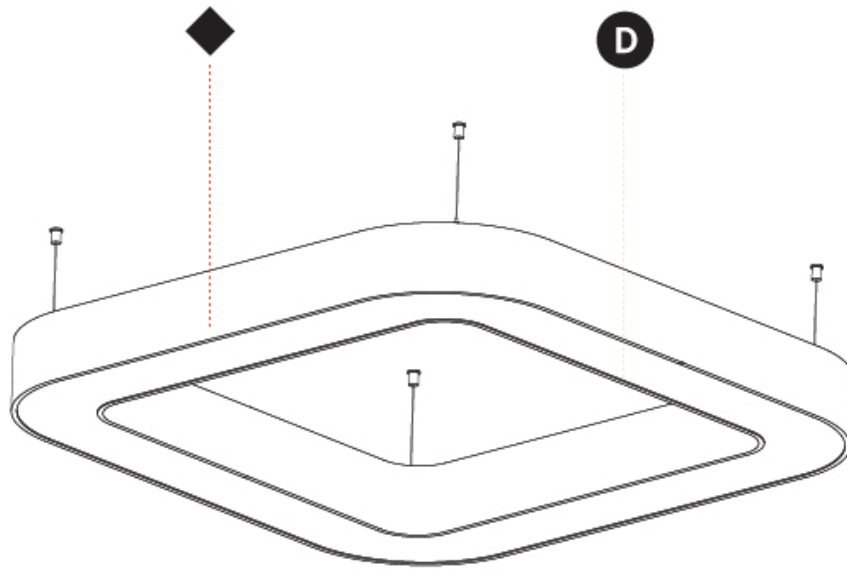

A30568-

PROJECT	_____
TYPE	_____
SPECIFIER	_____
QUANTITY	_____
DATE	_____