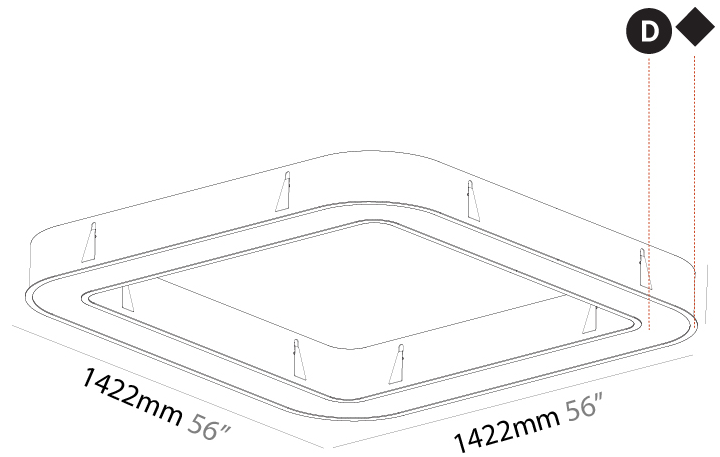

GENERAL

Series: Quantum
Brand: Prolicht
Division: Architectural
Mounting Type: Recessed
Mounting Location: Ceiling
Subcategory: Ambient

PHYSICAL

Shape: Square
Length (mm): 1422
Length (in): 56
Width (mm): 1422
Width (in): 56
Height (mm): 150
Height (in): 5 7/8
Min. Recessing Depth (mm): 160
Min. Recessing Depth (in): 6 3/16
Light Distribution: Direct
Weight (kg): 21.113
Weight (lbs): 46.45
Diffuser: [PMMA - Opal or Micro-Prism](#)
Fixture Finish: [SSR / BKV / CWI / CRY / HAB / UFT / ITA / RUA / FTG / MYG / LOD / PUS / FRO / FUP / KIA / POP / BLS / SPG / MEY / GOH / GUM / CHC / COM / ABZ / JAG / OBR / MOS / ROR](#)
Fixture Material: Aluminum

ELECTRICAL

Lamp Type: LED (Zhaga Standard)
Input Wattage (W): 80
Total Output Wattage (W): 64 / 51.2 (3500K)
Dimming: [Non-Dimming / Phase Dimming (120Vac only) / 0-10V Dimming](#)
Driver Included: Yes
Driver Location: Integrated
Driver Type: Constant Current - 120 / 277Vac
Driver Class: Class 2
Input Voltage (V): 120 - 277
Constant Current (MA): 350 / 800 (3500K)

LED

Color Temperature (*K): [3000 / 3500 / 4000](#)
Max. Delivered Lumen (lm): 7380 / 7644 / 7800
CRI: >80 CRI
Efficiency (%): 65
Lamp Life (hrs): 50000

OPTICAL

RATINGS AND CERTIFICATIONS

Certified By: Certified for North American Standards
IP rating: IP20

PROJECT	
TYPE	
SPECIFIER	
QUANTITY	
DATE