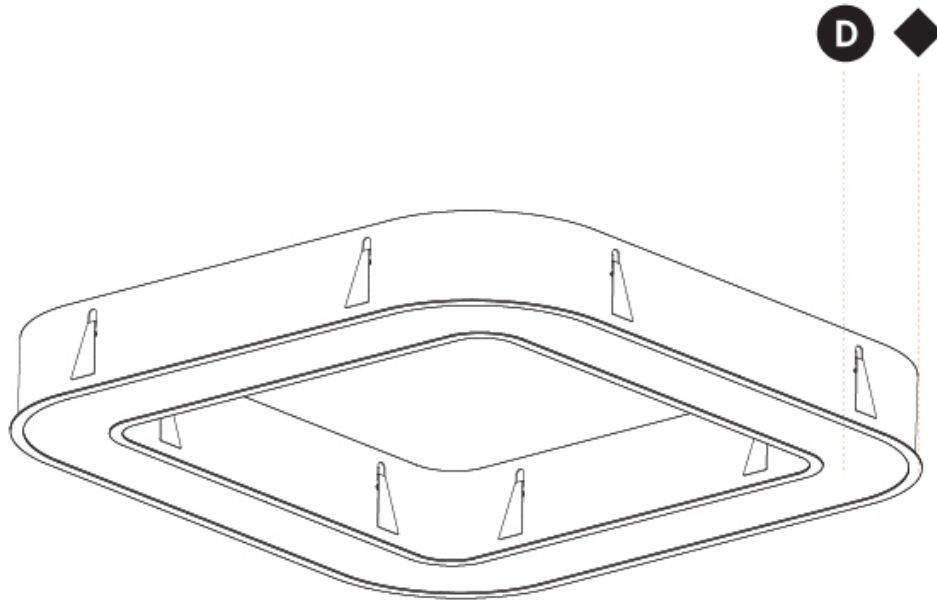

A37563-

PROJECT	_____
TYPE	_____
SPECIFIER	_____
QUANTITY	_____
DATE	_____