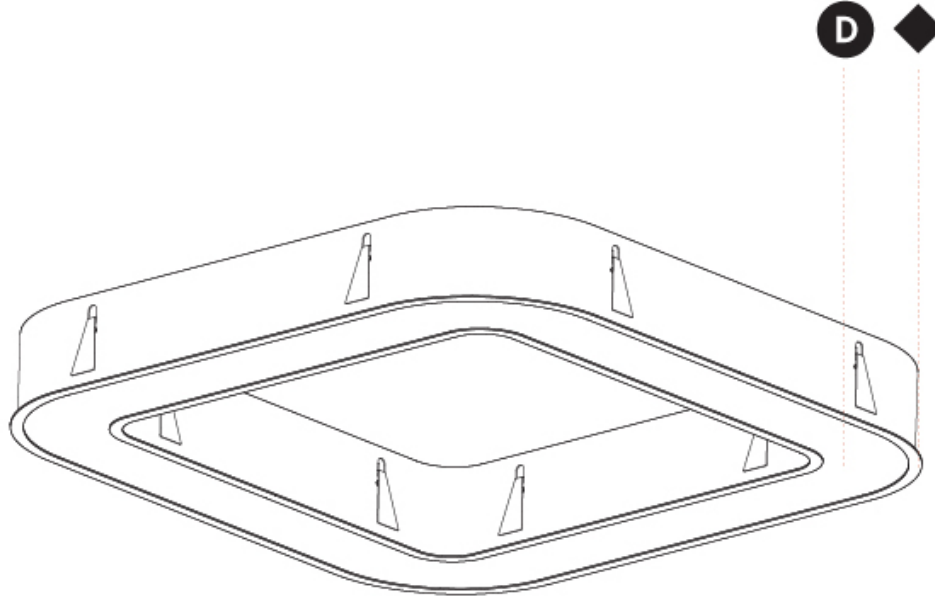

A32953-

PROJECT	_____
TYPE	_____
SPECIFIER	_____
QUANTITY	_____
DATE	_____