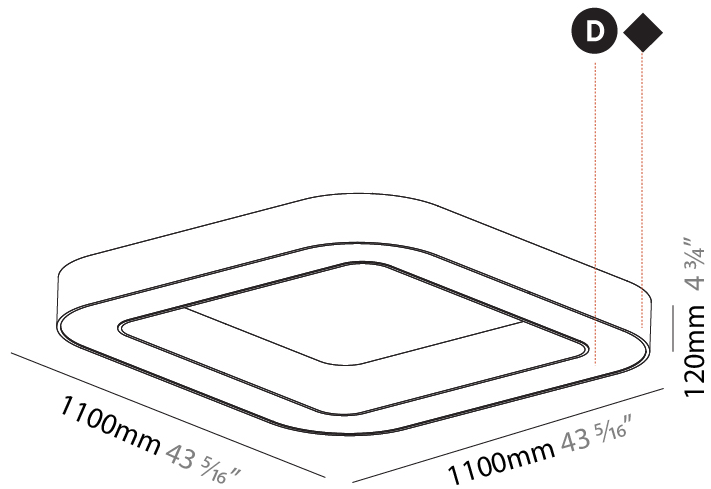

1. To build a product code in our configurator select the specify button on the base model # product page
2. To build a manual product code on this datasheet choose from the options listed below in blue font and add the suffix to the base model #

GENERAL

Series: Quantum
Brand: Prolicht
Division: Architectural
Mounting Type: Surface
Mounting Location: Ceiling
Subcategory: Ambient

PHYSICAL

Shape: Square
Length (mm): 1100
Length (in): 43 ⁵/₁₆
Width (mm): 1100
Width (in): 43 ⁵/₁₆
Height (mm): 120
Height (in): 4 ³/₄
Light Distribution: Direct
Weight (kg): 14.2
Weight (lbs): 31.24
Diffuser: PMMA - Opal or Micro-Prism
Fixture Finish: SSR / BKV / CWI / CRY / HAB / UFT / ITA / RUA / FTG / MYG / LOD / PUS / FRO / FUP / KIA / POP / BLS / SPG / MEY / GOH / GUM / CHC / COM / ABZ / JAG / OBR / MOS / ROR
Fixture Material: Aluminum

ELECTRICAL

Lamp Type: LED (Zhaga Standard)
Input Wattage (W): 60
Total Output Wattage (W): 48 / 38.4 (3500K)
Dimming: Non-Dimming / Phase Dimming (120Vac only) / 0-10V Dimming
Driver Included: Yes
Driver Location: Integrated
Driver Type: Constant Current - 120 / 277Vac
Driver Class: Class 2
Input Voltage (V): 120 - 277
Constant Current (MA): 350 / 1200 (3500K)

LED

Color Temperature (°K): 3000 / 3500 / 4000
Max. Delivered Lumen (lm): 5540 / 5733 / 5850
CRI: >80 CRI
Efficiency (%): 65
Lamp Life (hrs): 50000

OPTICAL

RATINGS AND CERTIFICATIONS

Certified By: Certified for North American Standards
IP rating: IP20