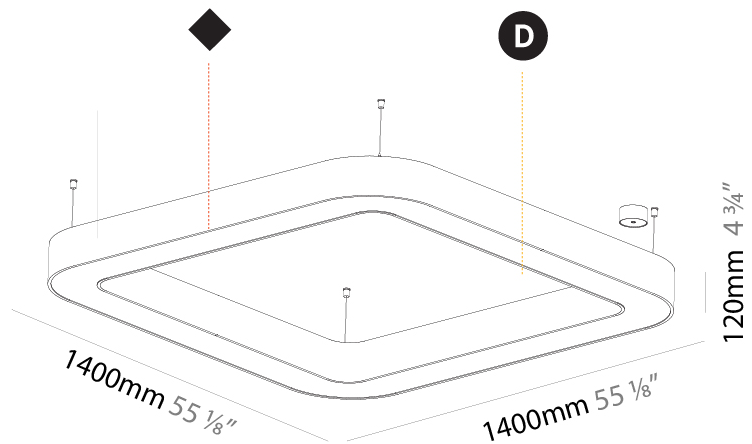

GENERAL

Series: Quantum
Brand: Prolicht
Division: Architectural
Mounting Type: Suspension
Mounting Location: Ceiling
Subcategory: Ambient

PHYSICAL

Shape: Square
Length (mm): 1400
Length (in): 55 1/8
Width (mm): 1400
Width (in): 55 1/8
Height (mm): 120
Height (in): 4 3/4
Max. Overall Height (mm): 2120
Max. Overall Height (in): 83 7/16
Light Distribution: Direct
Weight (kg): 17.644
Weight (lbs): 38.82
Diffuser: [PMMA - Opal or Micro-Prism](#)
Fixture Finish: [SSR / BKV / CWI / CRY / HAB / UFT / ITA / RUA / FTG / MYG / LOD / PUS / FRO / FUP / KIA / POP / BLS / SPG / MEY / GOH / GUM / CHC / COM / ABZ / JAG / OBR / MOS / ROR](#)
Fixture Material: Aluminum

ELECTRICAL

Lamp Type: LED (Zhaga Standard)
Input Wattage (W): 80
Total Output Wattage (W): 64 / 51.2 (3500K)
Dimming: [Non-Dimming / Phase Dimming (120Vac only) / 0-10V Dimming](#)
Driver Included: Yes
Driver Location: Integrated
Driver Type: Constant Current - 120 / 277Vac
Driver Class: Class 2
Input Voltage (V): 120 - 277
Constant Current (MA): 350 / 800 (3500K)

LED

[Color Temperature (°K): 3000 / 3500 / 4000](#)
Max. Delivered Lumen (lm): 7380 / 7644 / 7800
CRI: >80 CRI
Efficiency (%): 0.65
Lamp Life (hrs): 50000

OPTICAL

RATINGS AND CERTIFICATIONS

Certified By: Certified for North American Standards
IP rating: IP20