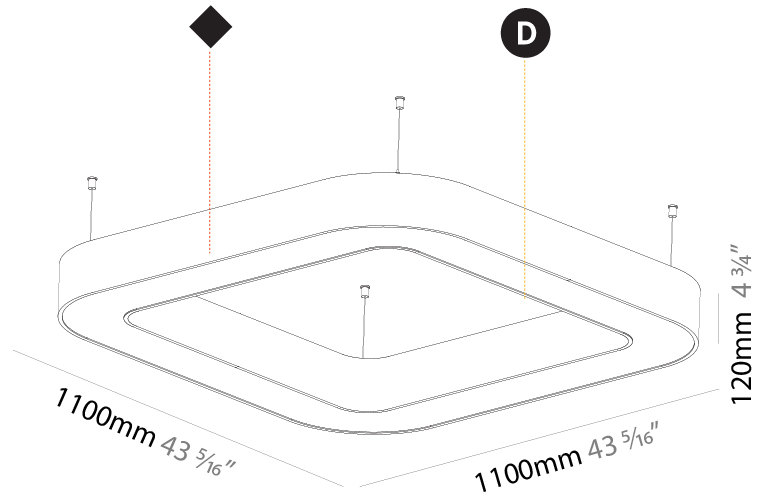

GENERAL

Series: Quantum
Brand: Prolicht
Division: Architectural
Mounting Type: Suspension
Mounting Location: Ceiling
Subcategory: Ambient

PHYSICAL

Shape: Square
Length (mm): 1100
Length (in): 43 ⁵/₁₆
Width (mm): 1100
Width (in): 43 ⁵/₁₆
Height (mm): 120
Height (in): 4 ³/₄
Max. Overall Height (mm): 2120
Max. Overall Height (in): 83 ⁷/₁₆
Light Distribution: Direct / Indirect
Weight (kg): 13.639
Weight (lbs): 30
Diffuser: [PMMA - Opal or Micro-Prism](#)
Fixture Finish: [SSR / BKV / CWI / CRY / HAB / UFT / ITA / RUA / FTG / MYG / LOD / PUS / FRO / FUP / KIA / POP / BLS / SPG / MEY / GOH / GUM / CHC / COM / ABZ / JAG / OBR / MOS / ROR](#)
Fixture Material: Aluminum

ELECTRICAL

Lamp Type: LED (Zhaga Standard)
Input Wattage (W): 100
Total Output Wattage (W): 80 / 64 (3500K)
Dimming: [Non-Dimming / Phase Dimming (120Vac only) / 0-10V Dimming](#)
Driver Included: Yes
Driver Location: Integrated
Driver Type: Constant Current - 120 / 277Vac
Driver Class: Class 2
Input Voltage (V): 120 - 277
Constant Current (MA): 350 / 1200/800 (3500K)

LED

[Color Temperature (°K): 3000 / 3500 / 4000](#)
Max. Delivered Lumen (lm): 5540 / 5733 / 5850 Direct / 4870 / 5047 / 5150 Indirect
CRI: >80 CRI
Efficiency (%): 70.9
Lamp Life (hrs): 50000

OPTICAL

RATINGS AND CERTIFICATIONS

Certified By: Certified for North American Standards
IP rating: IP20