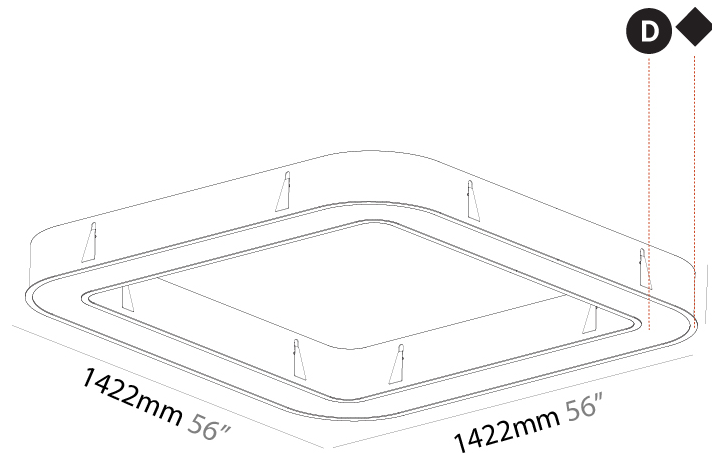

GENERAL

Series: Quantum
Brand: Prolicht
Division: Architectural
Mounting Type: Recessed
Mounting Location: Ceiling
Subcategory: Ambient

PHYSICAL

Shape: Square
Length (mm): 1422
Length (in): 56
Width (mm): 1422
Width (in): 56
Height (mm): 150
Height (in): 5 7/8
Min. Recessing Depth (mm): 160
Min. Recessing Depth (in): 6 3/16
Light Distribution: Direct
Weight (kg): 21.113
Weight (lbs): 46.45
Diffuser: PMMA - Opal or Micro-Prism
Fixture Finish: SSR / BKV / CWI / CRY / HAB / UFT / ITA / RUA / FTG / MYG / LOD / PUS / FRO / FUP / KIA / POP / BLS / SPG / MEY / GOH / GUM / CHC / COM / ABZ / JAG / OBR / MOS / ROR
Fixture Material: Aluminum

ELECTRICAL

Lamp Type: LED (Zhaga Standard)
Input Wattage (W): 80
Total Output Wattage (W): 64 / 51.2 (3500K)
Dimming: Non-Dimming / Phase Dimming (120Vac only) / 0-10V Dimming
Driver Included: Yes
Driver Location: Integrated
Driver Type: Constant Current - 120 / 277Vac
Driver Class: Class 2
Input Voltage (V): 120 - 277
Constant Current (MA): 350 / 800 (3500K)

LED

Color Temperature (*K): 3000 / 3500 / 4000
Max. Delivered Lumen (lm): 7380 / 7644 / 7800
CRI: >80 CRI
Efficiency (%): 65
Lamp Life (hrs): 50000

OPTICAL

RATINGS AND CERTIFICATIONS

Certified By: Certified for North American Standards
IP rating: IP20

PROJECT
TYPE
SPECIFIER
QUANTITY
DATE