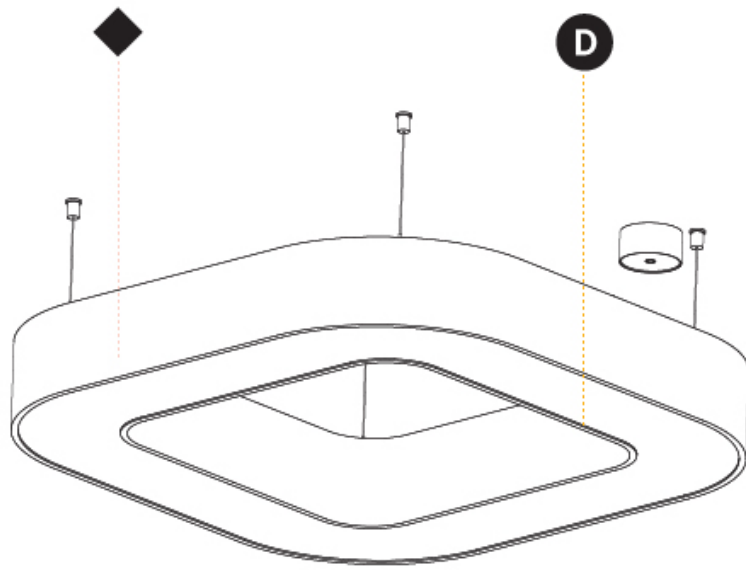

A30211-

PROJECT	_____
TYPE	_____
SPECIFIER	_____
QUANTITY	_____
DATE	_____