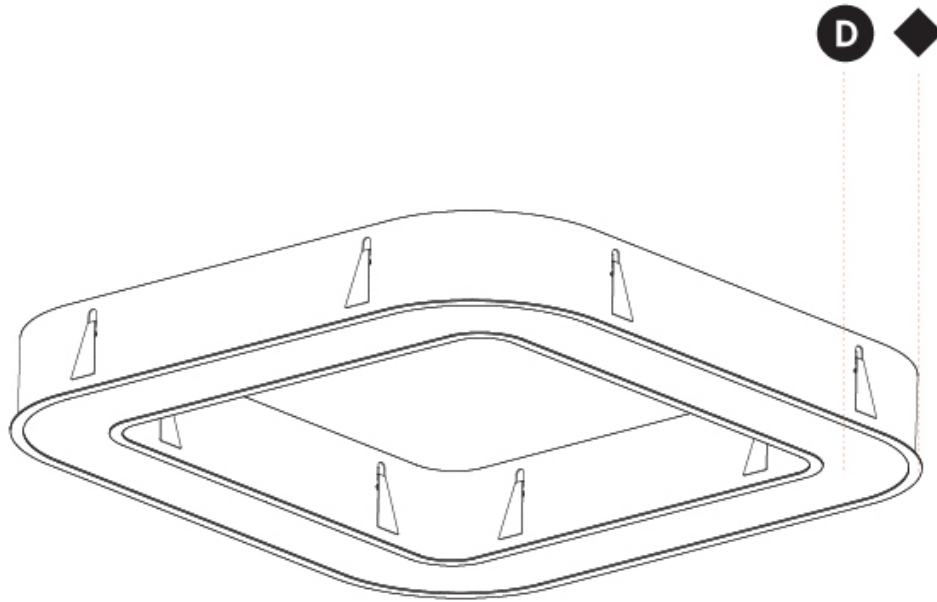

PROJECT	_____
TYPE	_____
SPECIFIER	_____
QUANTITY	_____
DATE	_____