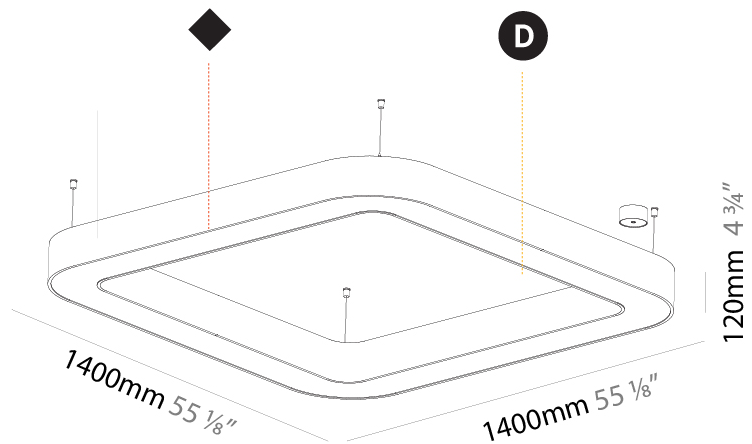

GENERAL

Series: Quantum
Brand: Prolicht
Division: Architectural
Mounting Type: Suspension
Mounting Location: Ceiling
Subcategory: Ambient

PHYSICAL

Shape: Square
Length (mm): 1400
Length (in): 55 1/8
Width (mm): 1400
Width (in): 55 1/8
Height (mm): 120
Height (in): 4 3/4
Max. Overall Height (mm): 2120
Max. Overall Height (in): 83 7/16
Light Distribution: Direct
Weight (kg): 17.644
Weight (lbs): 38.82
Diffuser: [PMMA - Opal or Micro-Prism](#)
Fixture Finish: [SSR / BKV / CWI / CRY / HAB / UFT / ITA / RUA / FTG / MYG / LOD / PUS / FRO / FUP / KIA / POP / BLS / SPG / MEY / GOH / GUM / CHC / COM / ABZ / JAG / OBR / MOS / ROR](#)
Fixture Material: Aluminum

ELECTRICAL

Lamp Type: LED (Zhaga Standard)
Input Wattage (W): 80
Total Output Wattage (W): 64 / 51.2 (3500K)
Dimming: [Non-Dimming / Phase Dimming (120Vac only) / 0-10V Dimming](#)
Driver Included: Yes
Driver Location: Integrated
Driver Type: Constant Current - 120 / 277Vac
Driver Class: Class 2
Input Voltage (V): 120 - 277
Constant Current (MA): 350 / 800 (3500K)

LED

[Color Temperature (°K): 3000 / 3500 / 4000](#)
Max. Delivered Lumen (lm): 7380 / 7644 / 7800
CRI: >80 CRI
Efficiency (%): 0.65
Lamp Life (hrs): 50000

OPTICAL

RATINGS AND CERTIFICATIONS

Certified By: Certified for North American Standards
IP rating: IP20

PROJECT	
TYPE	
SPECIFIER	
QUANTITY	
DATE