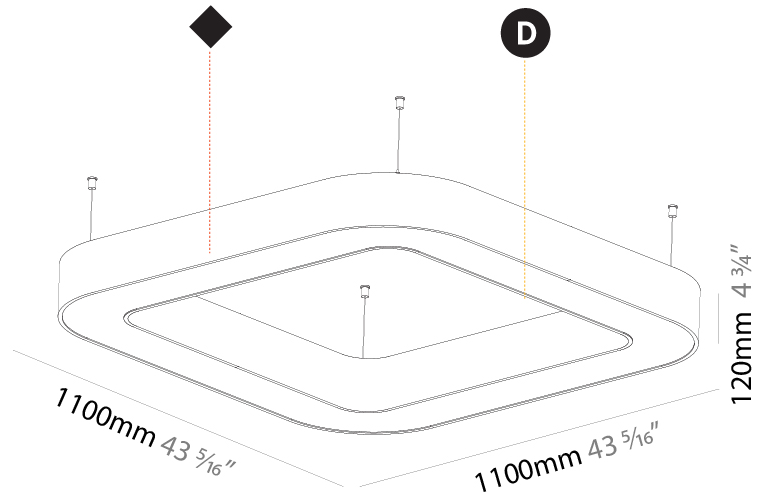

GENERAL

Series: Quantum
Brand: Prolicht
Division: Architectural
Mounting Type: Suspension
Mounting Location: Ceiling
Subcategory: Ambient

PHYSICAL

Shape: Square
Length (mm): 1100
Length (in): 43 ⁵/₁₆
Width (mm): 1100
Width (in): 43 ⁵/₁₆
Height (mm): 120
Height (in): 4 ³/₄
Max. Overall Height (mm): 2120
Max. Overall Height (in): 83 ⁷/₁₆
Light Distribution: Direct / Indirect
Weight (kg): 13.639
Weight (lbs): 30
Diffuser: [PMMA - Opal or Micro-Prism](#)
Fixture Finish: [SSR / BKV / CWI / CRY / HAB / UFT / ITA / RUA / FTG / MYG / LOD / PUS / FRO / FUP / KIA / POP / BLS / SPG / MEY / GOH / GUM / CHC / COM / ABZ / JAG / OBR / MOS / ROR](#)
Fixture Material: Aluminum

ELECTRICAL

Lamp Type: LED (Zhaga Standard)
Input Wattage (W): 100
Total Output Wattage (W): 80 / 64 (3500K)
Dimming: [Non-Dimming / Phase Dimming (120Vac only) / 0-10V Dimming](#)
Driver Included: Yes
Driver Location: Integrated
Driver Type: Constant Current - 120 / 277Vac
Driver Class: Class 2
Input Voltage (V): 120 - 277
Constant Current (MA): 350 / 1200/800 (3500K)

LED

[Color Temperature (°K): 3000 / 3500 / 4000](#)
Max. Delivered Lumen (lm): 5540 / 5733 / 5850 Direct / 4870 / 5047 / 5150 Indirect
CRI: >80 CRI
Efficiency (%): 70.9
Lamp Life (hrs): 50000

OPTICAL

RATINGS AND CERTIFICATIONS

Certified By: Certified for North American Standards
IP rating: IP20

PROJECT
TYPE
SPECIFIER
QUANTITY
DATE