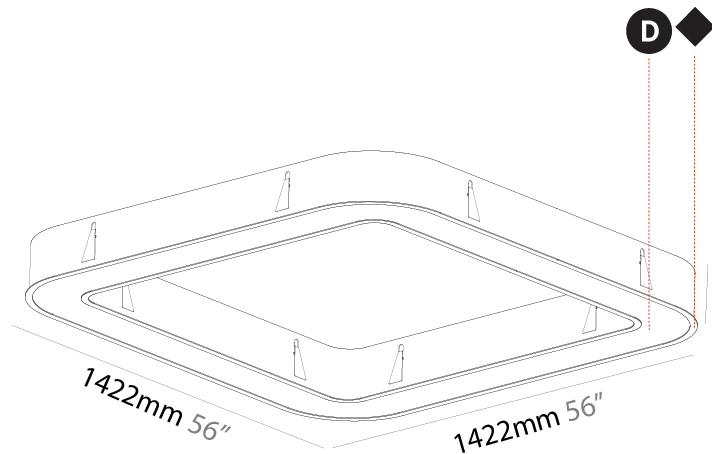

GENERAL

Series: Quantum
Brand: Prolicht
Division: Architectural
Mounting Type: Recessed
Mounting Location: Ceiling
Subcategory: Ambient

PHYSICAL

Shape: Square
Length (mm): 1422
Length (in): 56
Width (mm): 1422
Width (in): 56
Height (mm): 150
Height (in): 5 7/8
Min. Recessing Depth (mm): 160
Min. Recessing Depth (in): 6 3/16
Light Distribution: Direct
Weight (kg): 21.113
Weight (lbs): 46.45
Diffuser: [PMMA - Opal or Micro-Prism](#)
Fixture Finish: [SSR / BKV / CWI / CRY / HAB / UFT / ITA / RUA / FTG / MYG / LOD / PUS / FRO / FUP / KIA / POP / BLS / SPG / MEY / GOH / GUM / CHC / COM / ABZ / JAG / OBR / MOS / ROR](#)
Fixture Material: Aluminum

ELECTRICAL

Lamp Type: LED (Zhaga Standard)
Input Wattage (W): 80
Total Output Wattage (W): 64 / 51.2 (3500K)
Dimming: [Non-Dimming / Phase Dimming (120Vac only) / 0-10V Dimming](#)
Driver Included: Yes
Driver Location: Integrated
Driver Type: Constant Current - 120 / 277Vac
Driver Class: Class 2
Input Voltage (V): 120 - 277
Constant Current (MA): 350 / 800 (3500K)

LED

Color Temperature (*K): [3000 / 3500 / 4000](#)
Max. Delivered Lumen (lm): 7380 / 7644 / 7800
CRI: >80 CRI
Efficiency (%): 65
Lamp Life (hrs): 50000

OPTICAL

RATINGS AND CERTIFICATIONS

Certified By: Certified for North American Standards
IP rating: IP20

PROJECT	
TYPE	
SPECIFIER	
QUANTITY	
DATE