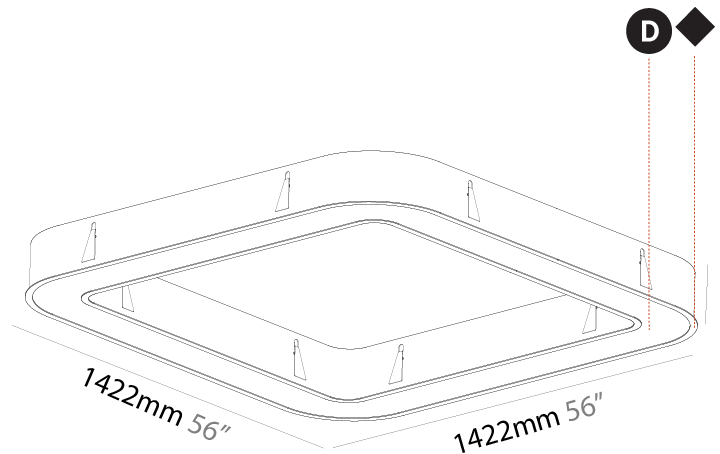

GENERAL

Series: Quantum
Brand: Prolicht
Division: Architectural
Mounting Type: Recessed
Mounting Location: Ceiling
Subcategory: Ambient

PHYSICAL

Shape: Square
Length (mm): 1422
Length (in): 56
Width (mm): 1422
Width (in): 56
Height (mm): 150
Height (in): 5 7/8
Min. Recessing Depth (mm): 160
Min. Recessing Depth (in): 6 3/16
Light Distribution: Direct
Weight (kg): 21.113
Weight (lbs): 46.45
Diffuser: PMMA - Opal or Micro-Prism
Fixture Finish: SSR / BKV / CWI / CRY / HAB / UFT / ITA / RUA / FTG / MYG / LOD / PUS / FRO / FUP / KIA / POP / BLS / SPG / MEY / GOH / GUM / CHC / COM / ABZ / JAG / OBR / MOS / ROR
Fixture Material: Aluminum

ELECTRICAL

Lamp Type: LED (Zhaga Standard)
Input Wattage (W): 80
Total Output Wattage (W): 64 / 51.2 (3500K)
Dimming: Non-Dimming / Phase Dimming (120Vac only) / 0-10V Dimming
Driver Included: Yes
Driver Location: Integrated
Driver Type: Constant Current - 120 / 277Vac
Driver Class: Class 2
Input Voltage (V): 120 - 277
Constant Current (MA): 350 / 800 (3500K)

LED

Color Temperature (*K): 3000 / 3500 / 4000
Max. Delivered Lumen (lm): 7380 / 7644 / 7800
CRI: >80 CRI
Efficiency (%): 65
Lamp Life (hrs): 50000

OPTICAL

RATINGS AND CERTIFICATIONS

Certified By: Certified for North American Standards
IP rating: IP20

PROJECT	
TYPE	
SPECIFIER	
QUANTITY	
DATE