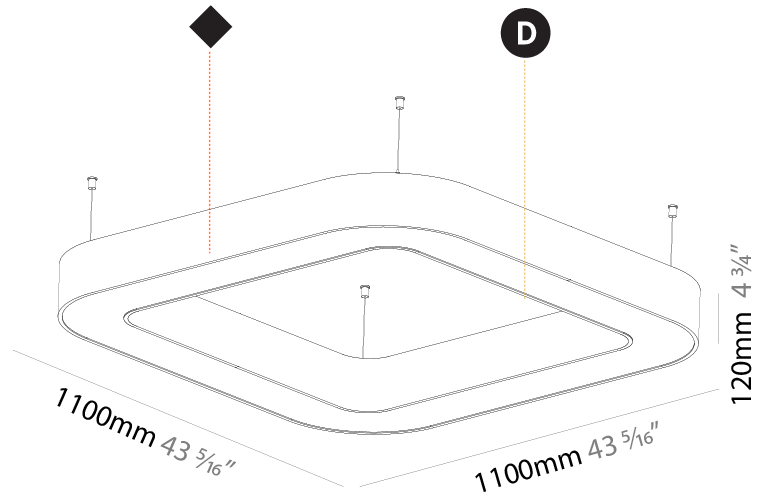

GENERAL

Series: Quantum
Brand: Prolicht
Division: Architectural
Mounting Type: Suspension
Mounting Location: Ceiling
Subcategory: Ambient

PHYSICAL

Shape: Square
Length (mm): 1100
Length (in): 43 ⁵/₁₆
Width (mm): 1100
Width (in): 43 ⁵/₁₆
Height (mm): 120
Height (in): 4 ³/₄
Max. Overall Height (mm): 2120
Max. Overall Height (in): 83 ⁷/₁₆
Light Distribution: Direct
Weight (kg): 13.125
Weight (lbs): 28.88
Diffuser: [PMMA - Opal or Micro-Prism](#)
Fixture Finish: [SSR / BKV / CWI / CRY / HAB / UFT / ITA / RUA / FTG / MYG / LOD / PUS / FRO / FUP / KIA / POP / BLS / SPG / MEY / GOH / GUM / CHC / COM / ABZ / JAG / OBR / MOS / ROR](#)
Fixture Material: Aluminum

ELECTRICAL

Lamp Type: LED (Zhaga Standard)
Input Wattage (W): 60
Total Output Wattage (W): 48 / 38.4 (3500K)
Dimming: [Non-Dimming / Phase Dimming (120Vac only) / 0-10V Dimming](#)
Driver Included: Yes
Driver Location: Integrated
Driver Type: Constant Current - 120 / 277Vac
Driver Class: Class 2
Input Voltage (V): 120 - 277
Constant Current (MA): 350 / 1200 (3500K)

LED

[Color Temperature (°K): 3000 / 3500 / 4000](#)
Max. Delivered Lumen (lm): 5540 / 5733 / 5850
CRI: >80 CRI
Efficiency (%): 65
Lamp Life (hrs): 50000

OPTICAL

RATINGS AND CERTIFICATIONS

Certified By: Certified for North American Standards
IP rating: IP20

PROJECT	_____
TYPE	_____
SPECIFIER	_____
QUANTITY	_____
DATE	_____