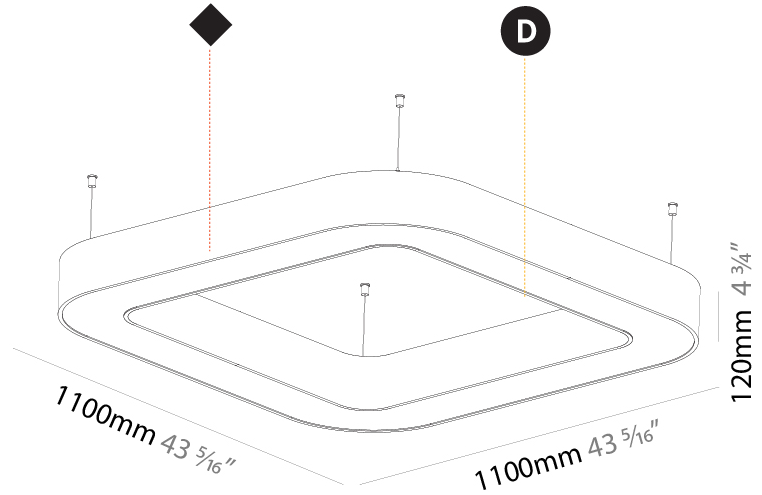

GENERAL

Series: Quantum
Brand: Prolicht
Division: Architectural
Mounting Type: Suspension
Mounting Location: Ceiling
Subcategory: Ambient

PHYSICAL

Shape: Square
Length (mm): 1100
Length (in): 43 ⁵/₁₆
Width (mm): 1100
Width (in): 43 ⁵/₁₆
Height (mm): 120
Height (in): 4 ³/₄
Max. Overall Height (mm): 2120
Max. Overall Height (in): 83 ⁷/₁₆
Light Distribution: Direct / Indirect
Weight (kg): 13.639
Weight (lbs): 30
Diffuser: [PMMA - Opal or Micro-Prism](#)
Fixture Finish: [SSR / BKV / CWI / CRY / HAB / UFT / ITA / RUA / FTG / MYG / LOD / PUS / FRO / FUP / KIA / POP / BLS / SPG / MEY / GOH / GUM / CHC / COM / ABZ / JAG / OBR / MOS / ROR](#)
Fixture Material: Aluminum

ELECTRICAL

Lamp Type: LED (Zhaga Standard)
Input Wattage (W): 100
Total Output Wattage (W): 80 / 64 (3500K)
Dimming: [Non-Dimming / Phase Dimming (120Vac only) / 0-10V Dimming](#)
Driver Included: Yes
Driver Location: Integrated
Driver Type: Constant Current - 120 / 277Vac
Driver Class: Class 2
Input Voltage (V): 120 - 277
Constant Current (MA): 350 / 1200/800 (3500K)

LED

[Color Temperature (°K): 3000 / 3500 / 4000](#)
Max. Delivered Lumen (lm): 5540 / 5733 / 5850 Direct / 4870 / 5047 / 5150 Indirect
CRI: >80 CRI
Efficiency (%): 70.9
Lamp Life (hrs): 50000

OPTICAL

RATINGS AND CERTIFICATIONS

Certified By: Certified for North American Standards
IP rating: IP20

PROJECT
TYPE
SPECIFIER
QUANTITY
DATE