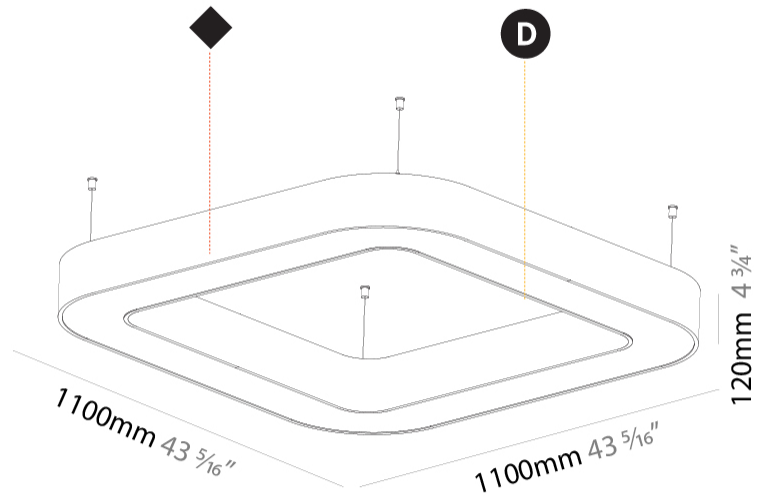

GENERAL

Series: Quantum
Brand: Prolicht
Division: Architectural
Mounting Type: Suspension
Mounting Location: Ceiling
Subcategory: Ambient

PHYSICAL

Shape: Square
Length (mm): 1100
Length (in): 43 ⁵/₁₆"
Width (mm): 1100
Width (in): 43 ⁵/₁₆"
Height (mm): 120
Height (in): 4 ³/₄"
Max. Overall Height (mm): 2120
Max. Overall Height (in): 83 ⁷/₁₆"
Light Distribution: Direct
Weight (kg): 13.125
Weight (lbs): 28.88
Diffuser: [PMMA - Opal or Micro-Prism](#)
Fixture Finish: [SSR / BKV / CWI / CRY / HAB / UFT / ITA / RUA / FTG / MYG / LOD / PUS / FRO / FUP / KIA / POP / BLS / SPG / MEY / GOH / GUM / CHC / COM / ABZ / JAG / OBR / MOS / ROR](#)
Fixture Material: Aluminum

ELECTRICAL

Lamp Type: LED (Zhaga Standard)
Input Wattage (W): 60
Total Output Wattage (W): 48 / 38.4 (3500K)
Dimming: [Non-Dimming / Phase Dimming (120Vac only) / 0-10V Dimming](#)
Driver Included: Yes
Driver Location: Integrated
Driver Type: Constant Current - 120 / 277Vac
Driver Class: Class 2
Input Voltage (V): 120 - 277
Constant Current (MA): 350 / 1200 (3500K)

LED

[Color Temperature (°K): 3000 / 3500 / 4000](#)
Max. Delivered Lumen (lm): 5540 / 5733 / 5850
CRI: >80 CRI
Efficiency (%): 65
Lamp Life (hrs): 50000

OPTICAL

RATINGS AND CERTIFICATIONS

Certified By: Certified for North American Standards
IP rating: IP20