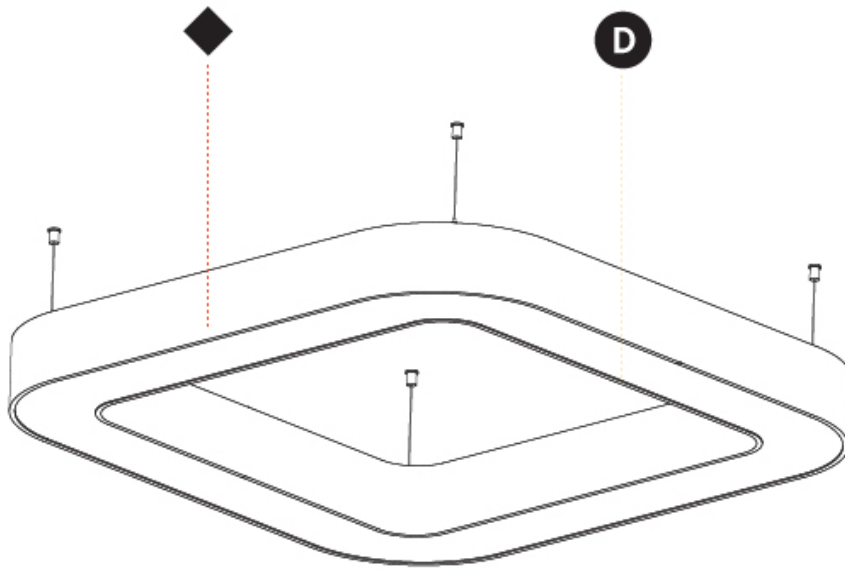

A30213-

PROJECT _____

TYPE _____

SPECIFIER _____

QUANTITY _____

DATE _____