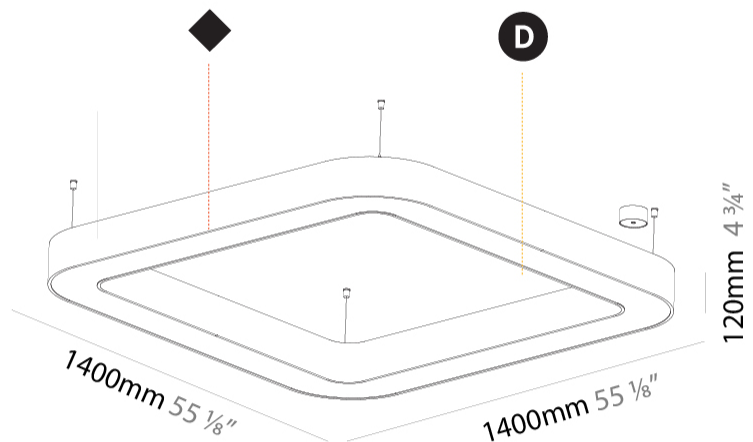

GENERAL

Series: Quantum
Brand: Prolicht
Division: Architectural
Mounting Type: Suspension
Mounting Location: Ceiling
Subcategory: Ambient

PHYSICAL

Shape: Square
Length (mm): 1400
Length (in): 55 1/8
Width (mm): 1400
Width (in): 55 1/8
Height (mm): 120
Height (in): 4 3/4
Max. Overall Height (mm): 2120
Max. Overall Height (in): 83 7/16
Light Distribution: Direct
Weight (kg): 17.644
Weight (lbs): 38.82
Diffuser: [PMMA - Opal or Micro-Prism](#)
Fixture Finish: [SSR / BKV / CWI / CRY / HAB / UFT / ITA / RUA / FTG / MYG / LOD / PUS / FRO / FUP / KIA / POP / BLS / SPG / MEY / GOH / GUM / CHC / COM / ABZ / JAG / OBR / MOS / ROR](#)
Fixture Material: Aluminum

ELECTRICAL

Lamp Type: LED (Zhaga Standard)
Input Wattage (W): 80
Total Output Wattage (W): 64 / 51.2 (3500K)
Dimming: [Non-Dimming / Phase Dimming (120Vac only) / 0-10V Dimming](#)
Driver Included: Yes
Driver Location: Integrated
Driver Type: Constant Current - 120 / 277Vac
Driver Class: Class 2
Input Voltage (V): 120 - 277
Constant Current (MA): 350 / 800 (3500K)

LED

[Color Temperature (°K): 3000 / 3500 / 4000](#)
Max. Delivered Lumen (lm): 7380 / 7644 / 7800
CRI: >80 CRI
Efficiency (%): 0.65
Lamp Life (hrs): 50000

OPTICAL

RATINGS AND CERTIFICATIONS

Certified By: Certified for North American Standards
IP rating: IP20