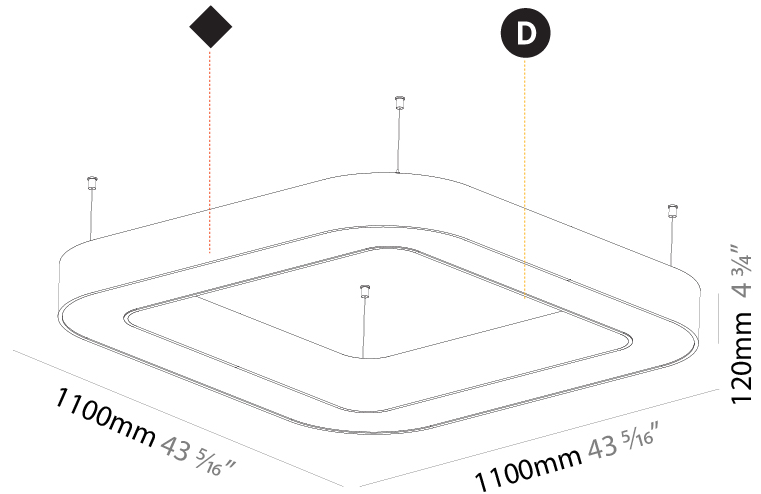

GENERAL

Series: Quantum
Brand: Prolicht
Division: Architectural
Mounting Type: Suspension
Mounting Location: Ceiling
Subcategory: Ambient

PHYSICAL

Shape: Square
Length (mm): 1100
Length (in): 43 ⁵/₁₆
Width (mm): 1100
Width (in): 43 ⁵/₁₆
Height (mm): 120
Height (in): 4 ³/₄
Max. Overall Height (mm): 2120
Max. Overall Height (in): 83 ⁷/₁₆
Light Distribution: Direct
Weight (kg): 13.125
Weight (lbs): 28.88
Diffuser: [PMMA - Opal or Micro-Prism](#)
Fixture Finish: [SSR / BKV / CWI / CRY / HAB / UFT / ITA / RUA / FTG / MYG / LOD / PUS / FRO / FUP / KIA / POP / BLS / SPG / MEY / GOH / GUM / CHC / COM / ABZ / JAG / OBR / MOS / ROR](#)
Fixture Material: Aluminum

ELECTRICAL

Lamp Type: LED (Zhaga Standard)
Input Wattage (W): 60
Total Output Wattage (W): 48 / 38.4 (3500K)
Dimming: [Non-Dimming / Phase Dimming (120Vac only) / 0-10V Dimming](#)
Driver Included: Yes
Driver Location: Integrated
Driver Type: Constant Current - 120 / 277Vac
Driver Class: Class 2
Input Voltage (V): 120 - 277
Constant Current (MA): 350 / 1200 (3500K)

LED

[Color Temperature (°K): 3000 / 3500 / 4000](#)
Max. Delivered Lumen (lm): 5540 / 5733 / 5850
CRI: >80 CRI
Efficiency (%): 65
Lamp Life (hrs): 50000

OPTICAL

RATINGS AND CERTIFICATIONS

Certified By: Certified for North American Standards
IP rating: IP20

PROJECT	_____
TYPE	_____
SPECIFIER	_____
QUANTITY	_____
DATE	_____