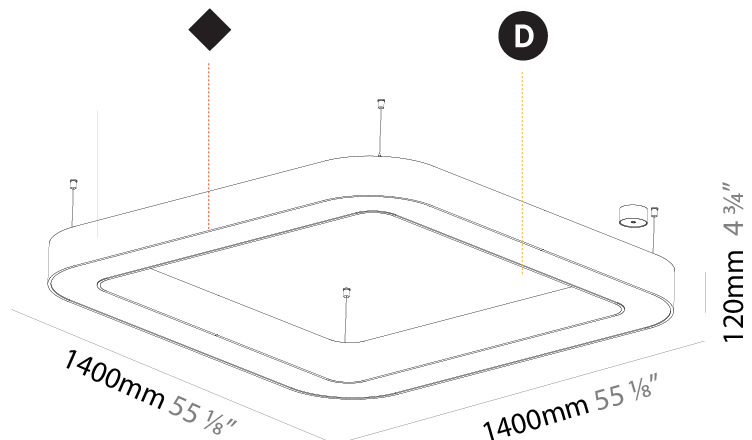

GENERAL

Series: Quantum
Brand: Prolicht
Division: Architectural
Mounting Type: Suspension
Mounting Location: Ceiling
Subcategory: Ambient

PHYSICAL

Shape: Square
Length (mm): 1400
Length (in): 55 1/8
Width (mm): 1400
Width (in): 55 1/8
Height (mm): 120
Height (in): 4 3/4
Max. Overall Height (mm): 2120
Max. Overall Height (in): 83 7/16
Light Distribution: Direct
Weight (kg): 17.644
Weight (lbs): 38.82
Diffuser: [PMMA - Opal or Micro-Prism](#)
Fixture Finish: [SSR / BKV / CWI / CRY / HAB / UFT / ITA / RUA / FTG / MYG / LOD / PUS / FRO / FUP / KIA / POP / BLS / SPG / MEY / GOH / GUM / CHC / COM / ABZ / JAG / OBR / MOS / ROR](#)
Fixture Material: Aluminum

ELECTRICAL

Lamp Type: LED (Zhaga Standard)
Input Wattage (W): 80
Total Output Wattage (W): 64 / 51.2 (3500K)
Dimming: [Non-Dimming / Phase Dimming (120Vac only) / 0-10V Dimming](#)
Driver Included: Yes
Driver Location: Integrated
Driver Type: Constant Current - 120 / 277Vac
Driver Class: Class 2
Input Voltage (V): 120 - 277
Constant Current (MA): 350 / 800 (3500K)

LED

[Color Temperature (°K): 3000 / 3500 / 4000](#)
Max. Delivered Lumen (lm): 7380 / 7644 / 7800
CRI: >80 CRI
Efficiency (%): 0.65
Lamp Life (hrs): 50000

OPTICAL

RATINGS AND CERTIFICATIONS

Certified By: Certified for North American Standards
IP rating: IP20

PROJECT _____
TYPE _____
SPECIFIER _____
QUANTITY _____
DATE _____