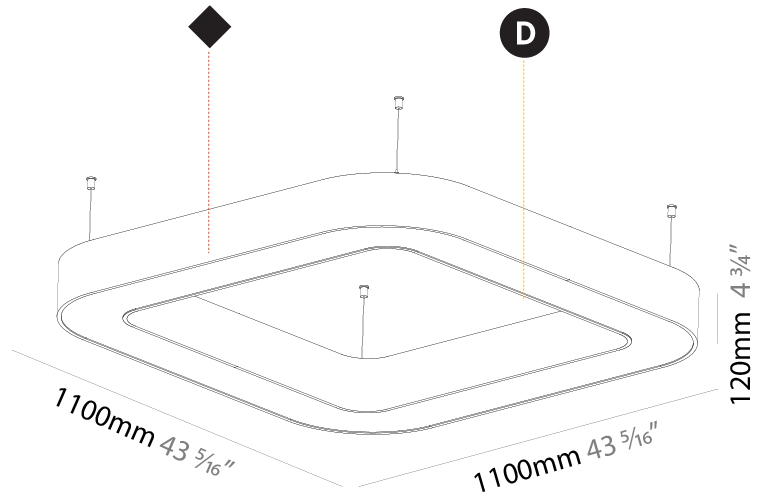

GENERAL

Series: Quantum
Brand: Prolicht
Division: Architectural
Mounting Type: Suspension
Mounting Location: Ceiling
Subcategory: Ambient

PHYSICAL

Shape: Square
Length (mm): 1100
Length (in): 43 ⁵/₁₆
Width (mm): 1100
Width (in): 43 ⁵/₁₆
Height (mm): 120
Height (in): 4 ³/₄
Max. Overall Height (mm): 2120
Max. Overall Height (in): 83 ⁷/₁₆
Light Distribution: Direct
Weight (kg): 13.125
Weight (lbs): 28.88
Diffuser: [PMMA - Opal or Micro-Prism](#)
Fixture Finish: [SSR / BKV / CWI / CRY / HAB / UFT / ITA / RUA / FTG / MYG / LOD / PUS / FRO / FUP / KIA / POP / BLS / SPG / MEY / GOH / GUM / CHC / COM / ABZ / JAG / OBR / MOS / ROR](#)
Fixture Material: Aluminum

ELECTRICAL

Lamp Type: LED (Zhaga Standard)
Input Wattage (W): 60
Total Output Wattage (W): 48 / 38.4 (3500K)
Dimming: [Non-Dimming / Phase Dimming (120Vac only) / 0-10V Dimming](#)
Driver Included: Yes
Driver Location: Integrated
Driver Type: Constant Current - 120 / 277Vac
Driver Class: Class 2
Input Voltage (V): 120 - 277
Constant Current (MA): 350 / 1200 (3500K)

LED

[Color Temperature (°K): 3000 / 3500 / 4000](#)
Max. Delivered Lumen (lm): 5540 / 5733 / 5850
CRI: >80 CRI
Efficiency (%): 65
Lamp Life (hrs): 50000

OPTICAL

RATINGS AND CERTIFICATIONS

Certified By: Certified for North American Standards
IP rating: IP20

PROJECT	_____
TYPE	_____
SPECIFIER	_____
QUANTITY	_____
DATE	_____