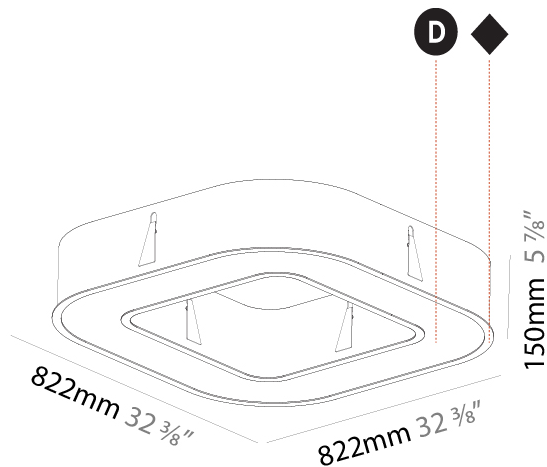

GENERAL

Series: Quantum
Brand: Prolicht
Division: Architectural
Mounting Type: Recessed
Mounting Location: Ceiling
Subcategory: Ambient

PHYSICAL

Shape: Square
Length (mm): 822
Length (in): 32 ³/₈
Width (mm): 822
Width (in): 32 ³/₈
Height (mm): 150
Height (in): 5 ⁷/₈
Min. Recessing Depth (mm): 160
Min. Recessing Depth (in): 6 ⁵/₁₆
Light Distribution: Direct
Weight (kg): 10.55
Weight (lbs): 23.21
Diffuser: PMMA - Opal or Micro-Prism
Fixture Finish: SSR / BKV / CWI / CRY / HAB / UFT / ITA / RUA / FTG / MYG / LOD / PUS / FRO / FUP / KIA / POP / BLS / SPG / MEY / GOH / GUM / CHC / COM / ABZ / JAG / OBR / MOS / ROR
Fixture Material: Aluminum

ELECTRICAL

Lamp Type: LED (Zhaga Standard)
Input Wattage (W): 40
Total Output Wattage (W): 32 / 25.6 (3500K)
Dimming: Non-Dimming / Phase Dimming (120Vac only) / 0-10V Dimming
Driver Included: Yes
Driver Location: Integrated
Driver Type: Constant Current - 120 / 277Vac
Driver Class: Class 2
Input Voltage (V): 120 - 277
Constant Current (MA): 350 / 800 (3500K)

LED

Color Temperature (°K): 3000 / 3500 / 4000
Max. Delivered Lumen (lm): 3690 / 3822 / 3900
CRI: >80 CRI
Efficiency (%): 65
Lamp Life (hrs): 50000

OPTICAL

RATINGS AND CERTIFICATIONS

Certified By: Certified for North American Standards
IP rating: IP20