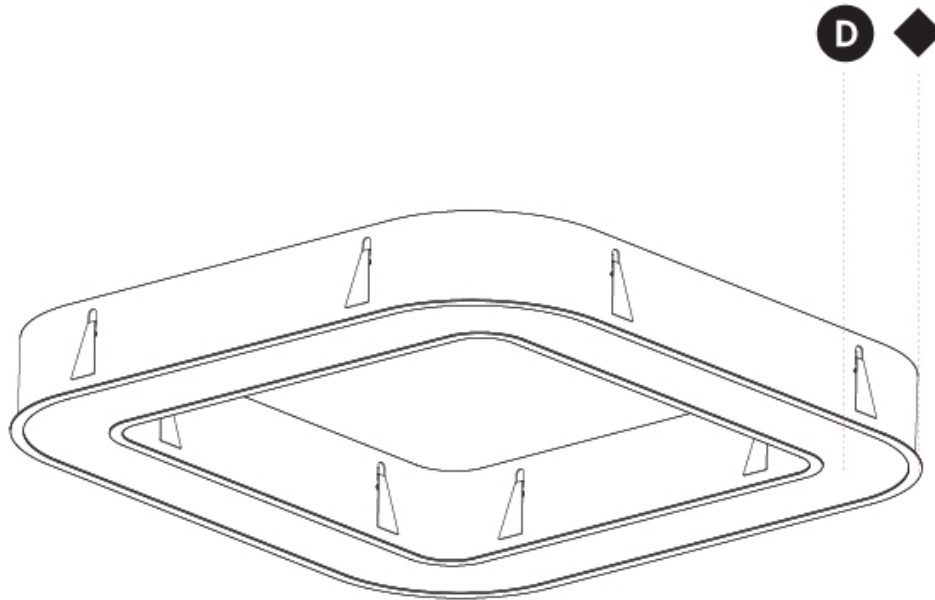

A32953-

PROJECT	_____
TYPE	_____
SPECIFIER	_____
QUANTITY	_____
DATE	_____

A