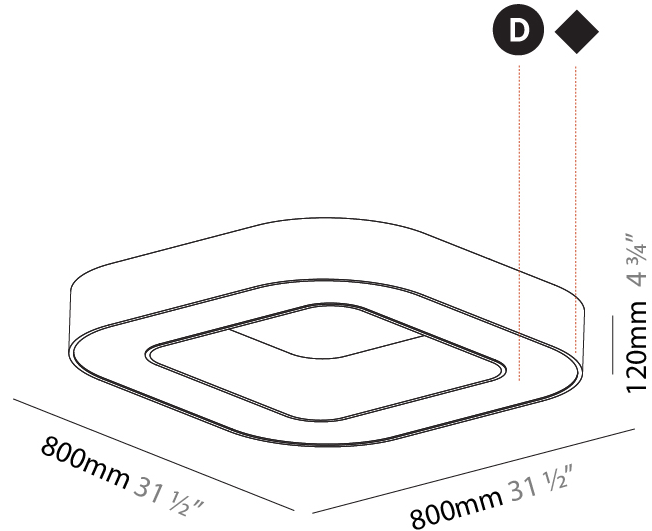

GENERAL

Series: Quantum
Brand: Prolicht
Division: Architectural
Mounting Type: Surface
Mounting Location: Ceiling
Subcategory: Ambient

PHYSICAL

Shape: Square
Length (mm): 800
Length (in): 31 1/2
Width (mm): 800
Width (in): 31 1/2
Height (mm): 120
Height (in): 4 3/4
Light Distribution: Direct
Weight (kg): 9.04
Weight (lbs): 19.92
Diffuser: PMMA - Opal or Micro-Prism
Fixture Finish: SSR / BKV / CWI / CRY / HAB / UFT / ITA / RUA / FTG / MYG / LOD / PUS / FRO / FUP / KIA / POP / BLS / SPG / MEY / GOH / GUM / CHC / COM / ABZ / JAG / OBR / MOS / ROR
Fixture Material: Aluminum

ELECTRICAL

Lamp Type: LED (Zhaga Standard)
Input Wattage (W): 40
Total Output Wattage (W): 32 / 25.6 (3500K)
Dimming: Non-Dimming / Phase Dimming (120Vac only) / 0-10V Dimming
Driver Included: Yes
Driver Location: Integrated
Driver Type: Constant Current - 120 / 277Vac
Driver Class: Class 2
Input Voltage (V): 120 - 277
Constant Current (MA): 350 / 800 (3500K)

LED

Color Temperature (°K): 3000 / 3500 / 4000
Max. Delivered Lumen (lm): 3690 / 3822 / 3900
CRI: >80 CRI
Efficiency (%): 65
Lamp Life (hrs): 50000

OPTICAL

RATINGS AND CERTIFICATIONS

Certified By: Certified for North American Standards
IP rating: IP20

PROJECT	_____
TYPE	_____
SPECIFIER	_____
QUANTITY	_____
DATE	_____