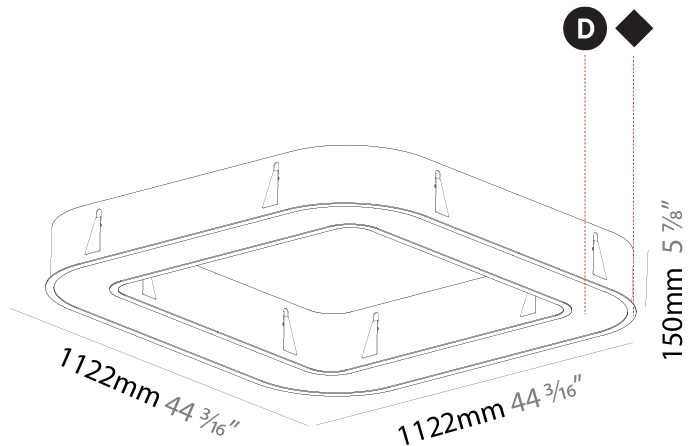

GENERAL

Series: Quantum
Brand: Prolicht
Division: Architectural
Mounting Type: Recessed
Mounting Location: Ceiling
Subcategory: Ambient

PHYSICAL

Shape: Square
Length (mm): 1122
Length (in): 44 ³/₁₆
Width (mm): 1122
Width (in): 44 ³/₁₆
Height (mm): 150
Height (in): 5 ⁷/₈
Min. Recessing Depth (mm): 160
Min. Recessing Depth (in): 6 ⁵/₁₆
Light Distribution: Direct
Weight (kg): 16.085
Weight (lbs): 35.39
Diffuser: PMMA - Opal or Micro-Prism
Fixture Finish: SSR / BKV / CWI / CRY / HAB / UFT / ITA / RUA / FTG / MYG / LOD / PUS / FRO / FUP / KIA / POP / BLS / SPG / MEY / GOH / GUM / CHC / COM / ABZ / JAG / OBR / MOS / ROR
Fixture Material: Aluminum

ELECTRICAL

Lamp Type: LED (Zhaga Standard)
Input Wattage (W): 60
Total Output Wattage (W): 48 / 38.4 (3500K)
Dimming: Non-Dimming / Phase Dimming (120Vac only) / 0-10V Dimming
Driver Included: Yes
Driver Location: Integrated
Driver Type: Constant Current - 120 / 277Vac
Driver Class: Class 2
Input Voltage (V): 120 - 277
Constant Current (MA): 350 / 1200 (3500K)

LED

Color Temperature (°K): 3000 / 3500 / 4000
Max. Delivered Lumen (lm): 5540 / 5733 / 5850
CRI: >80 CRI
Efficiency (%): 65
Lamp Life (hrs): 50000

OPTICAL

RATINGS AND CERTIFICATIONS

Certified By: Certified for North American Standards
IP rating: IP20

PROJECT	
TYPE	
SPECIFIER	
QUANTITY	
DATE