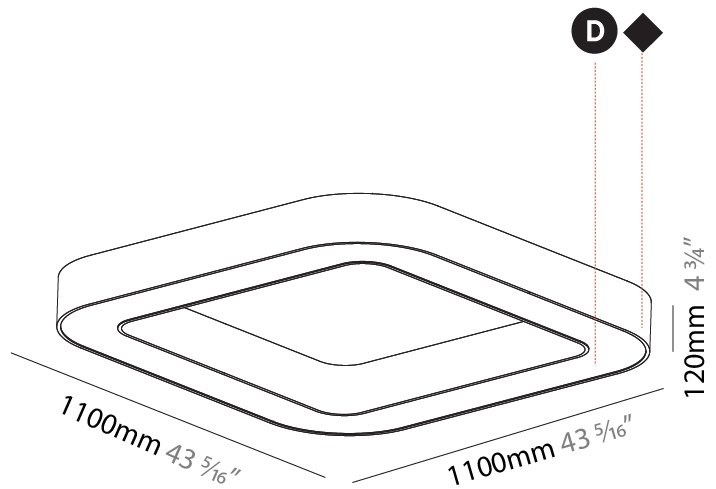

GENERAL

Series: Quantum
Brand: Prolicht
Division: Architectural
Mounting Type: Surface
Mounting Location: Ceiling
Subcategory: Ambient

PHYSICAL

Shape: Square
Length (mm): 1100
Length (in): 43 ⁵/₁₆"
Width (mm): 1100
Width (in): 43 ⁵/₁₆"
Height (mm): 120
Height (in): 4 ³/₄"
Light Distribution: Direct
Weight (kg): 14.2
Weight (lbs): 31.24
Diffuser: PMMA - Opal or Micro-Prism
Fixture Finish: SSR / BKV / CWI / CRY / HAB / UFT / ITA / RUA / FTG / MYG / LOD / PUS / FRO / FUP / KIA / POP / BLS / SPG / MEY / GOH / GUM / CHC / COM / ABZ / JAG / OBR / MOS / ROR
Fixture Material: Aluminum

ELECTRICAL

Lamp Type: LED (Zhaga Standard)
Input Wattage (W): 60
Total Output Wattage (W): 48 / 38.4 (3500K)
Dimming: Non-Dimming / Phase Dimming (120Vac only) / 0-10V Dimming
Driver Included: Yes
Driver Location: Integrated
Driver Type: Constant Current - 120 / 277Vac
Driver Class: Class 2
Input Voltage (V): 120 - 277
Constant Current (MA): 350 / 1200 (3500K)

LED

Color Temperature (°K): 3000 / 3500 / 4000
Max. Delivered Lumen (lm): 5540 / 5733 / 5850
CRI: >80 CRI
Efficiency (%): 65
Lamp Life (hrs): 50000

OPTICAL

RATINGS AND CERTIFICATIONS

Certified By: Certified for North American Standards
IP rating: IP20

PROJECT	_____
TYPE	_____
SPECIFIER	_____
QUANTITY	_____
DATE	_____