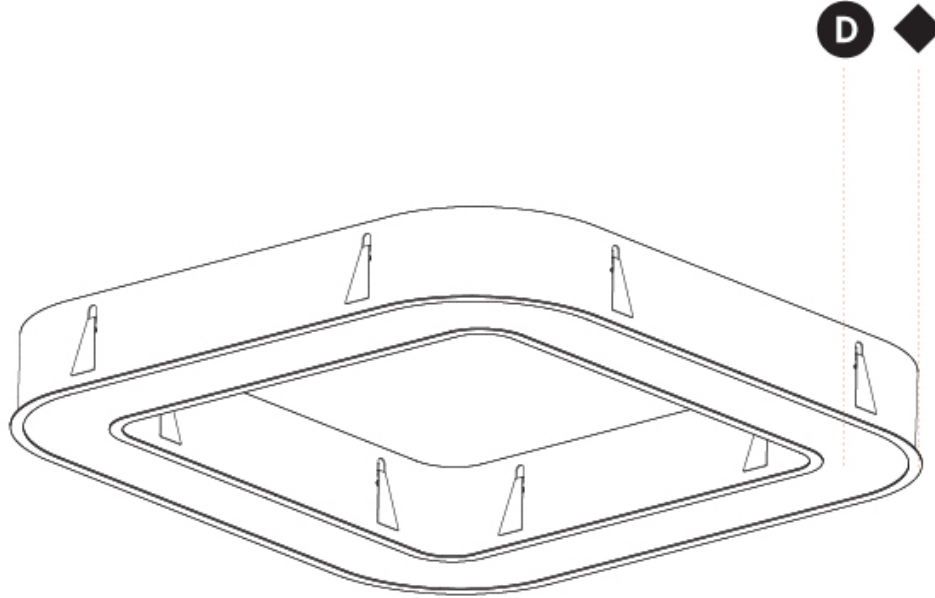

A37563-

PROJECT	_____
TYPE	_____
SPECIFIER	_____
QUANTITY	_____
DATE	_____