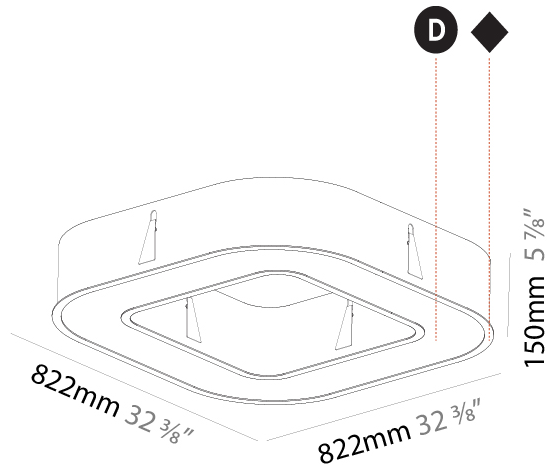

GENERAL

Series: Quantum
Brand: Prolicht
Division: Architectural
Mounting Type: Recessed
Mounting Location: Ceiling
Subcategory: Ambient

PHYSICAL

Shape: Square
Length (mm): 822
Length (in): 32 ³/₈
Width (mm): 822
Width (in): 32 ³/₈
Height (mm): 150
Height (in): 5 ⁷/₈
Min. Recessing Depth (mm): 160
Min. Recessing Depth (in): 6 ⁵/₁₆
Light Distribution: Direct
Weight (kg): 10.55
Weight (lbs): 23.21
Diffuser: PMMA - Opal or Micro-Prism
Fixture Finish: SSR / BKV / CWI / CRY / HAB / UFT / ITA / RUA / FTG / MYG / LOD / PUS / FRO / FUP / KIA / POP / BLS / SPG / MEY / GOH / GUM / CHC / COM / ABZ / JAG / OBR / MOS / ROR
Fixture Material: Aluminum

ELECTRICAL

Lamp Type: LED (Zhaga Standard)
Input Wattage (W): 40
Total Output Wattage (W): 32 / 25.6 (3500K)
Dimming: Non-Dimming / Phase Dimming (120Vac only) / 0-10V Dimming
Driver Included: Yes
Driver Location: Integrated
Driver Type: Constant Current - 120 / 277Vac
Driver Class: Class 2
Input Voltage (V): 120 - 277
Constant Current (MA): 350 / 800 (3500K)

LED

Color Temperature (°K): 3000 / 3500 / 4000
Max. Delivered Lumen (lm): 3690 / 3822 / 3900
CRI: >80 CRI
Efficiency (%): 65
Lamp Life (hrs): 50000

OPTICAL

RATINGS AND CERTIFICATIONS

Certified By: Certified for North American Standards
IP rating: IP20