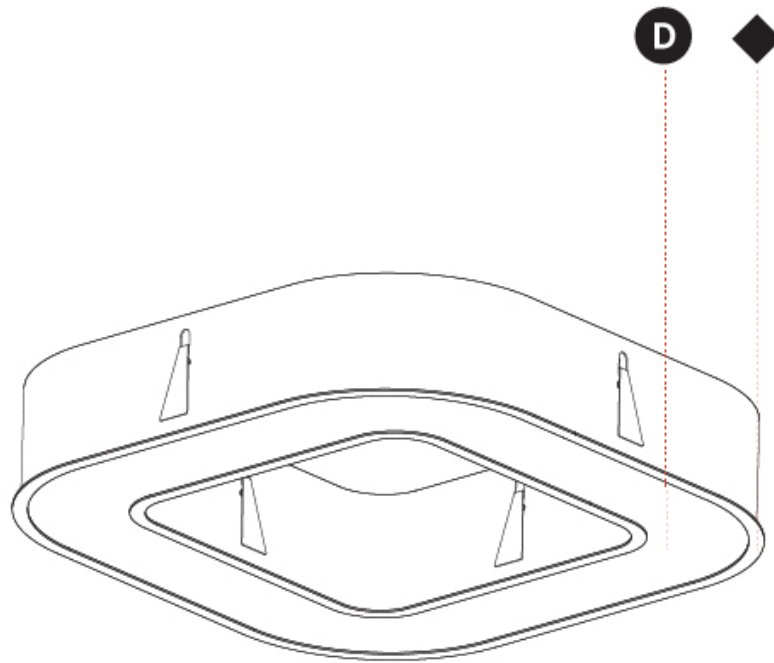

A37561-

PROJECT _____

TYPE _____

SPECIFIER _____

QUANTITY _____

DATE _____

A