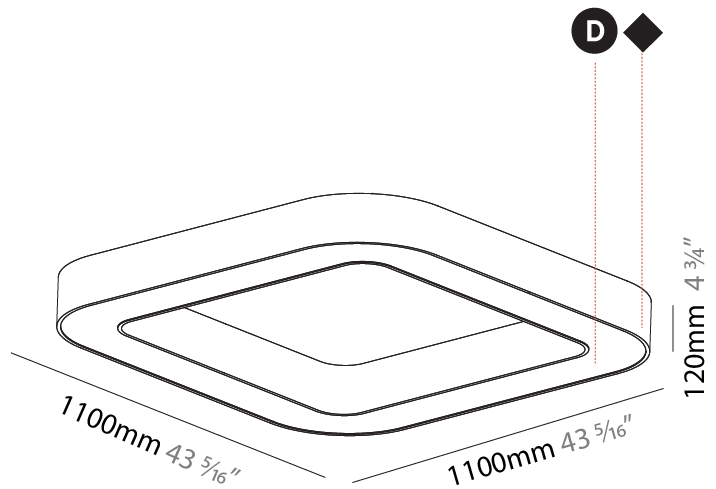

GENERAL

Series: Quantum
Brand: Prolicht
Division: Architectural
Mounting Type: Surface
Mounting Location: Ceiling
Subcategory: Ambient

PHYSICAL

Shape: Square
Length (mm): 1100
Length (in): 43 ⁵/₁₆"
Width (mm): 1100
Width (in): 43 ⁵/₁₆"
Height (mm): 120
Height (in): 4 ³/₄"
Light Distribution: Direct
Weight (kg): 14.2
Weight (lbs): 31.24
Diffuser: PMMA - Opal or Micro-Prism
Fixture Finish: SSR / BKV / CWI / CRY / HAB / UFT / ITA / RUA / FTG / MYG / LOD / PUS / FRO / FUP / KIA / POP / BLS / SPG / MEY / GOH / GUM / CHC / COM / ABZ / JAG / OBR / MOS / ROR
Fixture Material: Aluminum

ELECTRICAL

Lamp Type: LED (Zhaga Standard)
Input Wattage (W): 60
Total Output Wattage (W): 48 / 38.4 (3500K)
Dimming: Non-Dimming / Phase Dimming (120Vac only) / 0-10V Dimming
Driver Included: Yes
Driver Location: Integrated
Driver Type: Constant Current - 120 / 277Vac
Driver Class: Class 2
Input Voltage (V): 120 - 277
Constant Current (MA): 350 / 1200 (3500K)

LED

Color Temperature (°K): 3000 / 3500 / 4000
Max. Delivered Lumen (lm): 5540 / 5733 / 5850
CRI: >80 CRI
Efficiency (%): 65
Lamp Life (hrs): 50000

OPTICAL

RATINGS AND CERTIFICATIONS

Certified By: Certified for North American Standards
IP rating: IP20

PROJECT
TYPE
SPECIFIER
QUANTITY
DATE