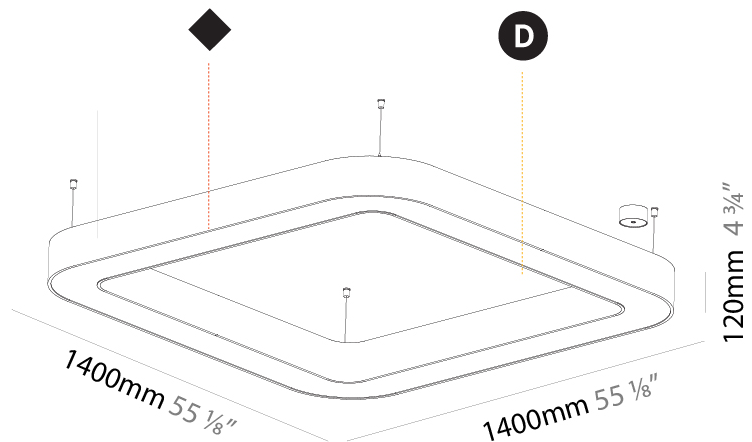

GENERAL

Series: Quantum
Brand: Prolicht
Division: Architectural
Mounting Type: Suspension
Mounting Location: Ceiling
Subcategory: Ambient

PHYSICAL

Shape: Square
Length (mm): 1400
Length (in): 55 1/8
Width (mm): 1400
Width (in): 55 1/8
Height (mm): 120
Height (in): 4 3/4
Max. Overall Height (mm): 2120
Max. Overall Height (in): 83 7/16
Light Distribution: Direct / Indirect
Weight (kg): 18.463
Weight (lbs): 40.62
Diffuser: [PMMA - Opal or Micro-Prism](#)
Fixture Finish: [SSR / BKV / CWI / CRY / HAB / UFT / ITA / RUA / FTG / MYG / LOD / PUS / FRO / FUP / KIA / POP / BLS / SPG / MEY / GOH / GUM / CHC / COM / ABZ / JAG / OBR / MOS / ROR](#)
Fixture Material: Aluminum

ELECTRICAL

Lamp Type: LED (Zhaga Standard)
Input Wattage (W): 120
Total Output Wattage (W): 96 / 76.8 (3500K)
Dimming: [Non-Dimming / Phase Dimming (120Vac only) / 0-10V Dimming](#)
Driver Included: Yes
Driver Location: Integrated
Driver Type: Constant Current - 120 / 277Vac
Driver Class: Class 2
Input Voltage (V): 120 - 277
Constant Current (MA): 350 / 800 (3500K)

LED

[Color Temperature (°K): 3000 / 3500 / 4000](#)
Max. Delivered Lumen (lm): 7380 / 7644 / 7800 Direct / 5120 / 5556 / 5400 Indirect
CRI: >80 CRI
Efficiency (%): 69.8
Lamp Life (hrs): 50000

OPTICAL

RATINGS AND CERTIFICATIONS

Certified By: Certified for North American Standards
IP rating: IP20