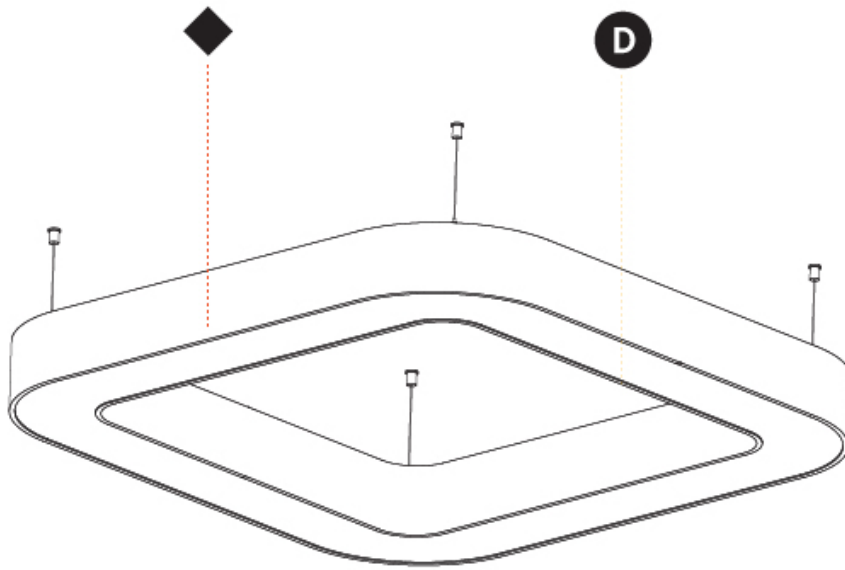

A30215-

PROJECT	_____
TYPE	_____
SPECIFIER	_____
QUANTITY	_____
DATE	_____