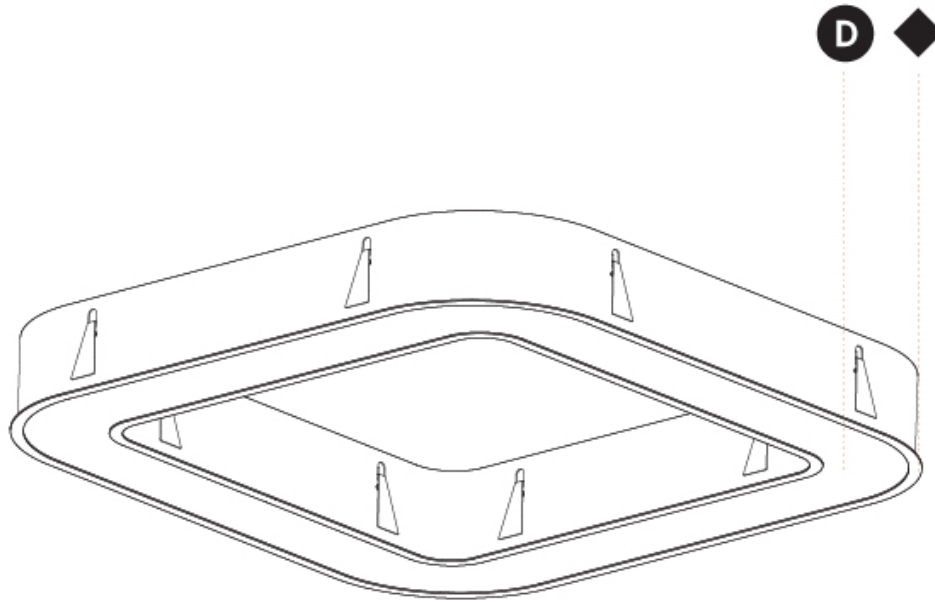

A32953-

PROJECT	_____
TYPE	_____
SPECIFIER	_____
QUANTITY	_____
DATE	_____

A