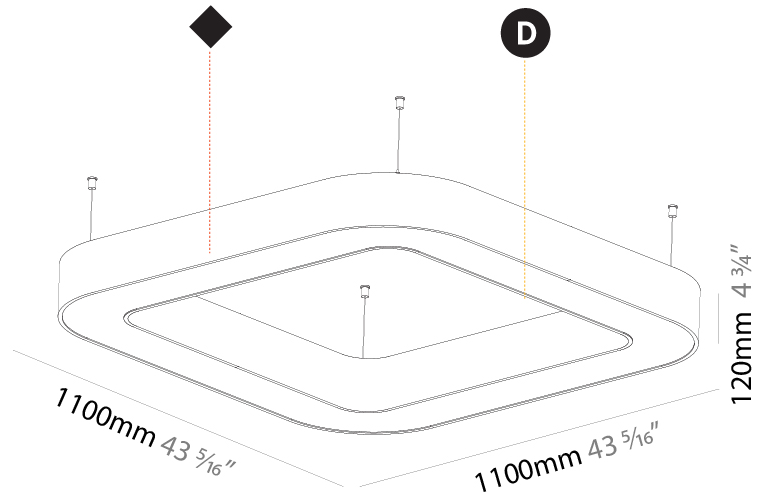

GENERAL

Series: Quantum
Brand: Prolicht
Division: Architectural
Mounting Type: Suspension
Mounting Location: Ceiling
Subcategory: Ambient

PHYSICAL

Shape: Square
Length (mm): 1100
Length (in): 43 ⁵/₁₆"
Width (mm): 1100
Width (in): 43 ⁵/₁₆"
Height (mm): 120
Height (in): 4 ³/₄"
Max. Overall Height (mm): 2120
Max. Overall Height (in): 83 ⁷/₁₆"
Light Distribution: Direct / Indirect
Weight (kg): 13.639
Weight (lbs): 30
Diffuser: PMMA - Opal or Micro-Prism
Fixture Finish: SSR / BKV / CWI / CRY / HAB / UFT / ITA / RUA / FTG / MYG / LOD / PUS / FRO / FUP / KIA / POP / BLS / SPG / MEY / GOH / GUM / CHC / COM / ABZ / JAG / OBR / MOS / ROR
Fixture Material: Aluminum

ELECTRICAL

Lamp Type: LED (Zhaga Standard)
Input Wattage (W): 100
Total Output Wattage (W): 80 / 64 (3500K)
Dimming: Non-Dimming / Phase Dimming (120Vac only) / 0-10V Dimming
Driver Included: Yes
Driver Location: Integrated
Driver Type: Constant Current - 120 / 277Vac
Driver Class: Class 2
Input Voltage (V): 120 - 277
Constant Current (MA): 350 / 1200/800 (3500K)

LED

Color Temperature (°K): 3000 / 3500 / 4000
Max. Delivered Lumen (lm): 5540 / 5733 / 5850 Direct / 4870 / 5047 / 5150 Indirect
CRI: >80 CRI
Efficiency (%): 70.9
Lamp Life (hrs): 50000

OPTICAL

RATINGS AND CERTIFICATIONS

Certified By: Certified for North American Standards
IP rating: IP20