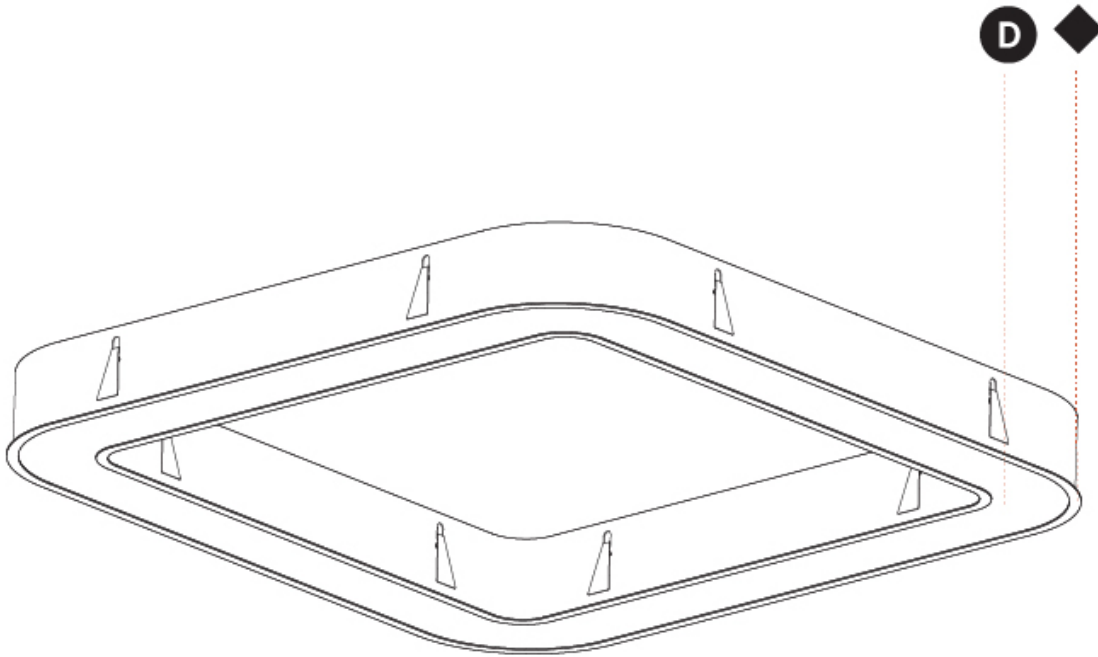

A37565-

PROJECT	_____
TYPE	_____
SPECIFIER	_____
QUANTITY	_____
DATE	_____