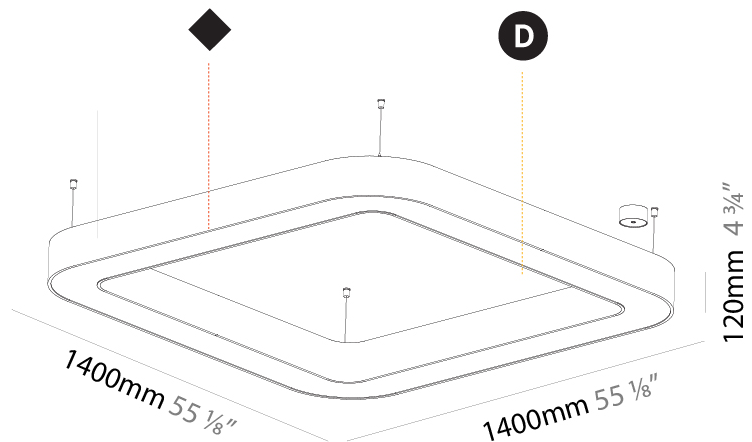

GENERAL

Series: Quantum
Brand: Prolicht
Division: Architectural
Mounting Type: Suspension
Mounting Location: Ceiling
Subcategory: Ambient

PHYSICAL

Shape: Square
Length (mm): 1400
Length (in): 55 1/8
Width (mm): 1400
Width (in): 55 1/8
Height (mm): 120
Height (in): 4 3/4
Max. Overall Height (mm): 2120
Max. Overall Height (in): 83 7/16
Light Distribution: Direct
Weight (kg): 17.644
Weight (lbs): 38.82
Diffuser: [PMMA - Opal or Micro-Prism](#)
Fixture Finish: [SSR / BKV / CWI / CRY / HAB / UFT / ITA / RUA / FTG / MYG / LOD / PUS / FRO / FUP / KIA / POP / BLS / SPG / MEY / GOH / GUM / CHC / COM / ABZ / JAG / OBR / MOS / ROR](#)
Fixture Material: Aluminum

ELECTRICAL

Lamp Type: LED (Zhaga Standard)
Input Wattage (W): 80
Total Output Wattage (W): 64 / 51.2 (3500K)
Dimming: [Non-Dimming / Phase Dimming (120Vac only) / 0-10V Dimming](#)
Driver Included: Yes
Driver Location: Integrated
Driver Type: Constant Current - 120 / 277Vac
Driver Class: Class 2
Input Voltage (V): 120 - 277
Constant Current (MA): 350 / 800 (3500K)

LED

[Color Temperature (°K): 3000 / 3500 / 4000](#)
Max. Delivered Lumen (lm): 7380 / 7644 / 7800
CRI: >80 CRI
Efficiency (%): 0.65
Lamp Life (hrs): 50000

OPTICAL

RATINGS AND CERTIFICATIONS

Certified By: Certified for North American Standards
IP rating: IP20

PROJECT _____
TYPE _____
SPECIFIER _____
QUANTITY _____
DATE _____