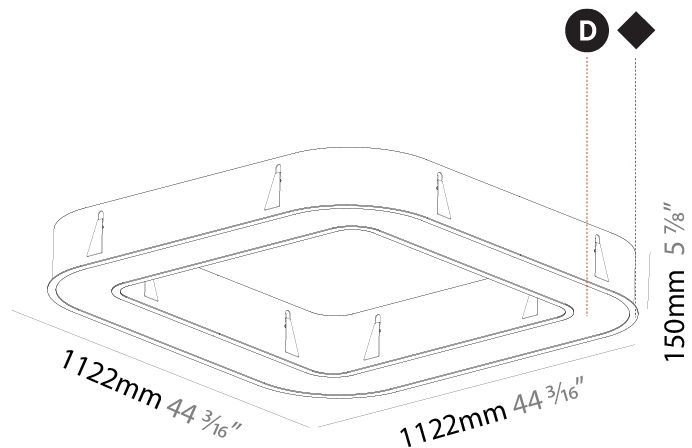

GENERAL

Series: Quantum
Brand: Prolicht
Division: Architectural
Mounting Type: Recessed
Mounting Location: Ceiling
Subcategory: Ambient

PHYSICAL

Shape: Square
Length (mm): 1122
Length (in): 44 ³/₁₆
Width (mm): 1122
Width (in): 44 ³/₁₆
Height (mm): 150
Height (in): 5 ⁷/₈
Min. Recessing Depth (mm): 160
Min. Recessing Depth (in): 6 ⁵/₁₆
Light Distribution: Direct
Weight (kg): 16.085
Weight (lbs): 35.39
Diffuser: PMMA - Opal or Micro-Prism
Fixture Finish: SSR / BKV / CWI / CRY / HAB / UFT / ITA / RUA / FTG / MYG / LOD / PUS / FRO / FUP / KIA / POP / BLS / SPG / MEY / GOH / GUM / CHC / COM / ABZ / JAG / OBR / MOS / ROR
Fixture Material: Aluminum

ELECTRICAL

Lamp Type: LED (Zhaga Standard)
Input Wattage (W): 60
Total Output Wattage (W): 48 / 38.4 (3500K)
Dimming: Non-Dimming / Phase Dimming (120Vac only) / 0-10V Dimming
Driver Included: Yes
Driver Location: Integrated
Driver Type: Constant Current - 120 / 277Vac
Driver Class: Class 2
Input Voltage (V): 120 - 277
Constant Current (MA): 350 / 1200 (3500K)

LED

Color Temperature (°K): 3000 / 3500 / 4000
Max. Delivered Lumen (lm): 5540 / 5733 / 5850
CRI: >80 CRI
Efficiency (%): 65
Lamp Life (hrs): 50000

OPTICAL

RATINGS AND CERTIFICATIONS

Certified By: Certified for North American Standards
IP rating: IP20