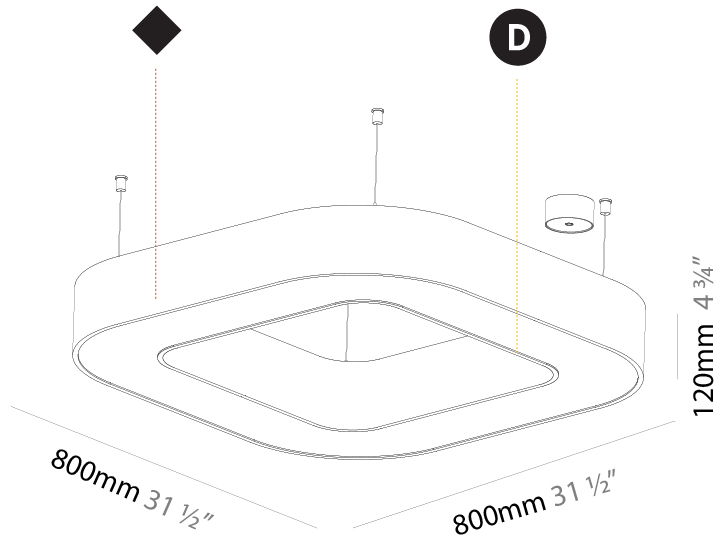

GENERAL

Series: Quantum
Brand: Prolicht
Division: Architectural
Mounting Type: Suspension
Mounting Location: Ceiling
Subcategory: Ambient

PHYSICAL

Shape: Square
Length (mm): 800
Length (in): 31 1/2
Width (mm): 800
Width (in): 31 1/2
Height (mm): 120
Height (in): 4 3/4
Max. Overall Height (mm): 2120
Max. Overall Height (in): 83 7/16
Light Distribution: Direct / Indirect
Weight (kg): 9.71
Weight (lbs): 21.44
Diffuser: [PMMA - Opal or Micro-Prism](#)
Fixture Finish: [SSR / BKV / CWI / CRY / HAB / UFT / ITA / RUA / FTG / MYG / LOD / PUS / FRO / FUP / KIA / POP / BLS / SPG / MEY / GOH / GUM / CHC / COM / ABZ / JAG / OBR / MOS / ROR](#)
Fixture Material: Aluminum

ELECTRICAL

Lamp Type: LED (Zhaga Standard)
Input Wattage (W): 40 / 20
Total Output Wattage (W): 48 / 38.4 (3500K)
Dimming: [Non-Dimming / Phase Dimming (120Vac only) / 0-10V Dimming](#)
Driver Included: Yes
Driver Location: Integrated
Driver Type: Constant Current - 120 / 277Vac
Driver Class: Class 2
Input Voltage (V): 120 - 277
Constant Current (MA): 350 / 800/400 (3500K)

LED

[Color Temperature (°K): 3000 / 3500 / 4000](#)
Max. Delivered Lumen (lm): 3690 / 3822 / 3900 Direct / 2560 / 2646 / 2700 Indirect
CRI: >80 CRI
Efficiency (%): 69.8
Lamp Life (hrs): 50000

OPTICAL

RATINGS AND CERTIFICATIONS

Certified By: Certified for North American Standards
IP rating: IP20

PROJECT
TYPE
SPECIFIER
QUANTITY
DATE