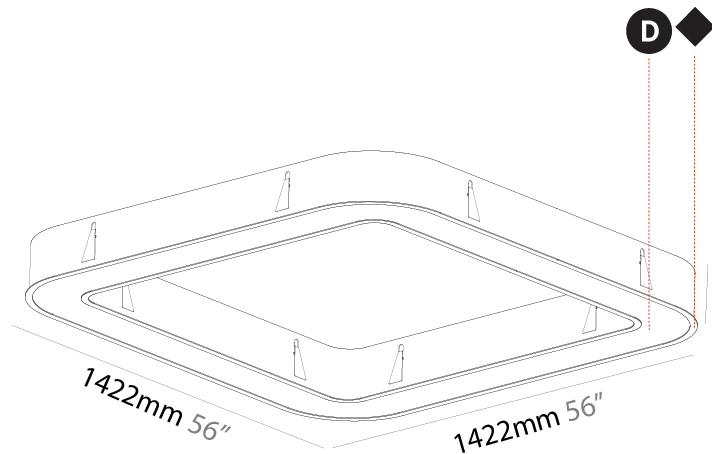

GENERAL

Series: Quantum
Brand: Prolicht
Division: Architectural
Mounting Type: Recessed
Mounting Location: Ceiling
Subcategory: Ambient

PHYSICAL

Shape: Square
Length (mm): 1422
Length (in): 56
Width (mm): 1422
Width (in): 56
Height (mm): 150
Height (in): 5 7/8
Min. Recessing Depth (mm): 160
Min. Recessing Depth (in): 6 3/16
Light Distribution: Direct
Weight (kg): 21.113
Weight (lbs): 46.45
Diffuser: PMMA - Opal or Micro-Prism
Fixture Finish: SSR / BKV / CWI / CRY / HAB / UFT / ITA / RUA / FTG / MYG / LOD / PUS / FRO / FUP / KIA / POP / BLS / SPG / MEY / GOH / GUM / CHC / COM / ABZ / JAG / OBR / MOS / ROR
Fixture Material: Aluminum

ELECTRICAL

Lamp Type: LED (Zhaga Standard)
Input Wattage (W): 80
Total Output Wattage (W): 64 / 51.2 (3500K)
Dimming: Non-Dimming / Phase Dimming (120Vac only) / 0-10V Dimming
Driver Included: Yes
Driver Location: Integrated
Driver Type: Constant Current - 120 / 277Vac
Driver Class: Class 2
Input Voltage (V): 120 - 277
Constant Current (MA): 350 / 800 (3500K)

LED

Color Temperature (*K): 3000 / 3500 / 4000
Max. Delivered Lumen (lm): 7380 / 7644 / 7800
CRI: >80 CRI
Efficiency (%): 65
Lamp Life (hrs): 50000

OPTICAL

RATINGS AND CERTIFICATIONS

Certified By: Certified for North American Standards
IP rating: IP20

PROJECT	_____
TYPE	_____
SPECIFIER	_____
QUANTITY	_____
DATE	_____