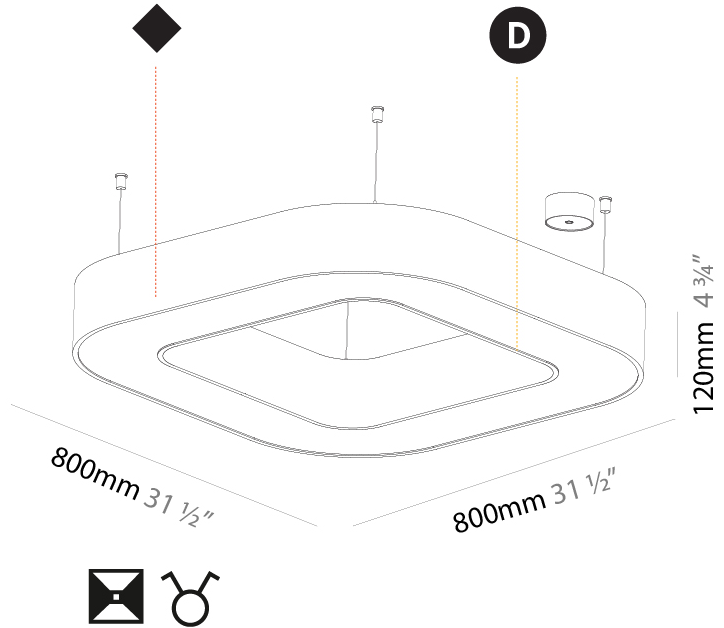

GENERAL

Series: Quantum
Brand: Prolicht
Division: Architectural
Mounting Type: Suspension
Mounting Location: Ceiling
Subcategory: Ambient

PHYSICAL

Shape: Square
Length (mm): 800
Length (in): 31 1/2
Width (mm): 800
Width (in): 31 1/2
Height (mm): 120
Height (in): 4 3/4
Max. Overall Height (mm): 2120
Max. Overall Height (in): 83 7/16
Light Distribution: Direct / Indirect
Weight (kg): 9.71
Weight (lbs): 21.44
Diffuser: [PMMA - Opal or Micro-Prism](#)
Fixture Finish: [SSR / BKV / CWI / CRY / HAB / UFT / ITA / RUA / FTG / MYG / LOD / PUS / FRO / FUP / KIA / POP / BLS / SPG / MEY / GOH / GUM / CHC / COM / ABZ / JAG / OBR / MOS / ROR](#)
Fixture Material: Aluminum

ELECTRICAL

Lamp Type: LED (Zhaga Standard)
Input Wattage (W): 40 / 20
Total Output Wattage (W): 48 / 38.4 (3500K)
Dimming: [Non-Dimming / Phase Dimming (120Vac only) / 0-10V Dimming](#)
Driver Included: Yes
Driver Location: Integrated
Driver Type: Constant Current - 120 / 277Vac
Driver Class: Class 2
Input Voltage (V): 120 - 277
Constant Current (MA): 350 / 800/400 (3500K)

LED

[Color Temperature (°K): 3000 / 3500 / 4000](#)
Max. Delivered Lumen (lm): 3690 / 3822 / 3900 Direct / 2560 / 2646 / 2700 Indirect
CRI: >80 CRI
Efficiency (%): 69.8
Lamp Life (hrs): 50000

OPTICAL

RATINGS AND CERTIFICATIONS

Certified By: Certified for North American Standards
IP rating: IP20

PROJECT
TYPE
SPECIFIER
QUANTITY
DATE