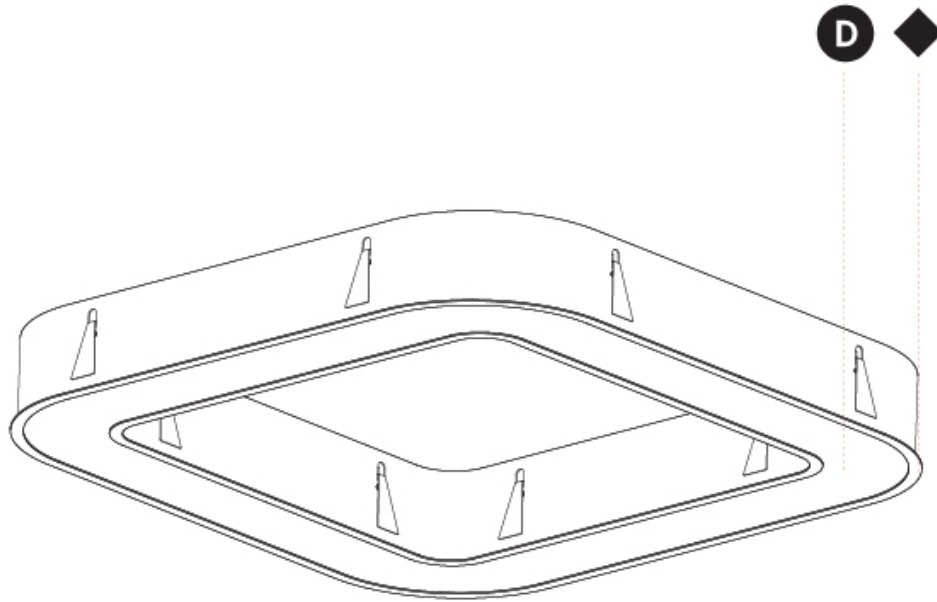

A32953-

PROJECT _____

TYPE _____

SPECIFIER _____

QUANTITY _____

DATE _____

A