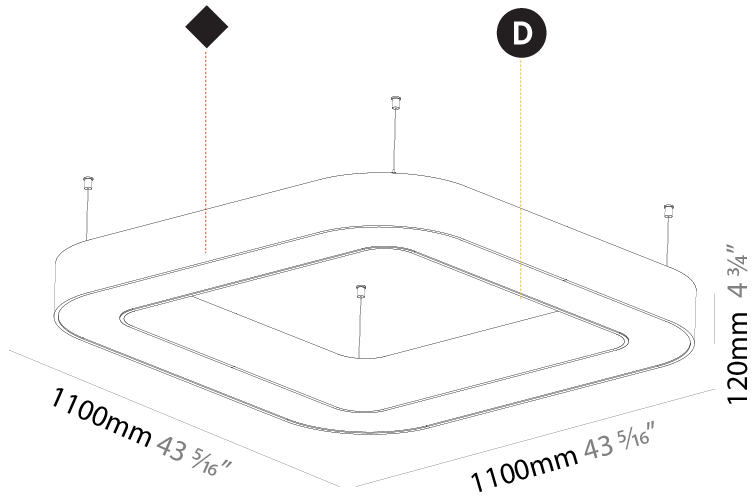

GENERAL

Series: Quantum
Brand: Prolicht
Division: Architectural
Mounting Type: Suspension
Mounting Location: Ceiling
Subcategory: Ambient

PHYSICAL

Shape: Square
Length (mm): 1100
Length (in): 43 ⁵/₁₆"
Width (mm): 1100
Width (in): 43 ⁵/₁₆"
Height (mm): 120
Height (in): 4 ³/₄"
Max. Overall Height (mm): 2120
Max. Overall Height (in): 83 ⁷/₁₆"
Light Distribution: Direct / Indirect
Weight (kg): 13.639
Weight (lbs): 30
Diffuser: [PMMA - Opal or Micro-Prism](#)
Fixture Finish: [SSR / BKV / CWI / CRY / HAB / UFT / ITA / RUA / FTG / MYG / LOD / PUS / FRO / FUP / KIA / POP / BLS / SPG / MEY / GOH / GUM / CHC / COM / ABZ / JAG / OBR / MOS / ROR](#)
Fixture Material: Aluminum

ELECTRICAL

Lamp Type: LED (Zhaga Standard)
Input Wattage (W): 100
Total Output Wattage (W): 80 / 64 (3500K)
Dimming: [Non-Dimming / Phase Dimming (120Vac only) / 0-10V Dimming](#)
Driver Included: Yes
Driver Location: Integrated
Driver Type: Constant Current - 120 / 277Vac
Driver Class: Class 2
Input Voltage (V): 120 - 277
Constant Current (MA): 350 / 1200/800 (3500K)

LED

[Color Temperature (°K): 3000 / 3500 / 4000](#)
Max. Delivered Lumen (lm): 5540 / 5733 / 5850 Direct / 4870 / 5047 / 5150 Indirect
CRI: >80 CRI
Efficiency (%): 70.9
Lamp Life (hrs): 50000

OPTICAL

RATINGS AND CERTIFICATIONS

Certified By: Certified for North American Standards
IP rating: IP20

PROJECT
TYPE
SPECIFIER
QUANTITY
DATE