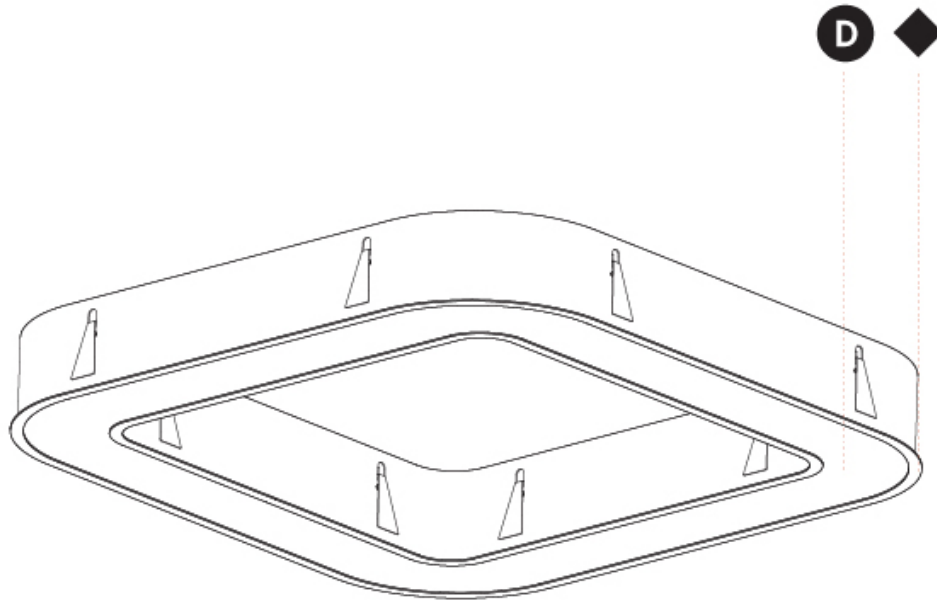

A32953-

PROJECT _____

TYPE _____

SPECIFIER _____

QUANTITY _____

DATE _____

A