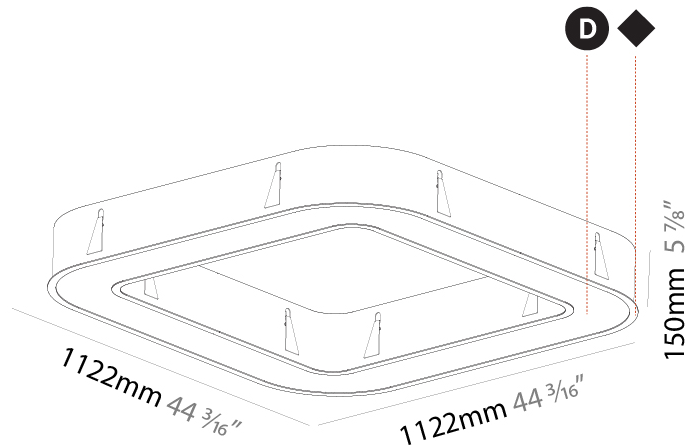

GENERAL

Series: Quantum
Brand: Prolicht
Division: Architectural
Mounting Type: Recessed
Mounting Location: Ceiling
Subcategory: Ambient

PHYSICAL

Shape: Square
Length (mm): 1122
Length (in): 44 ³/₁₆
Width (mm): 1122
Width (in): 44 ³/₁₆
Height (mm): 150
Height (in): 5 ⁷/₈
Min. Recessing Depth (mm): 160
Min. Recessing Depth (in): 6 ⁵/₁₆
Light Distribution: Direct
Weight (kg): 16.085
Weight (lbs): 35.39
Diffuser: [PMMA - Opal or Micro-Prism](#)
Fixture Finish: [SSR / BKV / CWI / CRY / HAB / UFT / ITA / RUA / FTG / MYG / LOD / PUS / FRO / FUP / KIA / POP / BLS / SPG / MEY / GOH / GUM / CHC / COM / ABZ / JAG / OBR / MOS / ROR](#)
Fixture Material: Aluminum

ELECTRICAL

Lamp Type: LED (Zhaga Standard)
Input Wattage (W): 60
Total Output Wattage (W): 48 / 38.4 (3500K)
Dimming: [Non-Dimming / Phase Dimming (120Vac only) / 0-10V Dimming](#)
Driver Included: Yes
Driver Location: Integrated
Driver Type: Constant Current - 120 / 277Vac
Driver Class: Class 2
Input Voltage (V): 120 - 277
Constant Current (MA): 350 / 1200 (3500K)

LED

[Color Temperature (°K): 3000 / 3500 / 4000](#)
Max. Delivered Lumen (lm): 5540 / 5733 / 5850
CRI: >80 CRI
Efficiency (%): 65
Lamp Life (hrs): 50000

OPTICAL

RATINGS AND CERTIFICATIONS

Certified By: Certified for North American Standards
IP rating: IP20

PROJECT
TYPE
SPECIFIER
QUANTITY
DATE