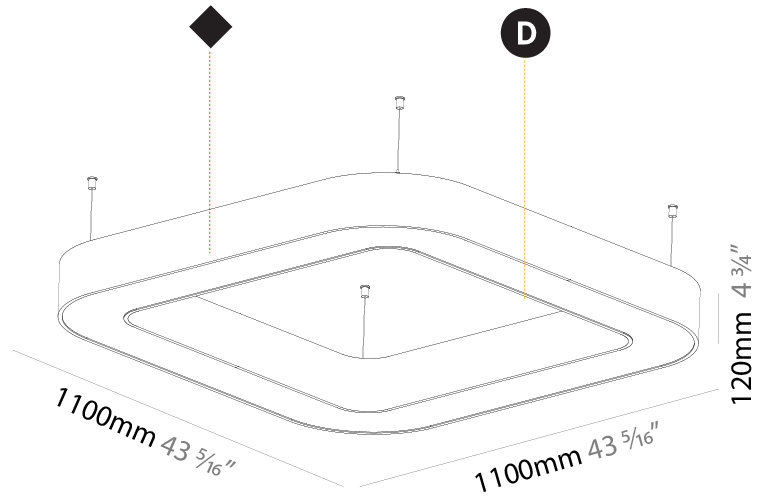

GENERAL

Series: Quantum
Brand: Prolicht
Division: Architectural
Mounting Type: Suspension
Mounting Location: Ceiling
Subcategory: Ambient

PHYSICAL

Shape: Square
Length (mm): 1100
Length (in): 43 ⁵/₁₆"
Width (mm): 1100
Width (in): 43 ⁵/₁₆"
Height (mm): 120
Height (in): 4 ³/₄"
Max. Overall Height (mm): 2120
Max. Overall Height (in): 83 ⁷/₁₆"
Light Distribution: Direct / Indirect
Weight (kg): 13.639
Weight (lbs): 30
Diffuser: [PMMA - Opal or Micro-Prism](#)
Fixture Finish: [SSR / BKV / CWI / CRY / HAB / UFT / ITA / RUA / FTG / MYG / LOD / PUS / FRO / FUP / KIA / POP / BLS / SPG / MEY / GOH / GUM / CHC / COM / ABZ / JAG / OBR / MOS / ROR](#)
Fixture Material: Aluminum

ELECTRICAL

Lamp Type: LED (Zhaga Standard)
Input Wattage (W): 100
Total Output Wattage (W): 80 / 64 (3500K)
Dimming: [Non-Dimming / Phase Dimming (120Vac only) / 0-10V Dimming](#)
Driver Included: Yes
Driver Location: Integrated
Driver Type: Constant Current - 120 / 277Vac
Driver Class: Class 2
Input Voltage (V): 120 - 277
Constant Current (MA): 350 / 1200/800 (3500K)

LED

[Color Temperature (°K): 3000 / 3500 / 4000](#)
Max. Delivered Lumen (lm): 5540 / 5733 / 5850 Direct / 4870 / 5047 / 5150 Indirect
CRI: >80 CRI
Efficiency (%): 70.9
Lamp Life (hrs): 50000

OPTICAL

RATINGS AND CERTIFICATIONS

Certified By: Certified for North American Standards
IP rating: IP20

PROJECT
TYPE
SPECIFIER
QUANTITY
DATE