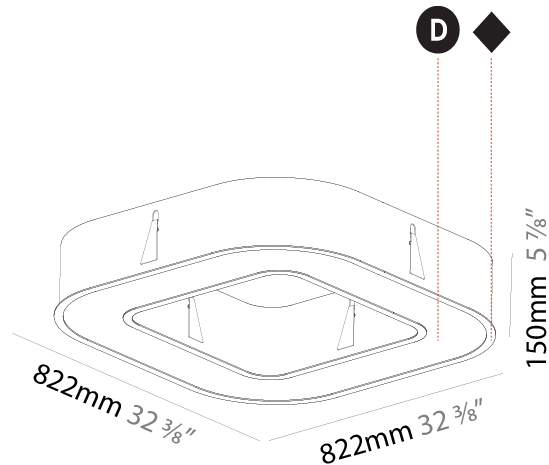

GENERAL

Series: Quantum
Brand: Prolicht
Division: Architectural
Mounting Type: Recessed
Mounting Location: Ceiling
Subcategory: Ambient

PHYSICAL

Shape: Square
Length (mm): 822
Length (in): 32 ³/₈
Width (mm): 822
Width (in): 32 ³/₈
Height (mm): 150
Height (in): 5 ⁷/₈
Min. Recessing Depth (mm): 160
Min. Recessing Depth (in): 6 ⁵/₁₆
Light Distribution: Direct
Weight (kg): 10.55
Weight (lbs): 23.21
Diffuser: [PMMA - Opal or Micro-Prism](#)
Fixture Finish: [SSR / BKV / CWI / CRY / HAB / UFT / ITA / RUA / FTG / MYG / LOD / PUS / FRO / FUP / KIA / POP / BLS / SPG / MEY / GOH / GUM / CHC / COM / ABZ / JAG / OBR / MOS / ROR](#)
Fixture Material: Aluminum

ELECTRICAL

Lamp Type: LED (Zhaga Standard)
Input Wattage (W): 40
Total Output Wattage (W): 32 / 25.6 (3500K)
Dimming: [Non-Dimming / Phase Dimming (120Vac only) / 0-10V Dimming](#)
Driver Included: Yes
Driver Location: Integrated
Driver Type: Constant Current - 120 / 277Vac
Driver Class: Class 2
Input Voltage (V): 120 - 277
Constant Current (MA): 350 / 800 (3500K)

LED

[Color Temperature (°K): 3000 / 3500 / 4000](#)
Max. Delivered Lumen (lm): 3690 / 3822 / 3900
CRI: >80 CRI
Efficiency (%): 65
Lamp Life (hrs): 50000

OPTICAL

RATINGS AND CERTIFICATIONS

Certified By: Certified for North American Standards
IP rating: IP20

PROJECT
TYPE
SPECIFIER
QUANTITY
DATE