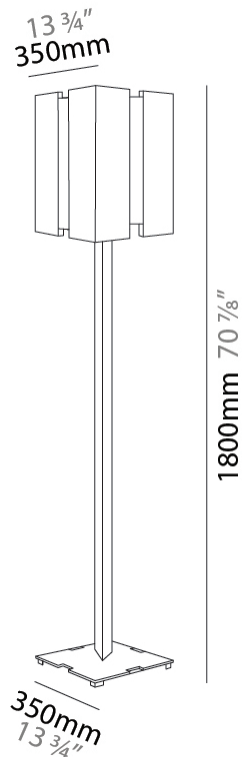

QUARTET PORTABLE

D104212-

base number   Finish Options   Diffuser Options

1. To build a product code in our configurator select the specify button on the base model # product page
2. To build a manual product code on this datasheet choose from the options listed below in blue font and add the suffix to the base model #

GENERAL

Series: Quartet
Partner: Quasar
Division: Design
Installation: Portable
Product Type: Floor
Mounting Location: Floor

PHYSICAL

Shape: Rectangle
Length (mm): 350
Length (in): 13 3/4
Width (mm): 350
Width (in): 13 3/4
Height (mm): 1800
Height (in): 70 7/8
Diffuser: PMMA
Fixture Finish: BLK / BRA / BRZ / PSS / WHI
Fixture Material: Metal

ELECTRICAL

Number of Lamps: 1
Lamp Type: LED Retrofit
Lamp Shape: A19
Input Wattage (W): 11
Bulb Included: Bulb Not Included
Max. Wattage Per Lamp (W): 11
Lamp Base: E26
Input Voltage (V): 120
Upon Request: 277Vac / GU24

LED

OPTICAL

RATINGS AND CERTIFICATIONS

Certified By: Certified for North American Standards
IP rating: IP20

PROJECT
TYPE
SPECIFIER
QUANTITY
DATE