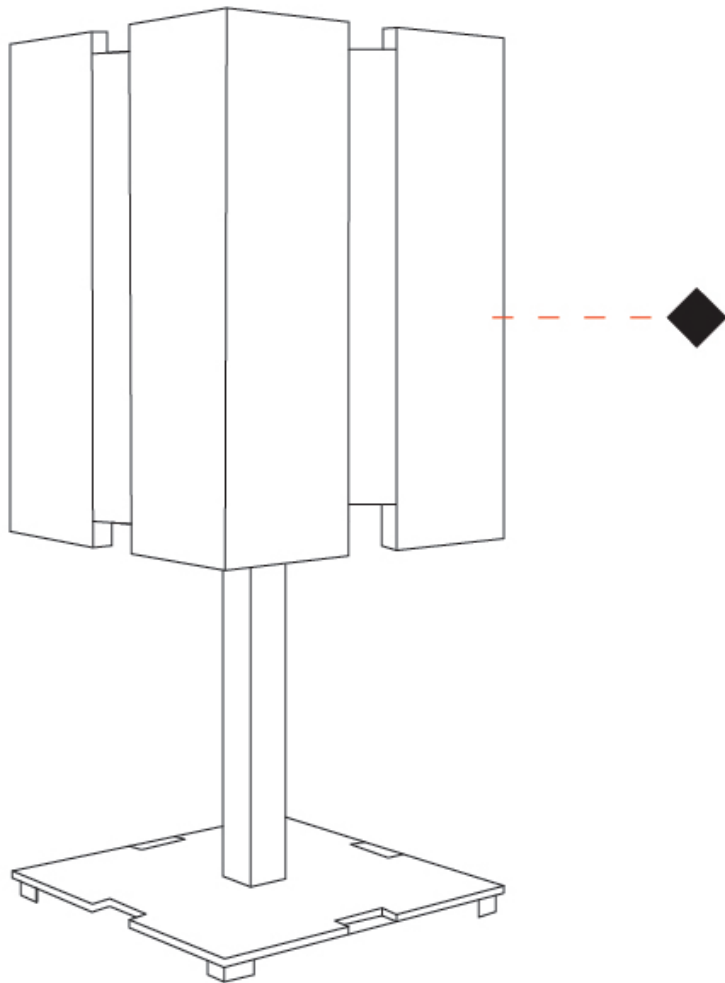

QUARTET PORTABLE

D104213-

PROJECT _____

TYPE _____

SPECIFIER _____

QUANTITY _____

DATE _____

D