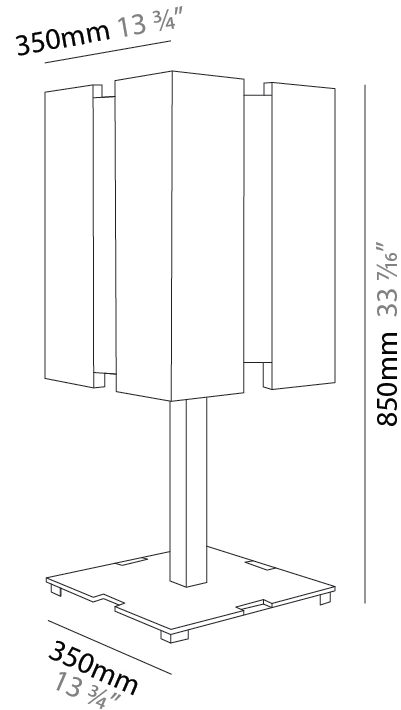

PROJECT	
TYPE	
SPECIFIER	
QUANTITY	
DATE	

QUARTET PORTABLE

D104213-

base number	Finish Options	Diffuser Options

1. To build a product code in our configurator select the specify button on the base model # product page
2. To build a manual product code on this datasheet choose from the options listed below in blue font and add the suffix to the base model #

GENERAL

Series: Quartet
Partner: Quasar
Division: Design
Installation: Portable
Product Type: Table
Mounting Location: Table

PHYSICAL

Shape: Rectangle
Length (mm): 350
Length (in): 13 3/4
Width (mm): 350
Width (in): 13 3/4
Height (mm): 850
Height (in): 33 7/16
Diffuser: PMMA
Fixture Finish: BLK / BRA / BRZ / PSS / WHI
Fixture Material: Metal

ELECTRICAL

Number of Lamps: 1
Lamp Type: LED Retrofit
Lamp Shape: A19
Bulb Included: Bulb Not Included
Total Output Wattage (W): 11 / 23
Max. Wattage Per Lamp (W): 11 / 23
Lamp Base: E26
Input Voltage (V): 120
Upon Request: 277Vac / GU24

LED

OPTICAL

RATINGS AND CERTIFICATIONS

Certified By: Certified for North American Standards
IP rating: IP20