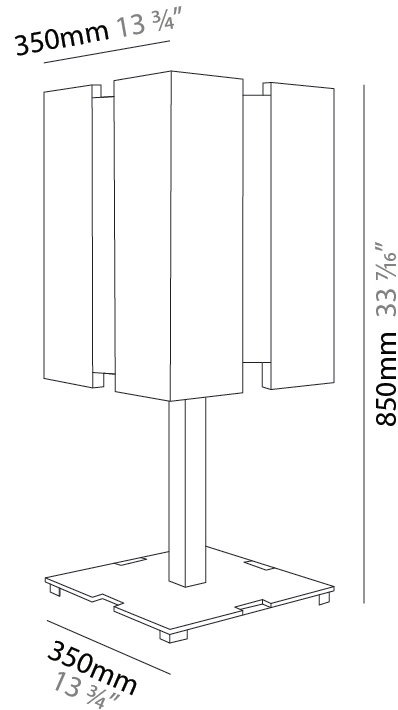

QUARTET PORTABLE

D104213- -

base number   Finish Options   Diffuser Options

PROJECT
TYPE
SPECIFIER
QUANTITY
DATE

1. To build a product code in our configurator select the specify button on the base model # product page
2. To build a manual product code on this datasheet choose from the options listed below in blue font and add the suffix to the base model #

GENERAL

Series: Quartet
Partner: Quasar
Division: Design
Installation: Portable
Product Type: Table
Mounting Location: Table

PHYSICAL

Shape: Rectangle
Length (mm): 350
Length (in): 13 3/4
Width (mm): 350
Width (in): 13 3/4
Height (mm): 850
Height (in): 33 7/16
Diffuser: PMMA
Fixture Finish: BLK / BRA / BRZ / PSS / WHI
Fixture Material: Metal

ELECTRICAL

Number of Lamps: 1
Lamp Type: LED Retrofit
Lamp Shape: A19
Bulb Included: Bulb Not Included
Total Output Wattage (W): 11 / 23
Max. Wattage Per Lamp (W): 11 / 23
Lamp Base: E26
Input Voltage (V): 120
Upon Request: 277Vac / GU24

LED

OPTICAL

RATINGS AND CERTIFICATIONS

Certified By: Certified for North American Standards
IP rating: IP20