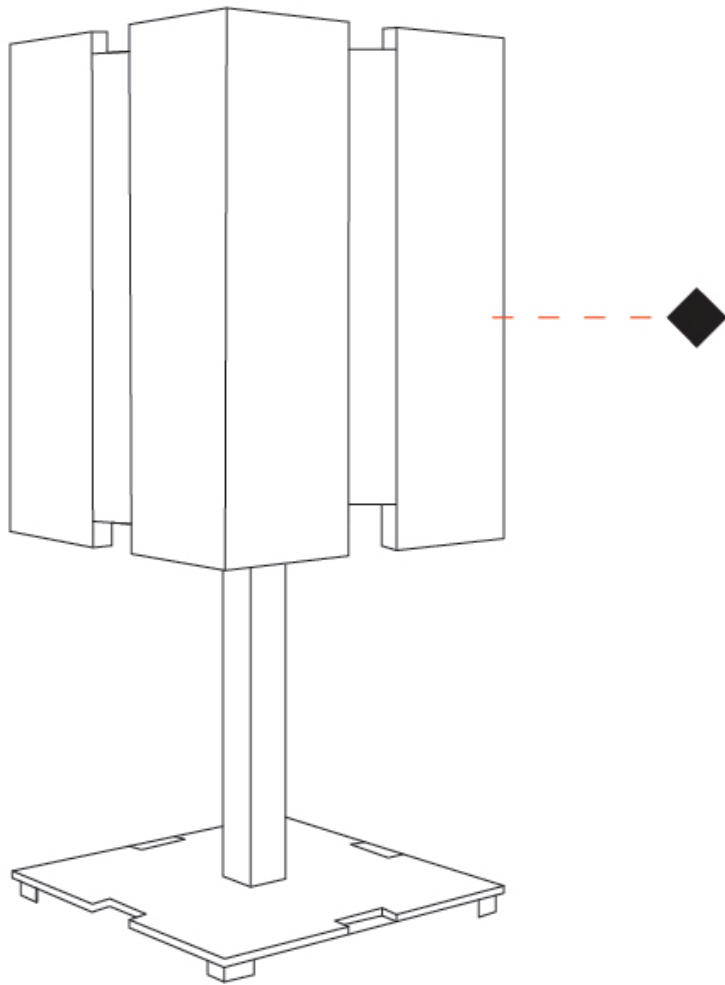

QUARTET PORTABLE

D104213-

PROJECT _____

TYPE _____

SPECIFIER _____

QUANTITY _____

DATE _____

D