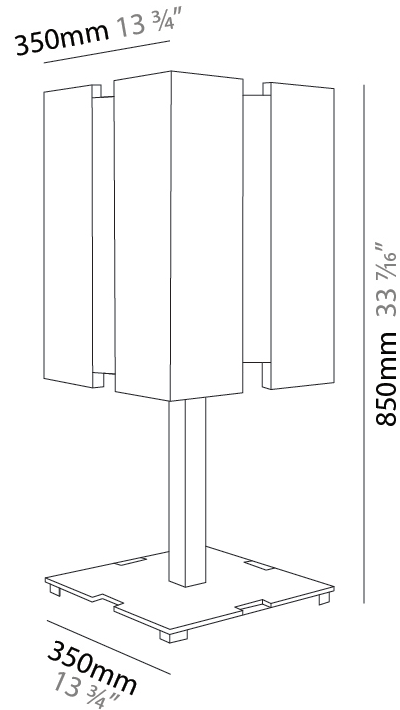

QUARTET PORTABLE

D104213- -

base number   Finish Options   Diffuser Options

PROJECT
TYPE
SPECIFIER
QUANTITY
DATE

1. To build a product code in our configurator select the specify button on the base model # product page
2. To build a manual product code on this datasheet choose from the options listed below in blue font and add the suffix to the base model #

GENERAL

Series: Quartet
Partner: Quasar
Division: Design
Installation: Portable
Product Type: Table
Mounting Location: Table

PHYSICAL

Shape: Rectangle
Length (mm): 350
Length (in): 13 3/4
Width (mm): 350
Width (in): 13 3/4
Height (mm): 850
Height (in): 33 7/16
Diffuser: PMMA
Fixture Finish: BLK / BRA / BRZ / PSS / WHI
Fixture Material: Metal

ELECTRICAL

Number of Lamps: 1
Lamp Type: LED Retrofit
Lamp Shape: A19
Bulb Included: Bulb Not Included
Total Output Wattage (W): 11 / 23
Max. Wattage Per Lamp (W): 11 / 23
Lamp Base: E26
Input Voltage (V): 120
Upon Request: 277Vac / GU24

LED

OPTICAL

RATINGS AND CERTIFICATIONS

Certified By: Certified for North American Standards
IP rating: IP20