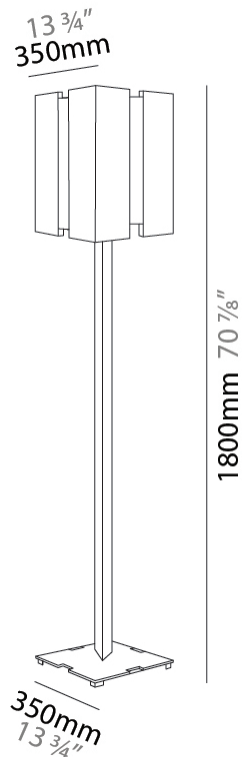

QUARTET PORTABLE

D104212- -

base number   Finish Options   Diffuser Options

1. To build a product code in our configurator select the specify button on the base model # product page
2. To build a manual product code on this datasheet choose from the options listed below in blue font and add the suffix to the base model #

GENERAL

Series: Quartet
Partner: Quasar
Division: Design
Installation: Portable
Product Type: Floor
Mounting Location: Floor

PHYSICAL

Shape: Rectangle
Length (mm): 350
Length (in): 13 3/4
Width (mm): 350
Width (in): 13 3/4
Height (mm): 1800
Height (in): 70 7/8
Diffuser: PMMA
Fixture Finish: BLK / BRA / BRZ / PSS / WHI
Fixture Material: Metal

ELECTRICAL

Number of Lamps: 1
Lamp Type: LED Retrofit
Lamp Shape: A19
Input Wattage (W): 11
Bulb Included: Bulb Not Included
Max. Wattage Per Lamp (W): 11
Lamp Base: E26
Input Voltage (V): 120
Upon Request: 277Vac / GU24

LED

OPTICAL

RATINGS AND CERTIFICATIONS

Certified By: Certified for North American Standards
IP rating: IP20

PROJECT
TYPE
SPECIFIER
QUANTITY
DATE