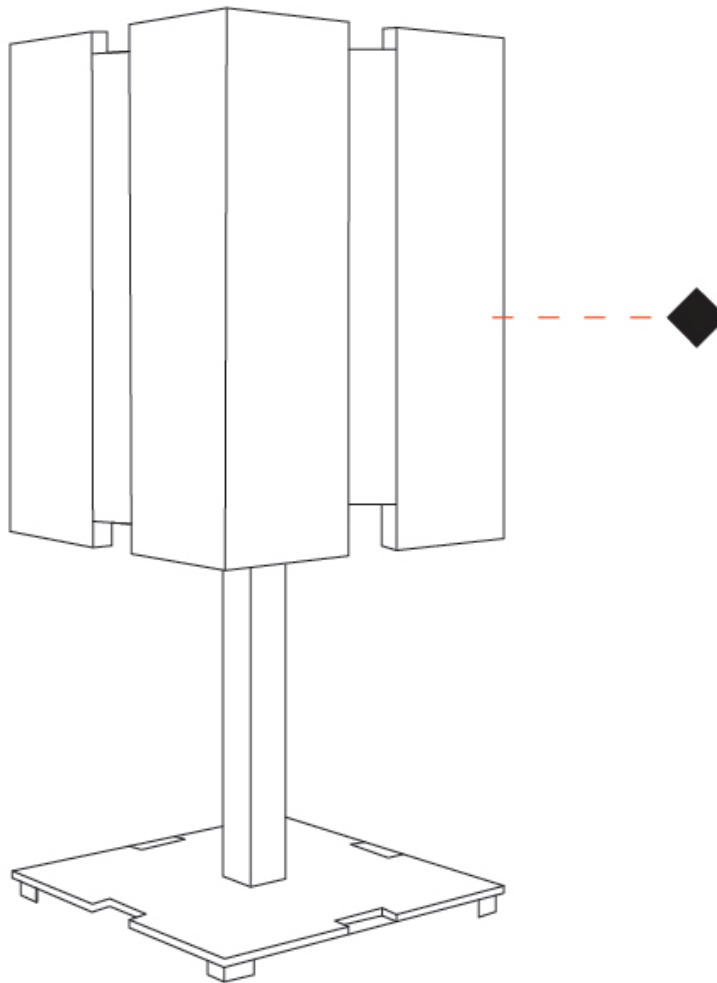

QUARTET PORTABLE

D104213-

PROJECT _____

TYPE _____

SPECIFIER _____

QUANTITY _____

DATE _____

D