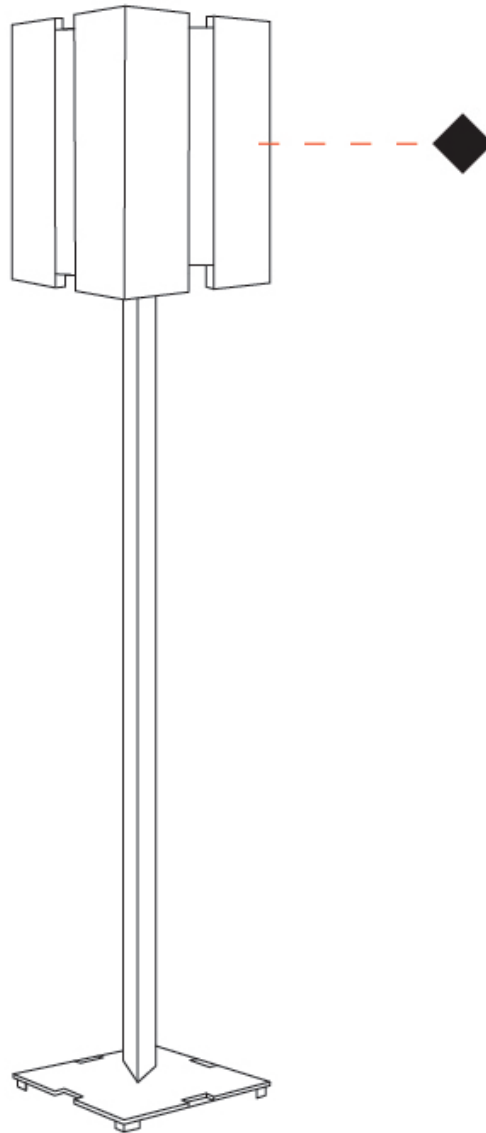

QUARTET PORTABLE

D104212-

PROJECT _____

TYPE _____

SPECIFIER _____

QUANTITY _____

DATE _____

D