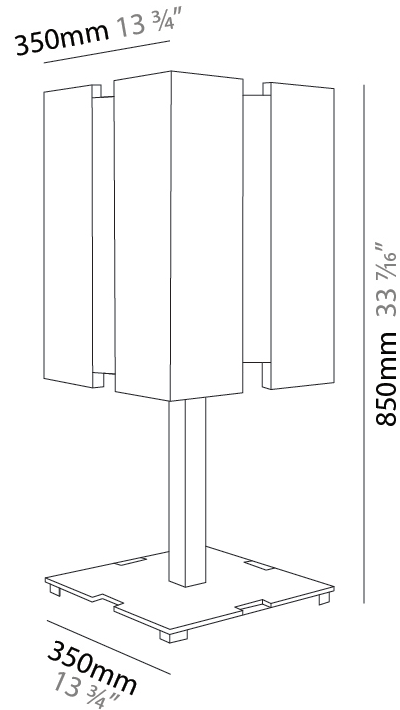

QUARTET PORTABLE

D104213- -

base number   Finish   Diffuser
Options   Options

1. To build a product code in our configurator select the specify button on the base model # product page
2. To build a manual product code on this datasheet choose from the options listed below in blue font and add the suffix to the base model #

GENERAL

Series: Quartet
Partner: Quasar
Division: Design
Installation: Portable
Product Type: Table
Mounting Location: Table

PHYSICAL

Shape: Rectangle
Length (mm): 350
Length (in): 13 3/4
Width (mm): 350
Width (in): 13 3/4
Height (mm): 850
Height (in): 33 7/16
Diffuser: PMMA
Fixture Finish: BLK / BRA / BRZ / PSS / WHI
Fixture Material: Metal

ELECTRICAL

Number of Lamps: 1
Lamp Type: LED Retrofit
Lamp Shape: A19
Bulb Included: Bulb Not Included
Total Output Wattage (W): 11 / 23
Max. Wattage Per Lamp (W): 11 / 23
Lamp Base: E26
Input Voltage (V): 120
Upon Request: 277Vac / GU24

LED

OPTICAL

RATINGS AND CERTIFICATIONS

Certified By: Certified for North American Standards
IP rating: IP20

PROJECT
TYPE
SPECIFIER
QUANTITY
DATE