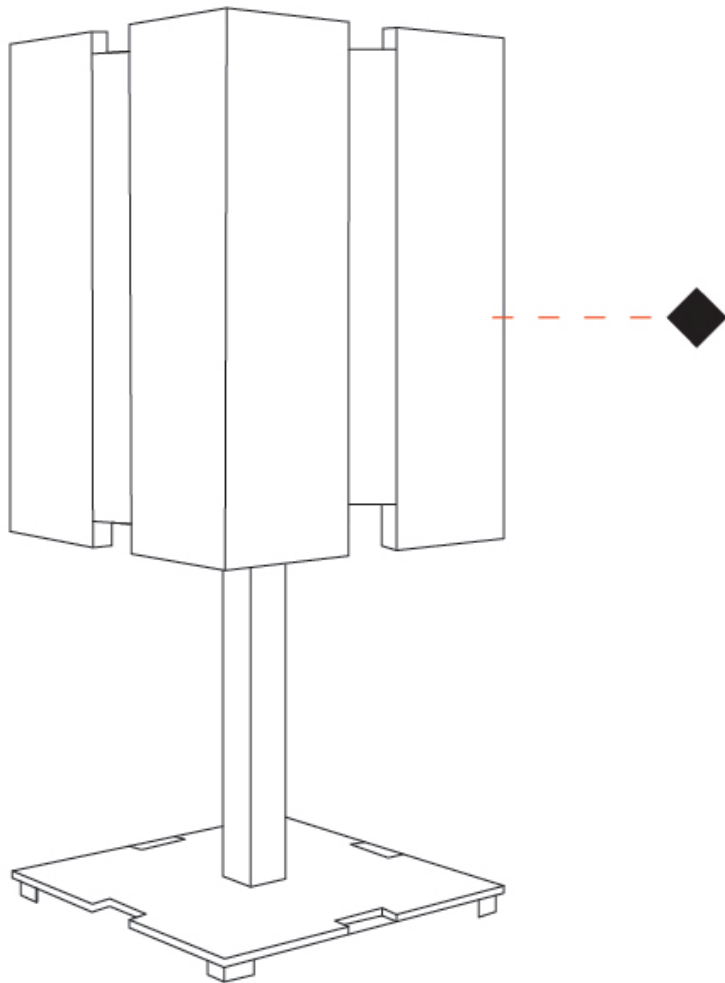

QUARTET PORTABLE

D104213-

PROJECT
TYPE
SPECIFIER
QUANTITY
DATE

D