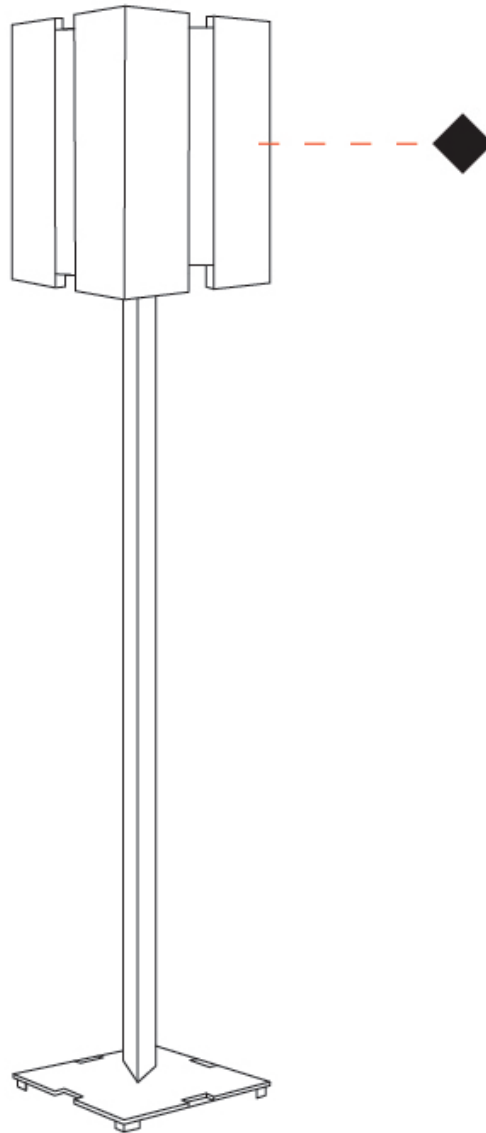

QUARTET PORTABLE

D104212-

PROJECT

TYPE

SPECIFIER

QUANTITY

DATE

D