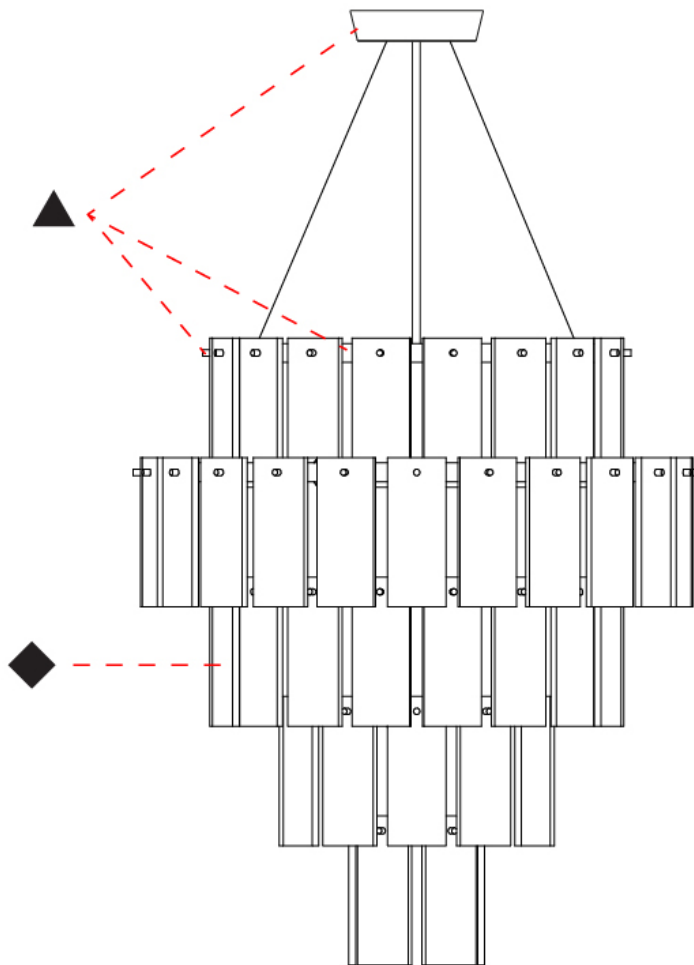

QUARZ SUSPENSION

D51054-

PROJECT _____

TYPE _____

SPECIFIER _____

QUANTITY _____

DATE _____

D