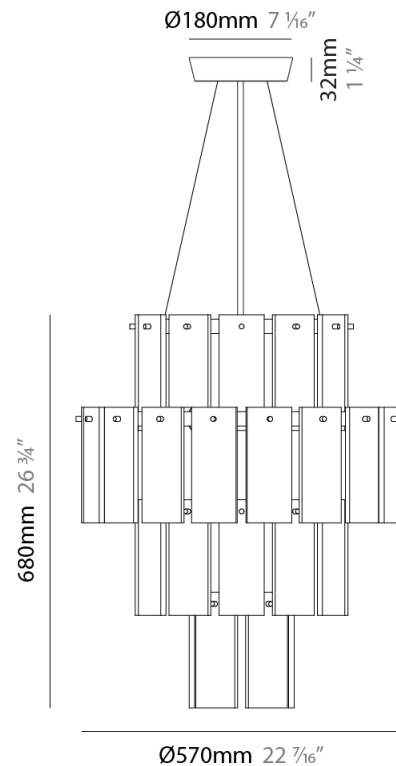

QUARZ SUSPENSION

D51051- -

base number   Finish Options   Finish Options

1. To build a product code in our configurator select the specify button on the base model # product page
2. To build a manual product code on this datasheet choose from the options listed below in blue font and add the suffix to the base model #

GENERAL

Series: Quarz
Brand: Fambuena
Division: Design
Mounting Type: Suspension
Mounting Location: Ceiling
Subcategory: Pendant

PHYSICAL

Shape: Abstract
Diameter (mm): 570
Diameter (in): 22 ⁷/₁₆"
Height (mm): 680
Height (in): 26 ³/₄"
Light Distribution: Direct
Fixture Finish: WHA / OAK / DOW
Holder Finish: BRA / PWT
Fixture Material: Metal / Wood
Cable Details: Cable length 2000mm / 79"

ELECTRICAL

Lamp Type: LED
Input Wattage (W): 24
Total Output Wattage (W): 20.7
Dimming: Non-Dimmable
Driver Included: Yes
Driver Location: Integrated
Driver Type: Constant Current - 120Vac
Driver Class: Class 2
Input Voltage (V): 120 - 277
Constant Current (mA): 500
Upon Request: 0-10Vdc dimming / Phase dimming 120Vac / Non-dimming 120/277Vac

LED

Color Temperature (°K): 2700
Nominal Lumen (lm): 1850
CRI: >85 CRI
Lamp Life (hrs): 50000

OPTICAL

RATINGS AND CERTIFICATIONS

Certified By: Certified for North American Standards
IP rating: IP20

PROJECT
TYPE
SPECIFIER
QUANTITY
DATE