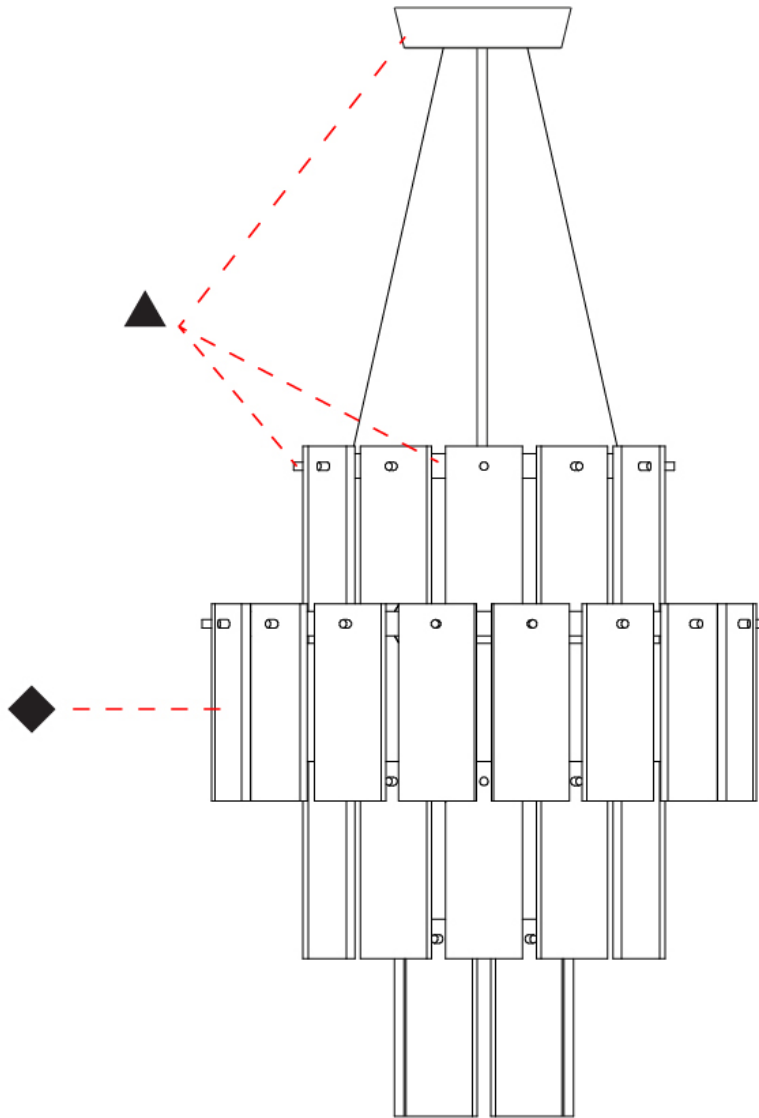

D51051-

PROJECT _____

TYPE _____

SPECIFIER _____

QUANTITY _____

DATE _____

D