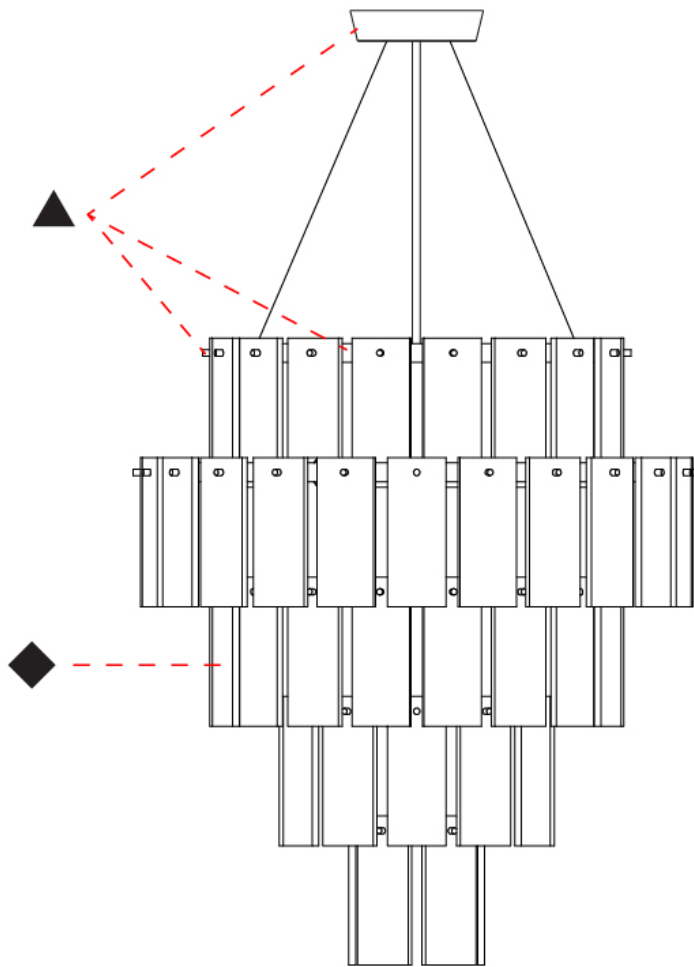

PROJECT _____

TYPE _____

SPECIFIER _____

QUANTITY _____

DATE _____

D