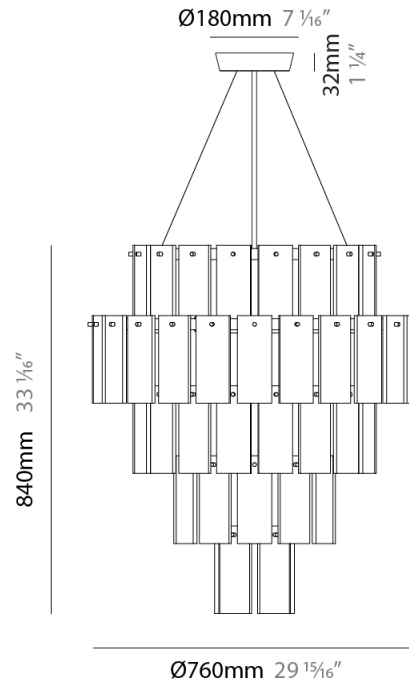

QUARZ SUSPENSION

D51054- -

base number   Finish Options   Finish Options

1. To build a product code in our configurator select the specify button on the base model # product page
2. To build a manual product code on this datasheet choose from the options listed below in blue font and add the suffix to the base model #

GENERAL

Series: Quarz
Brand: Fambuena
Division: Design
Mounting Type: Suspension
Mounting Location: Ceiling
Subcategory: Pendant

PHYSICAL

Shape: Abstract
Diameter (mm): 760
Diameter (in): 30
Height (mm): 840
Height (in): 33
Light Distribution: Direct
Fixture Finish: WHA / OAK / DOW
Holder Finish: BRA / PWT
Fixture Material: Metal / Alabaster
Cable Details: Cable length 2000mm / 79"

ELECTRICAL

Lamp Type: LED
Input Wattage (W): 24
Total Output Wattage (W): 20.7
Dimming: Non-Dimmable
Driver Included: Yes
Driver Location: Integrated
Driver Type: Constant Current - 120Vac
Driver Class: Class 2
Input Voltage (V): 120 - 277
Constant Current (MA): 500
Upon Request: 0-10Vdc dimming / Phase dimming 120Vac / Non-dimming 120/277Vac

LED

Color Temperature (°K): 2700
Nominal Lumen (lm): 1850
CRI: >85 CRI
Lamp Life (hrs): 50000

OPTICAL

RATINGS AND CERTIFICATIONS

Certified By: Certified for North American Standards
IP rating: IP20

PROJECT
TYPE
SPECIFIER
QUANTITY
DATE