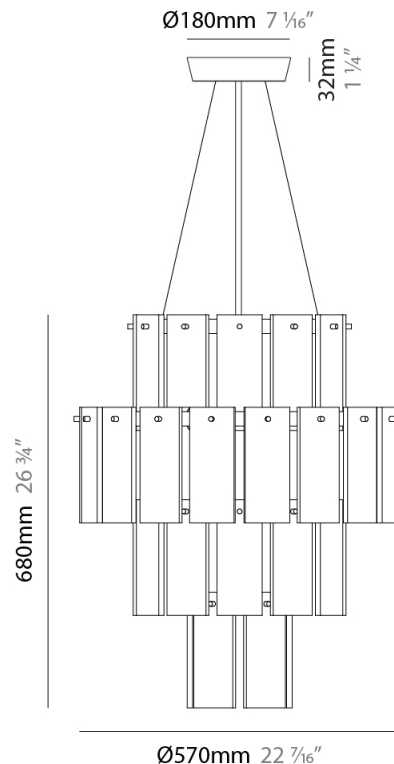

QUARZ SUSPENSION

D51051- _____ - _____

base number   Finish Options   Finish Options

1. To build a product code in our configurator select the specify button on the base model # product page
2. To build a manual product code on this datasheet choose from the options listed below in blue font and add the suffix to the base model #

GENERAL

Series: Quarz
Brand: Fambuena
Division: Design
Mounting Type: Suspension
Mounting Location: Ceiling
Subcategory: Pendant

PHYSICAL

Shape: Abstract
Diameter (mm): 570
Diameter (in): 22 ⁷/₁₆"
Height (mm): 680
Height (in): 26 ³/₄"
Light Distribution: Direct
Fixture Finish: WHA / OAK / DOW
Holder Finish: BRA / PWT
Fixture Material: Metal / Wood
Cable Details: Cable length 2000mm / 79"

ELECTRICAL

Lamp Type: LED
Input Wattage (W): 24
Total Output Wattage (W): 20.7
Dimming: Non-Dimmable
Driver Included: Yes
Driver Location: Integrated
Driver Type: Constant Current - 120Vac
Driver Class: Class 2
Input Voltage (V): 120 - 277
Constant Current (MA): 500
Upon Request: 0-10Vdc dimming / Phase dimming 120Vac / Non-dimming 120/277Vac

LED

Color Temperature (°K): 2700
Nominal Lumen (lm): 1850
CRI: >85 CRI
Lamp Life (hrs): 50000

OPTICAL

RATINGS AND CERTIFICATIONS

Certified By: Certified for North American Standards
IP rating: IP20