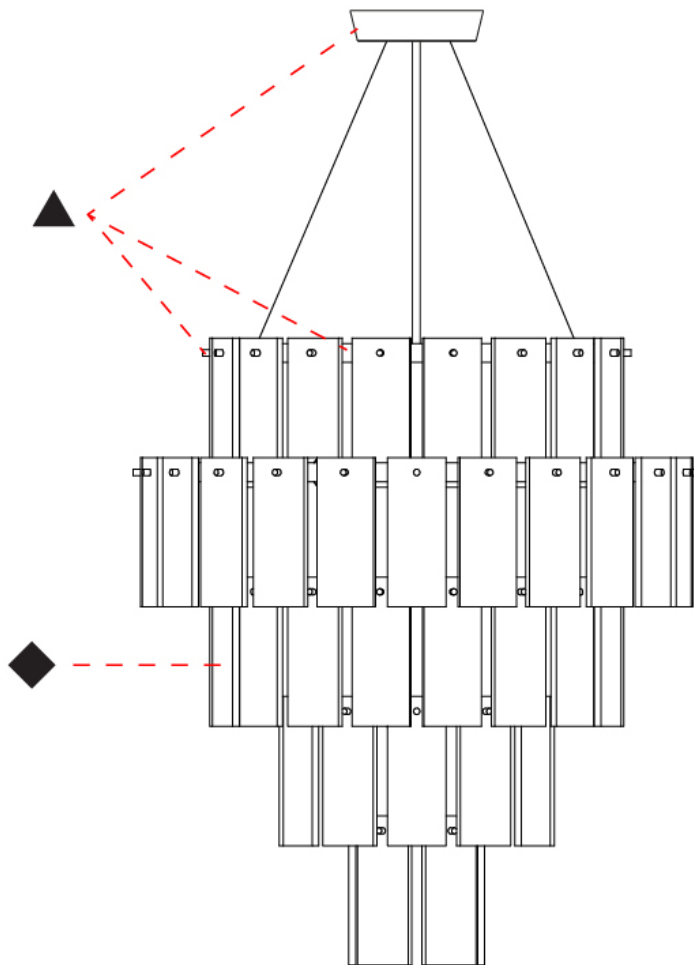

QUARZ SUSPENSION

D51054-

PROJECT

TYPE

SPECIFIER

QUANTITY

DATE

D