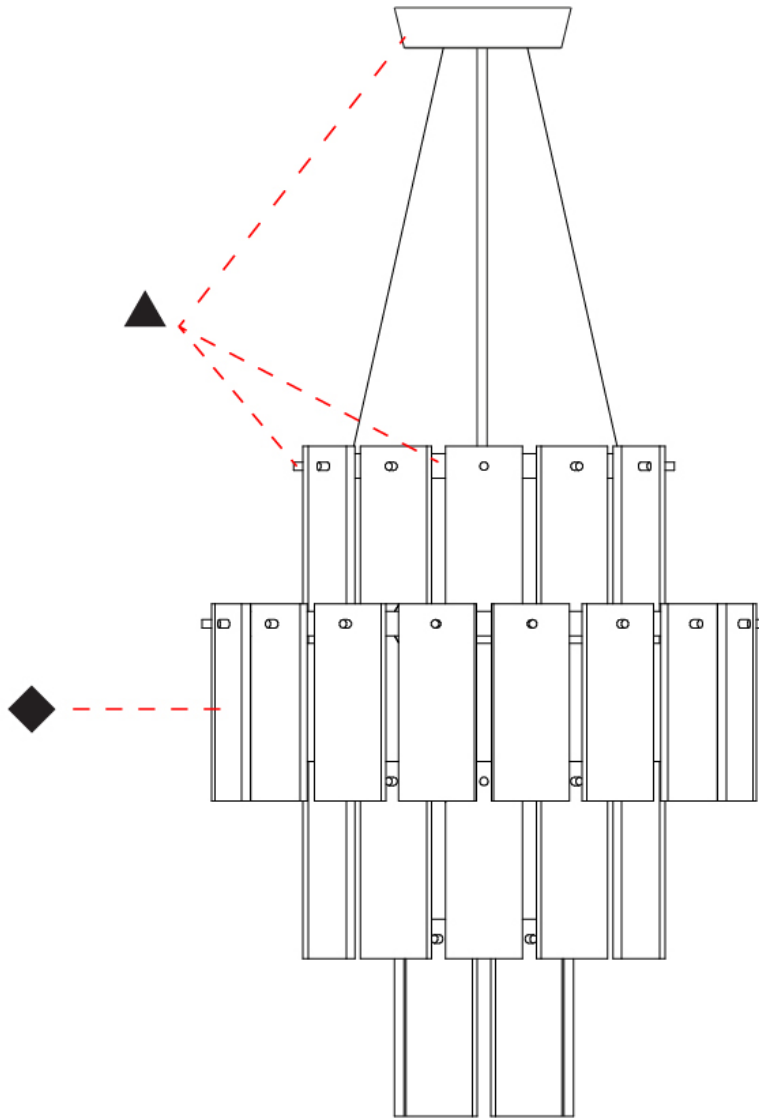

PROJECT	_____
TYPE	_____
SPECIFIER	_____
QUANTITY	_____
DATE	_____

D