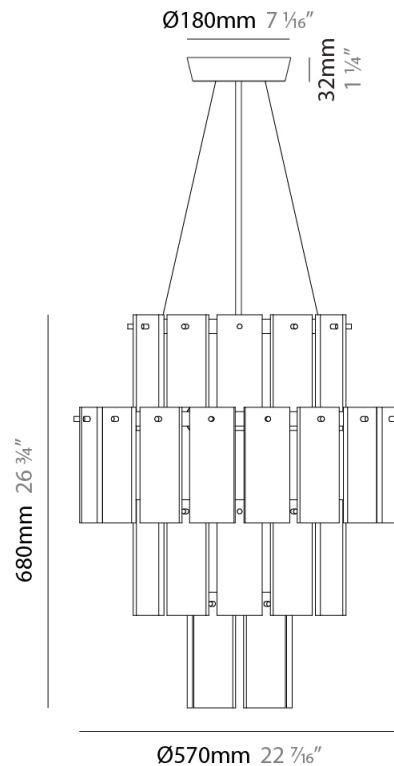

PROJECT	
TYPE	
SPECIFIER	
QUANTITY	
DATE	

QUARZ SUSPENSION

D51051- -

base number   Finish Options   Finish Options

1. To build a product code in our configurator select the specify button on the base model # product page
2. To build a manual product code on this datasheet choose from the options listed below in blue font and add the suffix to the base model #

GENERAL

Series: Quarz
Brand: Fambuena
Division: Design
Mounting Type: Suspension
Mounting Location: Ceiling
Subcategory: Pendant

PHYSICAL

Shape: Abstract
Diameter (mm): 570
Diameter (in): 22 7/16
Height (mm): 680
Height (in): 26 3/4
Light Distribution: Direct
Fixture Finish: WHA / OAK / DOW
Holder Finish: BRA / PWT
Fixture Material: Metal / Wood
Cable Details: Cable length 2000mm / 79"

ELECTRICAL

Lamp Type: LED
Input Wattage (W): 24
Total Output Wattage (W): 20.7
Dimming: Non-Dimmable
Driver Included: Yes
Driver Location: Integrated
Driver Type: Constant Current - 120Vac
Driver Class: Class 2
Input Voltage (V): 120 - 277
Constant Current (mA): 500
Upon Request: 0-10Vdc dimming / Phase dimming 120Vac / Non-dimming 120/277Vac

LED

Color Temperature (°K): 2700
Nominal Lumen (lm): 1850
CRI: >85 CRI
Lamp Life (hrs): 50000

OPTICAL

RATINGS AND CERTIFICATIONS

Certified By: Certified for North American Standards
IP rating: IP20