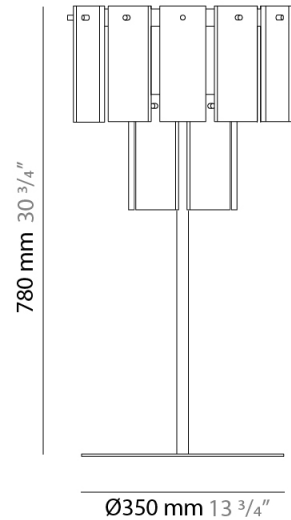

PROJECT	_____
TYPE	_____
SPECIFIER	_____
QUANTITY	_____
DATE	_____

QUARZ PORTABLE

D54054- _____ - _____
base number   Finish   Finish
                         Options   Options

1. To build a product code in our configurator select the specify button on the base model # product page
2. To build a manual product code on this datasheet choose from the options listed below in blue font and add the suffix to the base model #

GENERAL

Series: Quarz
Brand: Fambuena
Division: Design
Mounting Type: Portable
Mounting Location: Table
Subcategory: Table

PHYSICAL

Shape: Abstract
Diameter (mm): 350
Diameter (in): 13 3/4
Height (mm): 780
Height (in): 30 3/4
Light Distribution: Direct
Fixture Finish: WHA / OAK / DOW
Holder Finish: BRA / PWT
Fixture Material: Metal / Wood

ELECTRICAL

Number of Lamps: 1
Lamp Type: LED Retrofit
Lamp Shape: A19
Bulb Included: Bulb Not Included
Max. Wattage Per Lamp (W): 11
Lamp Base: E26
Input Voltage (V): 120
Upon Request: 277Vac / GU24

LED

OPTICAL

RATINGS AND CERTIFICATIONS

Certified By: Certified for North American Standards
IP rating: IP20