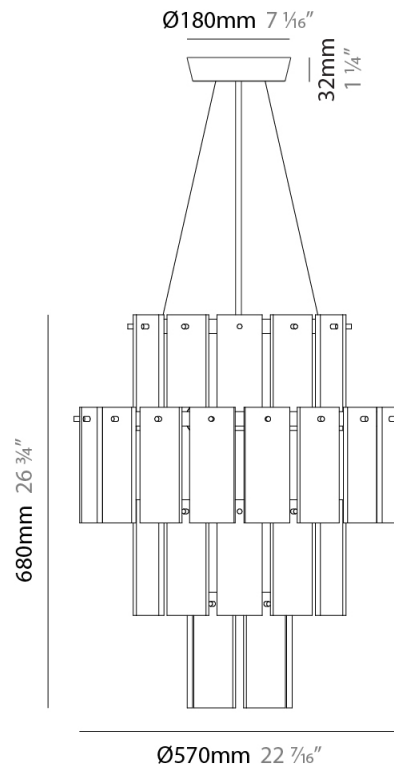

QUARZ SUSPENSION

D51051- -

base number   Finish Options   Finish Options

1. To build a product code in our configurator select the specify button on the base model # product page
2. To build a manual product code on this datasheet choose from the options listed below in blue font and add the suffix to the base model #

GENERAL

Series: Quarz
Brand: Fambuena
Division: Design
Mounting Type: Suspension
Mounting Location: Ceiling
Subcategory: Pendant

PHYSICAL

Shape: Abstract
Diameter (mm): 570
Diameter (in): 22 ⁷/₁₆"
Height (mm): 680
Height (in): 26 ³/₄"
Light Distribution: Direct
Fixture Finish: WHA / OAK / DOW
Holder Finish: BRA / PWT
Fixture Material: Metal / Wood
Cable Details: Cable length 2000mm / 79"

ELECTRICAL

Lamp Type: LED
Input Wattage (W): 24
Total Output Wattage (W): 20.7
Dimming: Non-Dimmable
Driver Included: Yes
Driver Location: Integrated
Driver Type: Constant Current - 120Vac
Driver Class: Class 2
Input Voltage (V): 120 - 277
Constant Current (MA): 500
Upon Request: 0-10Vdc dimming / Phase dimming 120Vac / Non-dimming 120/277Vac

LED

Color Temperature (°K): 2700
Nominal Lumen (lm): 1850
CRI: >85 CRI
Lamp Life (hrs): 50000

OPTICAL

RATINGS AND CERTIFICATIONS

Certified By: Certified for North American Standards
IP rating: IP20