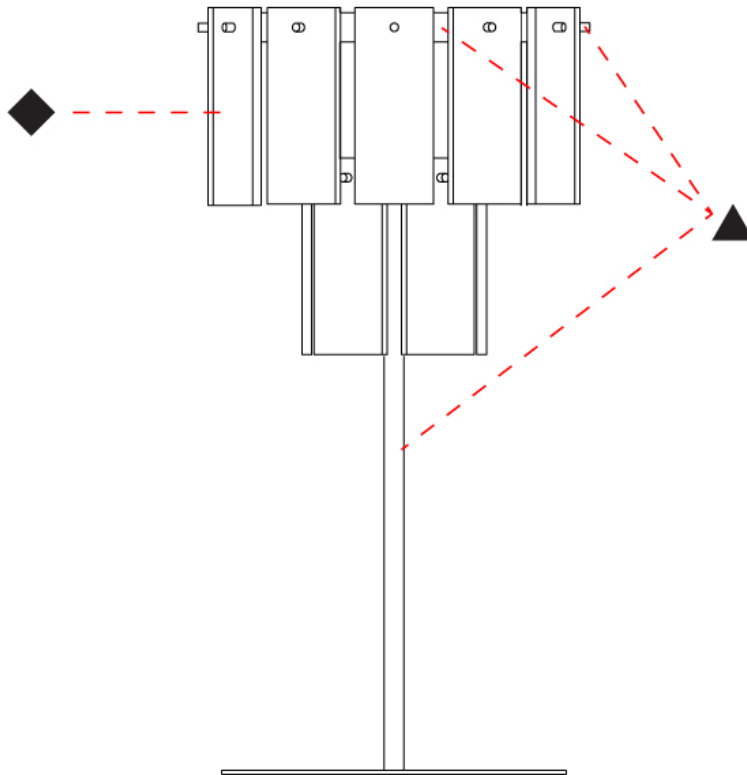

D54054-

PROJECT _____

TYPE _____

SPECIFIER _____

QUANTITY _____

DATE _____

D