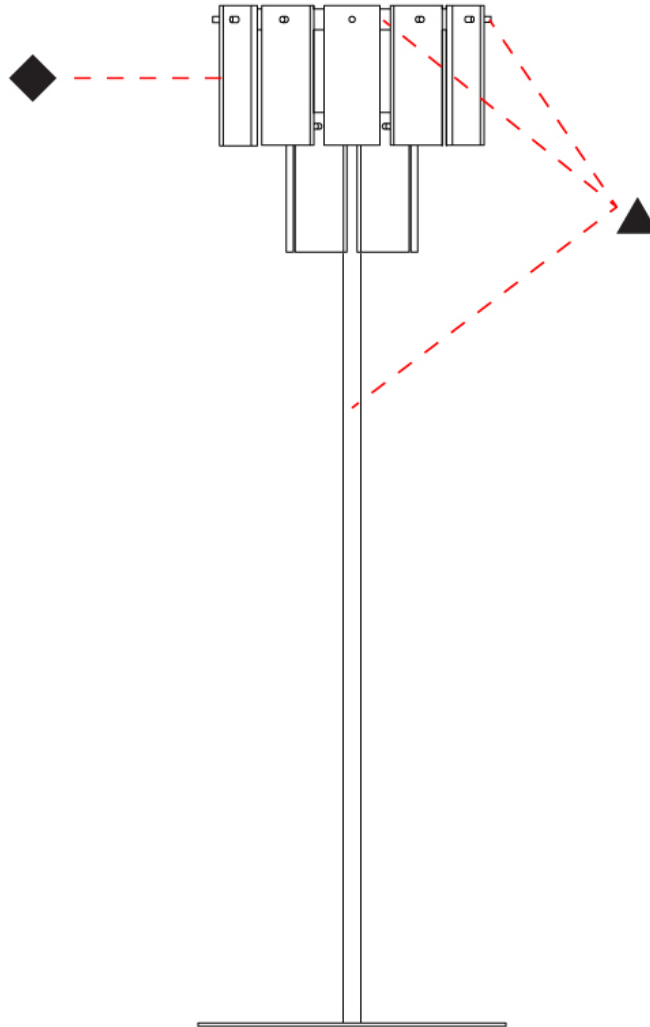

PROJECT _____

TYPE _____

SPECIFIER _____

QUANTITY _____

DATE _____

D