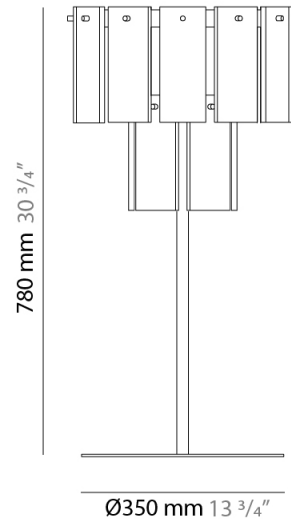

QUARZ PORTABLE

D54054- _____ - _____

base number   Finish Options   Finish Options

1. To build a product code in our configurator select the specify button on the base model # product page
2. To build a manual product code on this datasheet choose from the options listed below in blue font and add the suffix to the base model #

GENERAL

Series: Quarz
Brand: Fambuena
Division: Design
Mounting Type: Portable
Mounting Location: Table
Subcategory: Table

PHYSICAL

Shape: Abstract
Diameter (mm): 350
Diameter (in): 13 3/4
Height (mm): 780
Height (in): 30 3/4
Light Distribution: Direct
Fixture Finish: WHA / OAK / DOW
Holder Finish: BRA / PWT
Fixture Material: Metal / Wood

ELECTRICAL

Number of Lamps: 1
Lamp Type: LED Retrofit
Lamp Shape: A19
Bulb Included: Bulb Not Included
Max. Wattage Per Lamp (W): 11
Lamp Base: E26
Input Voltage (V): 120
Upon Request: 277Vac / GU24

LED

OPTICAL

RATINGS AND CERTIFICATIONS

Certified By: Certified for North American Standards
IP rating: IP20

PROJECT	_____
TYPE	_____
SPECIFIER	_____
QUANTITY	_____
DATE	_____