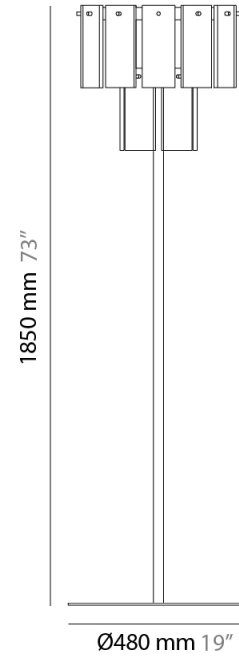

QUARZ PORTABLE

D54055- : D54055-BRA-WHA -

base number Finish Options Finish Options

1. To build a product code in our configurator select the specify button on the base model # product page
2. To build a manual product code on this datasheet choose from the options listed below in blue font and add the suffix to the base model #

GENERAL

Series: Quarz
Brand: Fambuena
Division: Design
Mounting Type: Portable
Mounting Location: Floor
Subcategory: Floor

PHYSICAL

Shape: Abstract
Diameter (mm): 480
Diameter (in): 19
Height (mm): 1850
Height (in): 73
Light Distribution: Direct
Fixture Material: Metal

ELECTRICAL

Number of Lamps: 1
Lamp Type: LED Retrofit
Lamp Shape: A19
Bulb Included: Bulb Not Included
Max. Wattage Per Lamp (W): 11 / 20
Lamp Base: E26
Input Voltage (V): 120

LED

OPTICAL

RATINGS AND CERTIFICATIONS

Certified By: Certified for North American Standards
IP rating: IP20

PROJECT _____
TYPE _____
SPECIFIER _____
QUANTITY _____
DATE _____