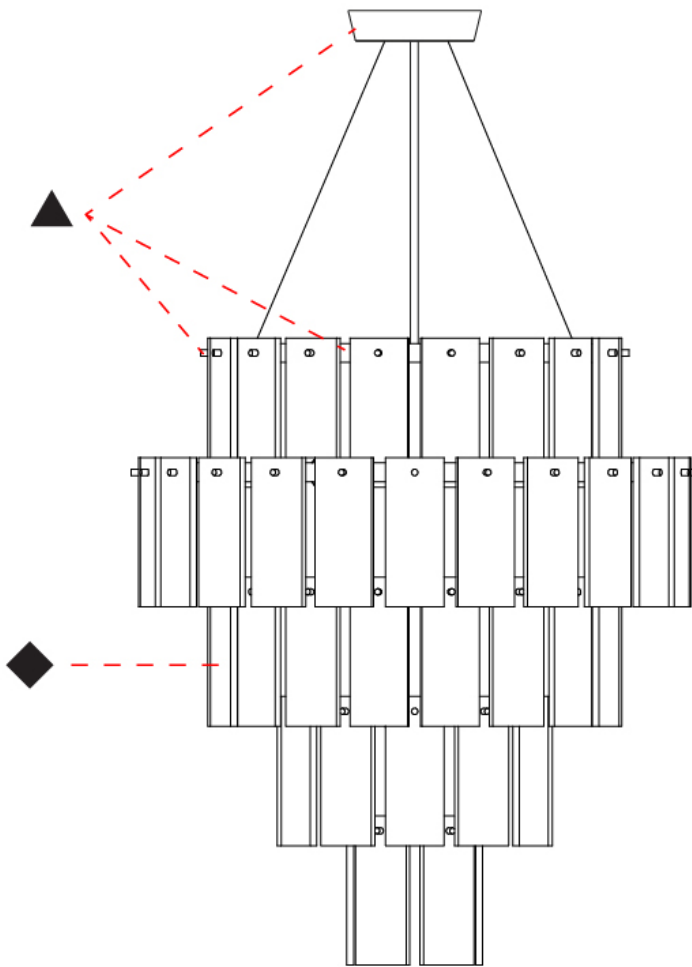

PROJECT _____

TYPE _____

SPECIFIER _____

QUANTITY _____

DATE _____

D