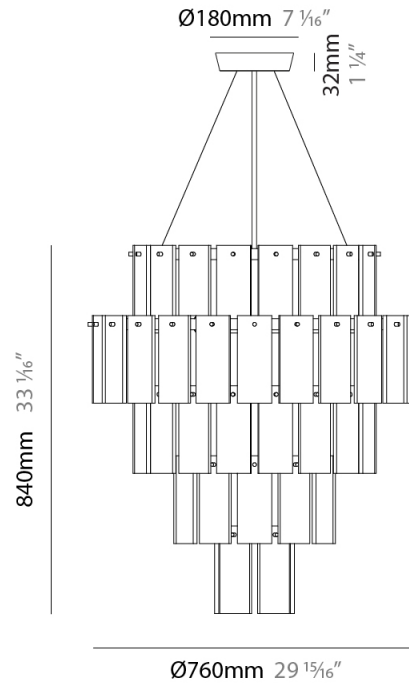

QUARZ SUSPENSION

D51054- -

base number   Finish Options   Finish Options

1. To build a product code in our configurator select the specify button on the base model # product page
2. To build a manual product code on this datasheet choose from the options listed below in blue font and add the suffix to the base model #

GENERAL

Series: Quarz
Brand: Fambuena
Division: Design
Mounting Type: Suspension
Mounting Location: Ceiling
Subcategory: Pendant

PHYSICAL

Shape: Abstract
Diameter (mm): 760
Diameter (in): 30
Height (mm): 840
Height (in): 33
Light Distribution: Direct
Fixture Finish: WHA / OAK / DOW
Holder Finish: BRA / PWT
Fixture Material: Metal / Alabaster
Cable Details: Cable length 2000mm / 79"

ELECTRICAL

Lamp Type: LED
Input Wattage (W): 24
Total Output Wattage (W): 20.7
Dimming: Non-Dimmable
Driver Included: Yes
Driver Location: Integrated
Driver Type: Constant Current - 120Vac
Driver Class: Class 2
Input Voltage (V): 120 - 277
Constant Current (MA): 500
Upon Request: 0-10Vdc dimming / Phase dimming 120Vac / Non-dimming 120/277Vac

LED

Color Temperature (°K): 2700
Nominal Lumen (lm): 1850
CRI: >85 CRI
Lamp Life (hrs): 50000

OPTICAL

RATINGS AND CERTIFICATIONS

Certified By: Certified for North American Standards
IP rating: IP20

PROJECT
TYPE
SPECIFIER
QUANTITY
DATE