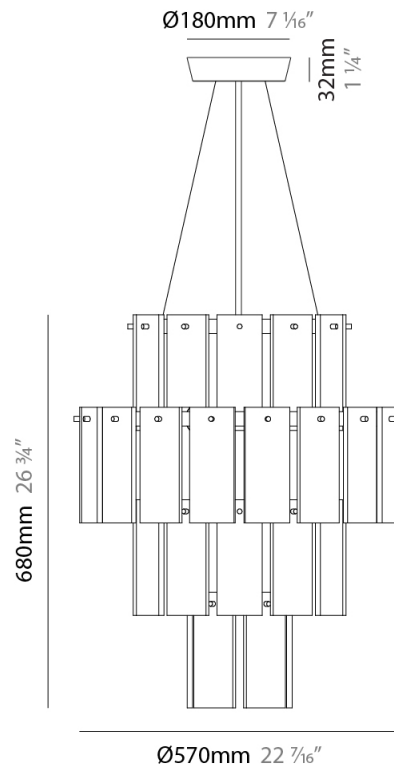

PROJECT	_____
TYPE	_____
SPECIFIER	_____
QUANTITY	_____
DATE	_____

QUARZ SUSPENSION

D51051- _____ - _____
base number   Finish   Finish
                         Options   Options

1. To build a product code in our configurator select the specify button on the base model # product page
2. To build a manual product code on this datasheet choose from the options listed below in blue font and add the suffix to the base model #

GENERAL

Series: Quarz
Brand: Fambuena
Division: Design
Mounting Type: Suspension
Mounting Location: Ceiling
Subcategory: Pendant

PHYSICAL

Shape: Abstract
Diameter (mm): 570
Diameter (in): 22 7/16
Height (mm): 680
Height (in): 26 3/4
Light Distribution: Direct
Fixture Finish: WHA / OAK / DOW
Holder Finish: BRA / PWT
Fixture Material: Metal / Wood
Cable Details: Cable length 2000mm / 79"

ELECTRICAL

Lamp Type: LED
Input Wattage (W): 24
Total Output Wattage (W): 20.7
Dimming: Non-Dimmable
Driver Included: Yes
Driver Location: Integrated
Driver Type: Constant Current - 120Vac
Driver Class: Class 2
Input Voltage (V): 120 - 277
Constant Current (MA): 500
Upon Request: 0-10Vdc dimming / Phase dimming 120Vac / Non-dimming 120/277Vac

LED

Color Temperature (°K): 2700
Nominal Lumen (lm): 1850
CRI: >85 CRI
Lamp Life (hrs): 50000

OPTICAL

RATINGS AND CERTIFICATIONS

Certified By: Certified for North American Standards
IP rating: IP20