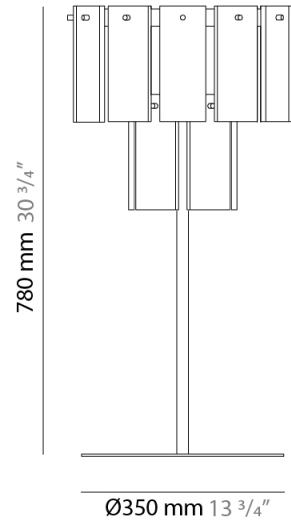

QUARZ PORTABLE

D54054- _____ - _____

base number   Finish Options   Finish Options

1. To build a product code in our configurator select the specify button on the base model # product page
2. To build a manual product code on this datasheet choose from the options listed below in blue font and add the suffix to the base model #

GENERAL

Series: Quarz
Brand: Fambuena
Division: Design
Mounting Type: Portable
Mounting Location: Table
Subcategory: Table

PHYSICAL

Shape: Abstract
Diameter (mm): 350
Diameter (in): 13 3/4
Height (mm): 780
Height (in): 30 3/4
Light Distribution: Direct
Fixture Finish: WHA / OAK / DOW
Holder Finish: BRA / PWT
Fixture Material: Metal / Wood

ELECTRICAL

Number of Lamps: 1
Lamp Type: LED Retrofit
Lamp Shape: A19
Bulb Included: Bulb Not Included
Max. Wattage Per Lamp (W): 11
Lamp Base: E26
Input Voltage (V): 120
Upon Request: 277Vac / GU24

LED

OPTICAL

RATINGS AND CERTIFICATIONS

Certified By: Certified for North American Standards
IP rating: IP20

PROJECT	_____
TYPE	_____
SPECIFIER	_____
QUANTITY	_____
DATE	_____