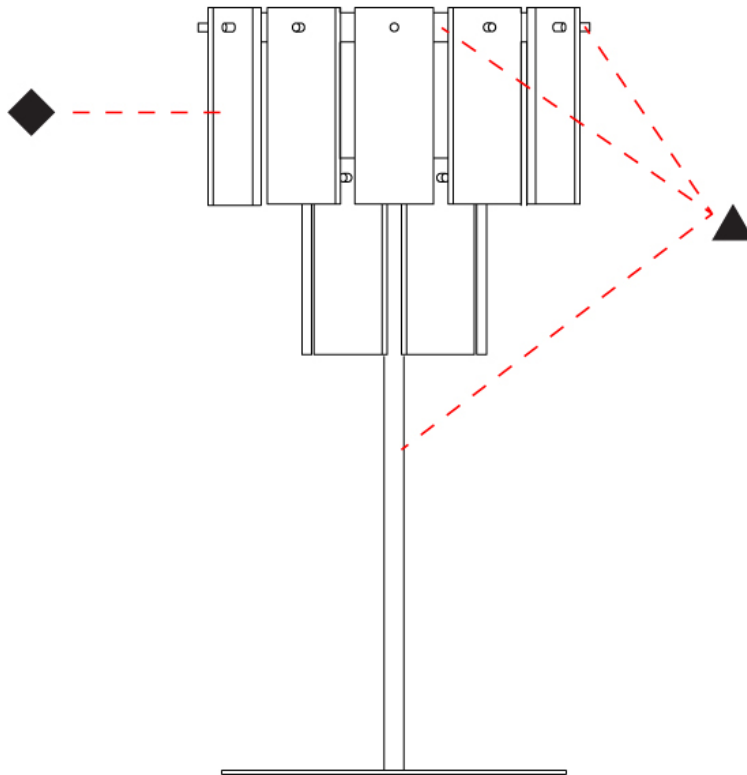

D54054-

PROJECT	_____
TYPE	_____
SPECIFIER	_____
QUANTITY	_____
DATE	_____

D