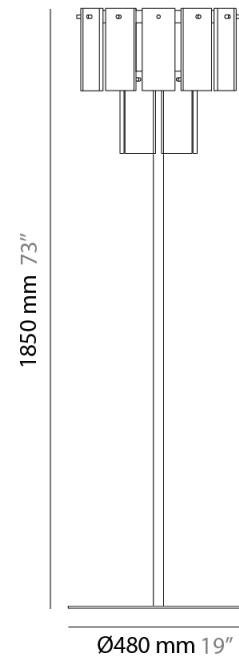

QUARZ PORTABLE

D54055- _____ - _____
base number   Finish   Finish
                         Options   Options

1. To build a product code in our configurator select the specify button on the base model # product page
2. To build a manual product code on this datasheet choose from the options listed below in blue font and add the suffix to the base model #

GENERAL

Series: Quarz
Brand: Fambuena
Division: Design
Mounting Type: Portable
Mounting Location: Floor
Subcategory: Floor

PHYSICAL

Shape: Abstract
Diameter (mm): 480
Diameter (in): 19
Height (mm): 1850
Height (in): 73
Light Distribution: Direct
Fixture Finish: WHA / OAK / DOW
Holder Finish: BRA / PWT
Fixture Material: Metal / Wood

ELECTRICAL

Number of Lamps: 1
Lamp Type: LED Retrofit
Lamp Shape: A19
Bulb Included: Bulb Not Included
Max. Wattage Per Lamp (W): 11
Lamp Base: E26
Input Voltage (V): 120
Upon Request: 277Vac / GU24

LED

OPTICAL

RATINGS AND CERTIFICATIONS

Certified By: Certified for North American Standards
IP rating: IP20

PROJECT
TYPE
SPECIFIER
QUANTITY
DATE