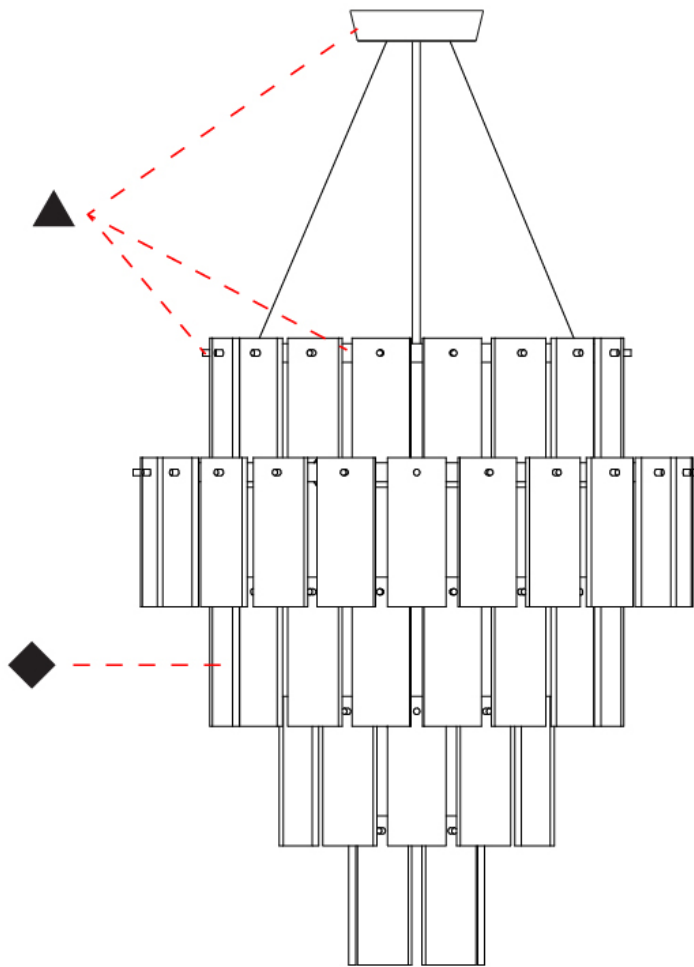

QUARZ SUSPENSION

D51054-

PROJECT _____

TYPE _____

SPECIFIER _____

QUANTITY _____

DATE _____

D