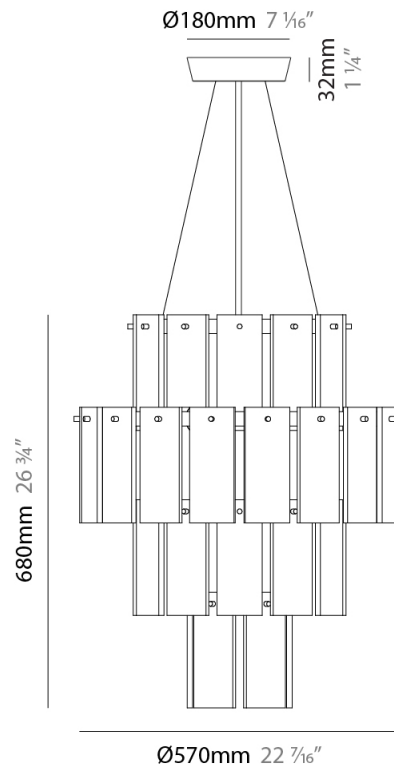

QUARZ SUSPENSION

D51051- _____ - _____

base number   Finish Options   Finish Options

1. To build a product code in our configurator select the specify button on the base model # product page
2. To build a manual product code on this datasheet choose from the options listed below in blue font and add the suffix to the base model #

GENERAL

Series: Quarz
Brand: Fambuena
Division: Design
Mounting Type: Suspension
Mounting Location: Ceiling
Subcategory: Pendant

PHYSICAL

Shape: Abstract
Diameter (mm): 570
Diameter (in): 22 ⁷/₁₆
Height (mm): 680
Height (in): 26 ³/₄
Light Distribution: Direct
Fixture Finish: WHA / OAK / DOW
Holder Finish: BRA / PWT
Fixture Material: Metal / Wood
Cable Details: Cable length 2000mm / 79"

ELECTRICAL

Lamp Type: LED
Input Wattage (W): 24
Total Output Wattage (W): 20.7
Dimming: Non-Dimmable
Driver Included: Yes
Driver Location: Integrated
Driver Type: Constant Current - 120Vac
Driver Class: Class 2
Input Voltage (V): 120 - 277
Constant Current (MA): 500
Upon Request: 0-10Vdc dimming / Phase dimming 120Vac / Non-dimming 120/277Vac

LED

Color Temperature (°K): 2700
Nominal Lumen (lm): 1850
CRI: >85 CRI
Lamp Life (hrs): 50000

OPTICAL

RATINGS AND CERTIFICATIONS

Certified By: Certified for North American Standards
IP rating: IP20