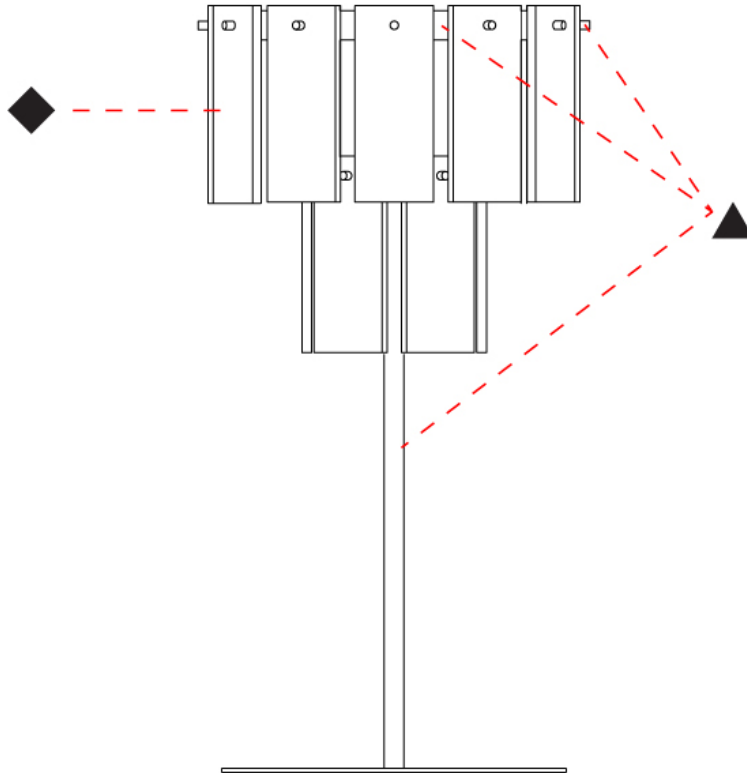

D54054-

PROJECT _____

TYPE _____

SPECIFIER _____

QUANTITY _____

DATE _____

D