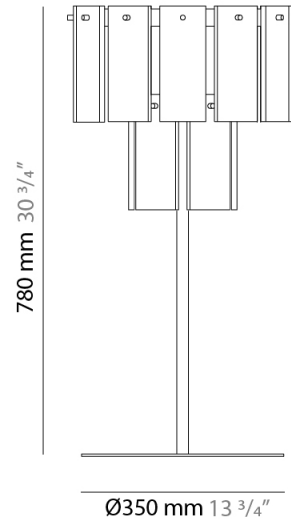

QUARZ PORTABLE

D54054- _____ - _____
base number   Finish   Finish
                         Options   Options

PROJECT
TYPE
SPECIFIER
QUANTITY
DATE

1. To build a product code in our configurator select the specify button on the base model # product page
2. To build a manual product code on this datasheet choose from the options listed below in blue font and add the suffix to the base model #

GENERAL

Series: Quarz
Brand: Fambuena
Division: Design
Mounting Type: Portable
Mounting Location: Table
Subcategory: Table

PHYSICAL

Shape: Abstract
Diameter (mm): 350
Diameter (in): 13 3/4
Height (mm): 780
Height (in): 30 3/4
Light Distribution: Direct
Fixture Finish: WHA / OAK / DOW
Holder Finish: BRA / PWT
Fixture Material: Metal / Wood

ELECTRICAL

Number of Lamps: 1
Lamp Type: LED Retrofit
Lamp Shape: A19
Bulb Included: Bulb Not Included
Max. Wattage Per Lamp (W): 11
Lamp Base: E26
Input Voltage (V): 120
Upon Request: 277Vac / GU24

LED

OPTICAL

RATINGS AND CERTIFICATIONS

Certified By: Certified for North American Standards
IP rating: IP20