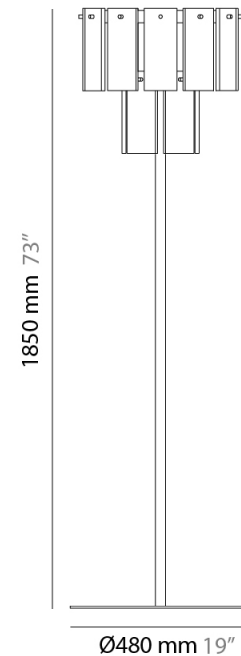

PROJECT
TYPE
SPECIFIER
QUANTITY
DATE

QUARZ PORTABLE

D54055- _____ - _____
base number   Finish   Finish
                         Options   Options

1. To build a product code in our configurator select the specify button on the base model # product page
2. To build a manual product code on this datasheet choose from the options listed below in blue font and add the suffix to the base model #

GENERAL

Series: Quarz
Brand: Fambuena
Division: Design
Mounting Type: Portable
Mounting Location: Floor
Subcategory: Floor

PHYSICAL

Shape: Abstract
Diameter (mm): 480
Diameter (in): 19
Height (mm): 1850
Height (in): 73
Light Distribution: Direct
Fixture Finish: WHA / OAK / DOW
Holder Finish: BRA / PWT
Fixture Material: Metal / Wood

ELECTRICAL

Number of Lamps: 1
Lamp Type: LED Retrofit
Lamp Shape: A19
Bulb Included: Bulb Not Included
Max. Wattage Per Lamp (W): 11
Lamp Base: E26
Input Voltage (V): 120
Upon Request: 277Vac / GU24

LED

OPTICAL

RATINGS AND CERTIFICATIONS

Certified By: Certified for North American Standards
IP rating: IP20