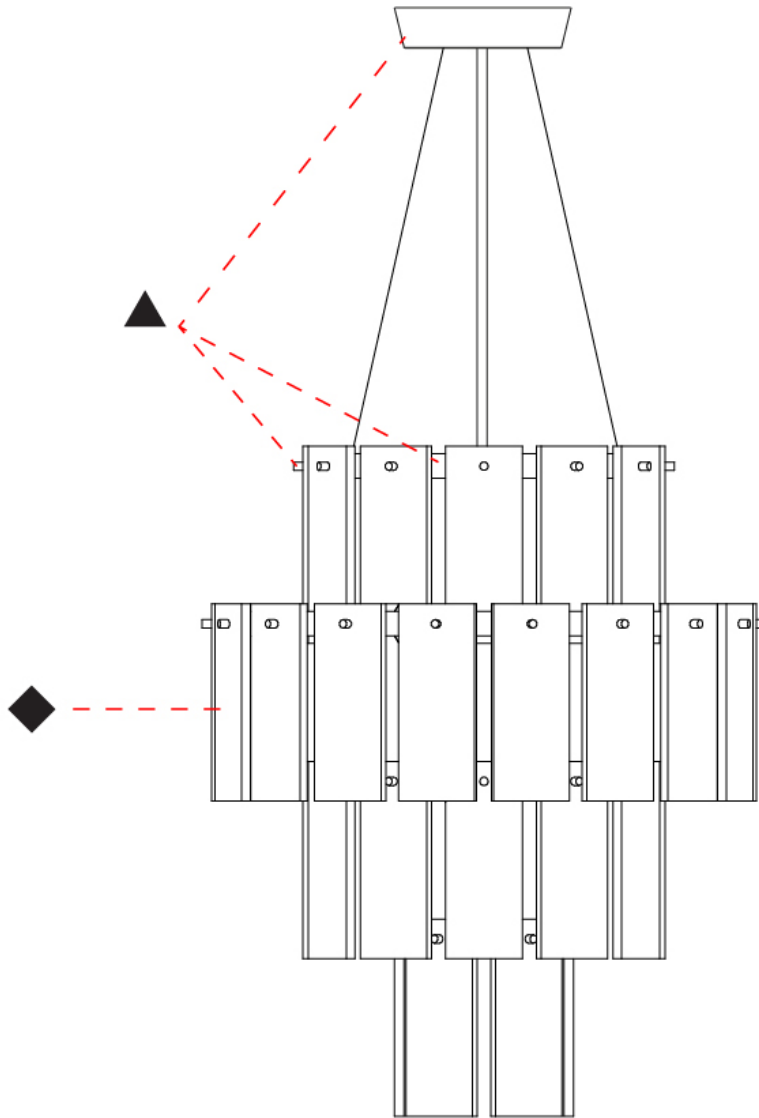

PROJECT	_____
TYPE	_____
SPECIFIER	_____
QUANTITY	_____
DATE	_____