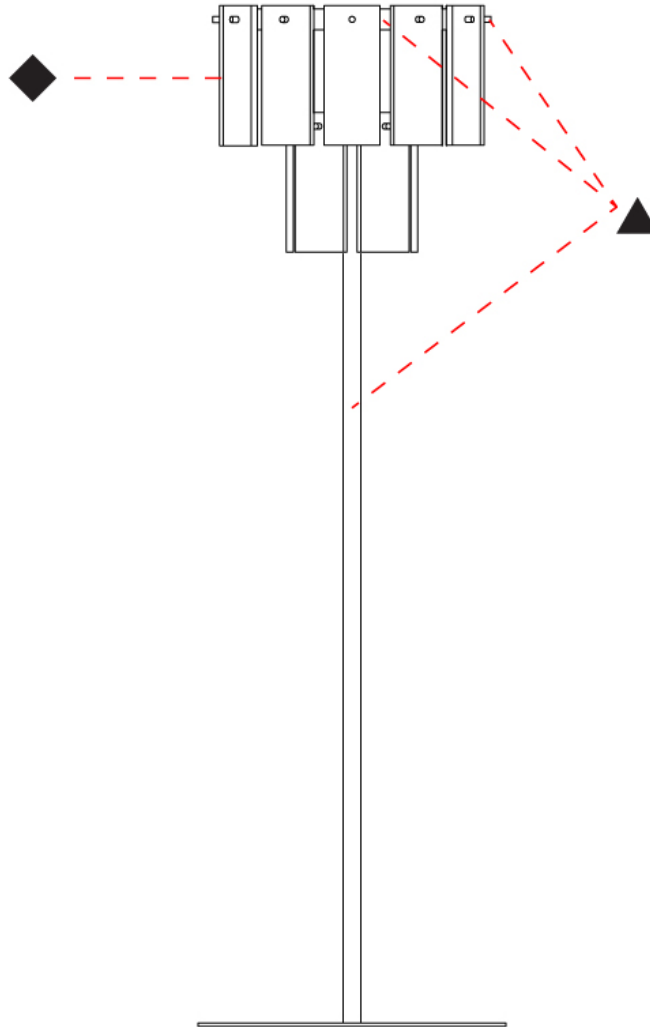

PROJECT

TYPE

SPECIFIER

QUANTITY

DATE

D