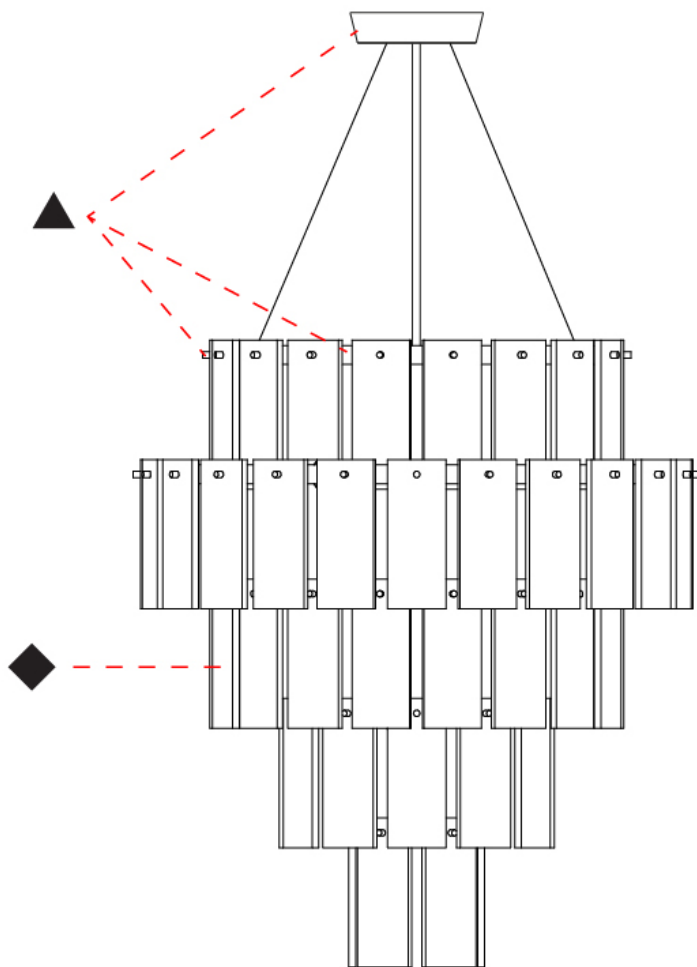

PROJECT	_____
TYPE	_____
SPECIFIER	_____
QUANTITY	_____
DATE	_____

D