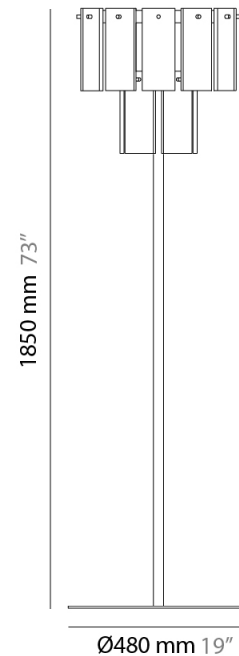

QUARZ PORTABLE

D54055- : D54055-BRA-WHA -

base number Finish Options Finish Options

1. To build a product code in our configurator select the specify button on the base model # product page
2. To build a manual product code on this datasheet choose from the options listed below in blue font and add the suffix to the base model #

GENERAL

Series: Quarz
Brand: Fambuena
Division: Design
Mounting Type: Portable
Mounting Location: Floor
Subcategory: Floor

PHYSICAL

Shape: Abstract
Diameter (mm): 480
Diameter (in): 19
Height (mm): 1850
Height (in): 73
Light Distribution: Direct
Fixture Material: Metal

ELECTRICAL

Number of Lamps: 1
Lamp Type: LED Retrofit
Lamp Shape: A19
Bulb Included: Bulb Not Included
Max. Wattage Per Lamp (W): 11 / 20
Lamp Base: E26
Input Voltage (V): 120

LED

OPTICAL

RATINGS AND CERTIFICATIONS

Certified By: Certified for North American Standards
IP rating: IP20

PROJECT _____
TYPE _____
SPECIFIER _____
QUANTITY _____
DATE _____