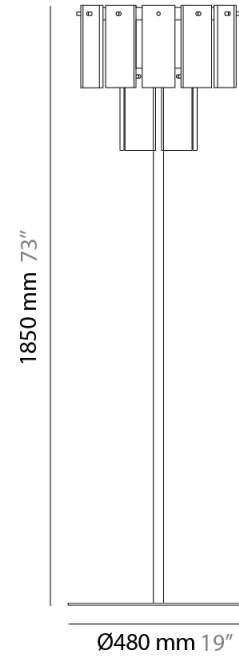

QUARZ PORTABLE

D54055- _____ - _____
base number   Finish   Finish
                         Options   Options

1. To build a product code in our configurator select the specify button on the base model # product page
2. To build a manual product code on this datasheet choose from the options listed below in blue font and add the suffix to the base model #

GENERAL

Series: Quarz
Brand: Fambuena
Division: Design
Mounting Type: Portable
Mounting Location: Floor
Subcategory: Floor

PHYSICAL

Shape: Abstract
Diameter (mm): 480
Diameter (in): 19
Height (mm): 1850
Height (in): 73
Light Distribution: Direct
Fixture Finish: WHA / OAK / DOW
Holder Finish: BRA / PWT
Fixture Material: Metal / Wood

ELECTRICAL

Number of Lamps: 1
Lamp Type: LED Retrofit
Lamp Shape: A19
Bulb Included: Bulb Not Included
Max. Wattage Per Lamp (W): 11
Lamp Base: E26
Input Voltage (V): 120
Upon Request: 277Vac / GU24

LED

OPTICAL

RATINGS AND CERTIFICATIONS

Certified By: Certified for North American Standards
IP rating: IP20

PROJECT
TYPE
SPECIFIER
QUANTITY
DATE