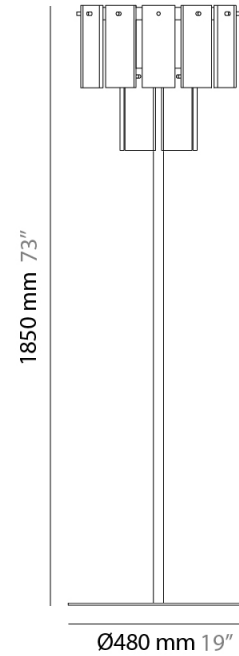

QUARZ PORTABLE

D54055- : D54055-BRA-WHA

base number Finish Options Finish Options

1. To build a product code in our configurator select the specify button on the base model # product page
2. To build a manual product code on this datasheet choose from the options listed below in blue font and add the suffix to the base model #

GENERAL

Series: Quarz
Brand: Fambuena
Division: Design
Mounting Type: Portable
Mounting Location: Floor
Subcategory: Floor

PHYSICAL

Shape: Abstract
Diameter (mm): 480
Diameter (in): 19
Height (mm): 1850
Height (in): 73
Light Distribution: Direct
Fixture Material: Metal

ELECTRICAL

Number of Lamps: 1
Lamp Type: LED Retrofit
Lamp Shape: A19
Bulb Included: Bulb Not Included
Max. Wattage Per Lamp (W): 11 / 20
Lamp Base: E26
Input Voltage (V): 120

LED

OPTICAL

RATINGS AND CERTIFICATIONS

Certified By: Certified for North American Standards
IP rating: IP20

PROJECT
TYPE
SPECIFIER
QUANTITY
DATE