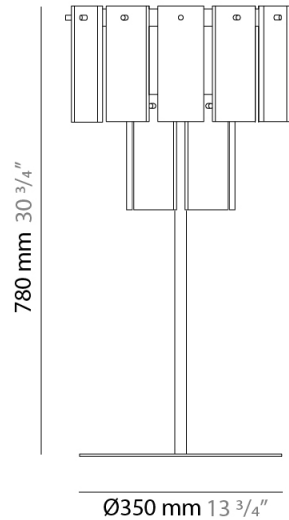

PROJECT
TYPE
SPECIFIER
QUANTITY
DATE

QUARZ PORTABLE

D54054- -

base number   Finish Options   Finish Options

1. To build a product code in our configurator select the specify button on the base model # product page
2. To build a manual product code on this datasheet choose from the options listed below in blue font and add the suffix to the base model #

GENERAL

Series: Quarz

Brand: Fambuena

Division: Design

Mounting Type: Portable

Mounting Location: Table

Subcategory: Table

PHYSICAL

Shape: Abstract

Diameter (mm): 350

Diameter (in): 13 3/4

Height (mm): 780

Height (in): 30 3/4

Light Distribution: Direct

Fixture Finish: WHA / OAK / DOW

Holder Finish: BRA / PWT

Fixture Material: Metal / Wood

ELECTRICAL

Number of Lamps: 1

Lamp Type: LED Retrofit

Lamp Shape: A19

Bulb Included: Bulb Not Included

Max. Wattage Per Lamp (W): 11

Lamp Base: E26

Input Voltage (V): 120

Upon Request: 277Vac / GU24

LED

OPTICAL

RATINGS AND CERTIFICATIONS

Certified By: Certified for North American Standards

IP rating: IP20