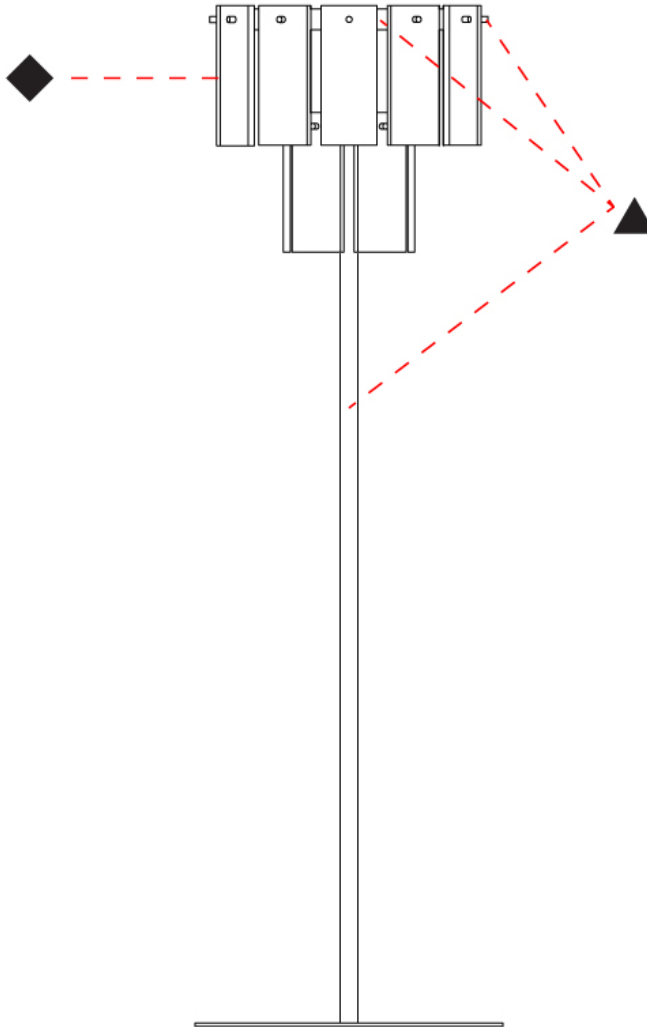

PROJECT	_____
TYPE	_____
SPECIFIER	_____
QUANTITY	_____
DATE	_____

D