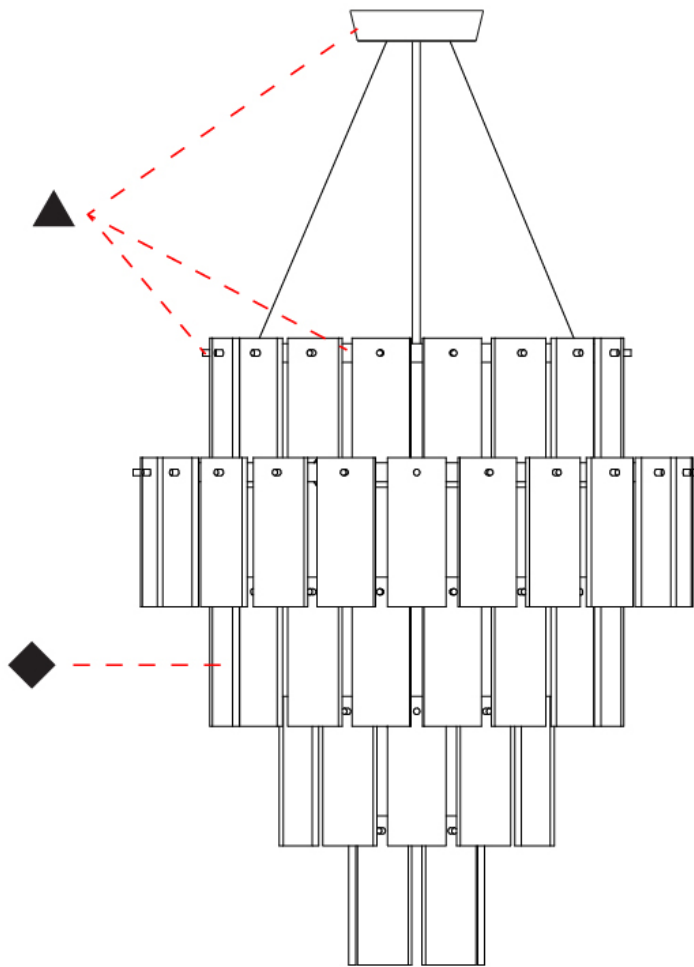

PROJECT

TYPE

SPECIFIER

QUANTITY

DATE

D