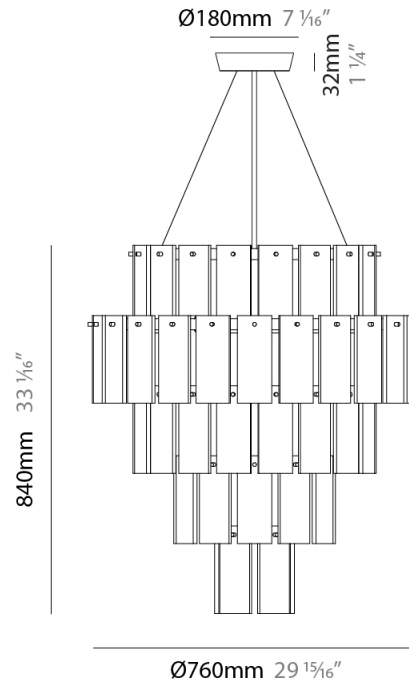

PROJECT	
TYPE	
SPECIFIER	
QUANTITY	
DATE	

QUARZ SUSPENSION

D51054- -

base number   Finish Options   Finish Options

1. To build a product code in our configurator select the specify button on the base model # product page
2. To build a manual product code on this datasheet choose from the options listed below in blue font and add the suffix to the base model #

GENERAL

Series: Quarz
Brand: Fambuena
Division: Design
Mounting Type: Suspension
Mounting Location: Ceiling
Subcategory: Pendant

PHYSICAL

Shape: Abstract
Diameter (mm): 760
Diameter (in): 30
Height (mm): 840
Height (in): 33
Light Distribution: Direct
Fixture Finish: WHA / OAK / DOW
Holder Finish: BRA / PWT
Fixture Material: Metal / Alabaster
Cable Details: Cable length 2000mm / 79"

ELECTRICAL

Lamp Type: LED
Input Wattage (W): 24
Total Output Wattage (W): 20.7
Dimming: Non-Dimmable
Driver Included: Yes
Driver Location: Integrated
Driver Type: Constant Current - 120Vac
Driver Class: Class 2
Input Voltage (V): 120 - 277
Constant Current (MA): 500
Upon Request: 0-10Vdc dimming / Phase dimming 120Vac / Non-dimming 120/277Vac

LED

Color Temperature (°K): 2700
Nominal Lumen (lm): 1850
CRI: >85 CRI
Lamp Life (hrs): 50000

OPTICAL

RATINGS AND CERTIFICATIONS

Certified By: Certified for North American Standards
IP rating: IP20