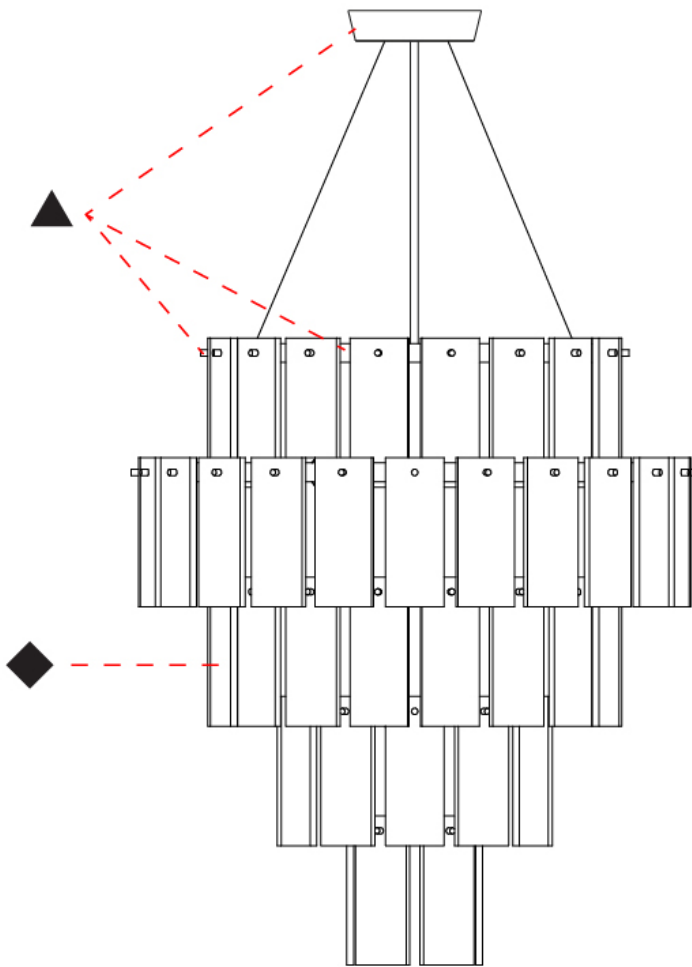

PROJECT

TYPE

SPECIFIER

QUANTITY

DATE

D