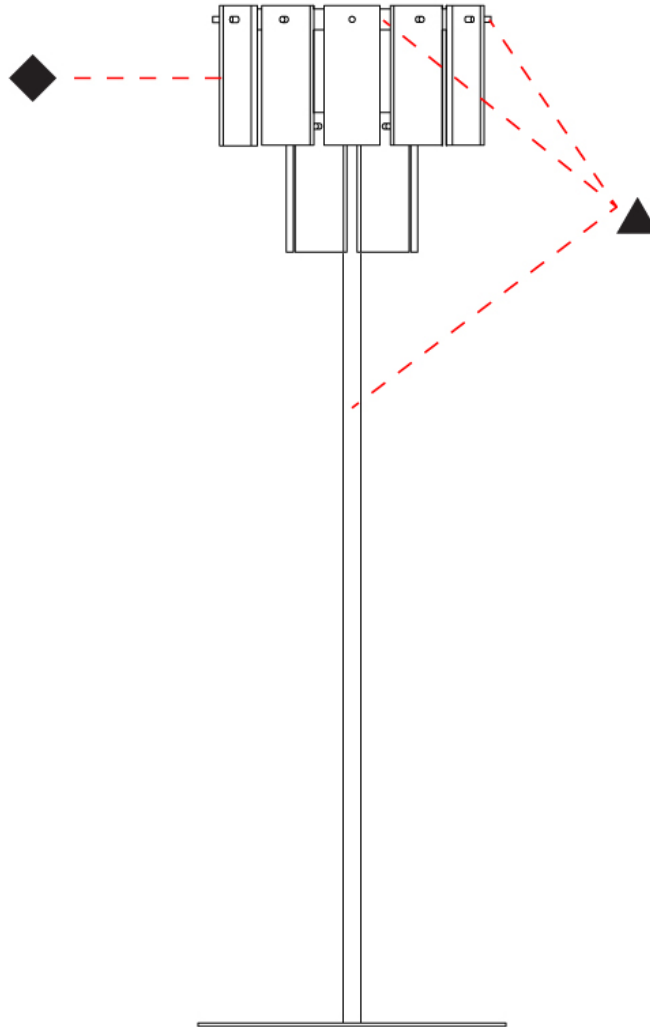

QUARZ PORTABLE

D54055-

PROJECT _____

TYPE _____

SPECIFIER _____

QUANTITY _____

DATE _____

D