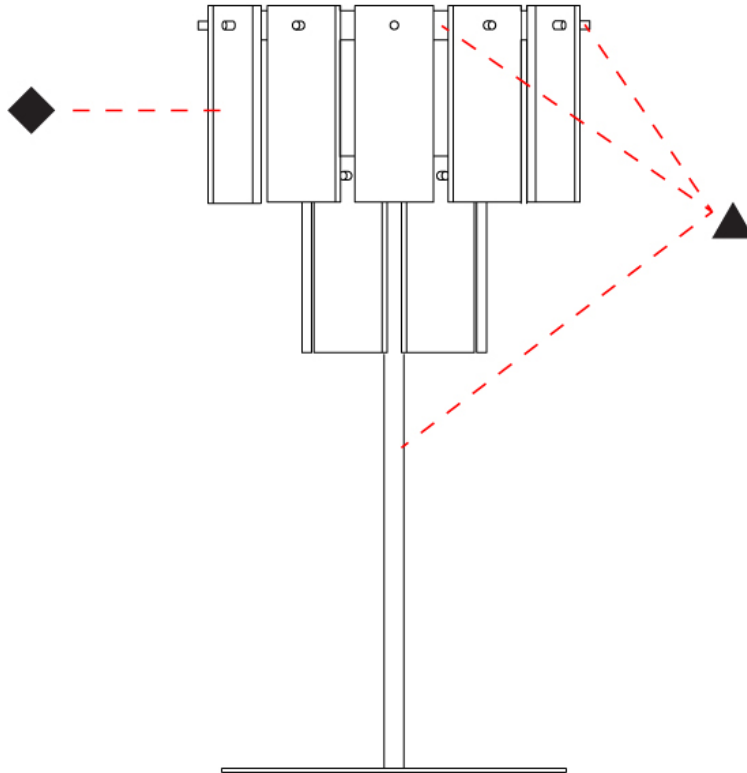

PROJECT	_____
TYPE	_____
SPECIFIER	_____
QUANTITY	_____
DATE	_____

D