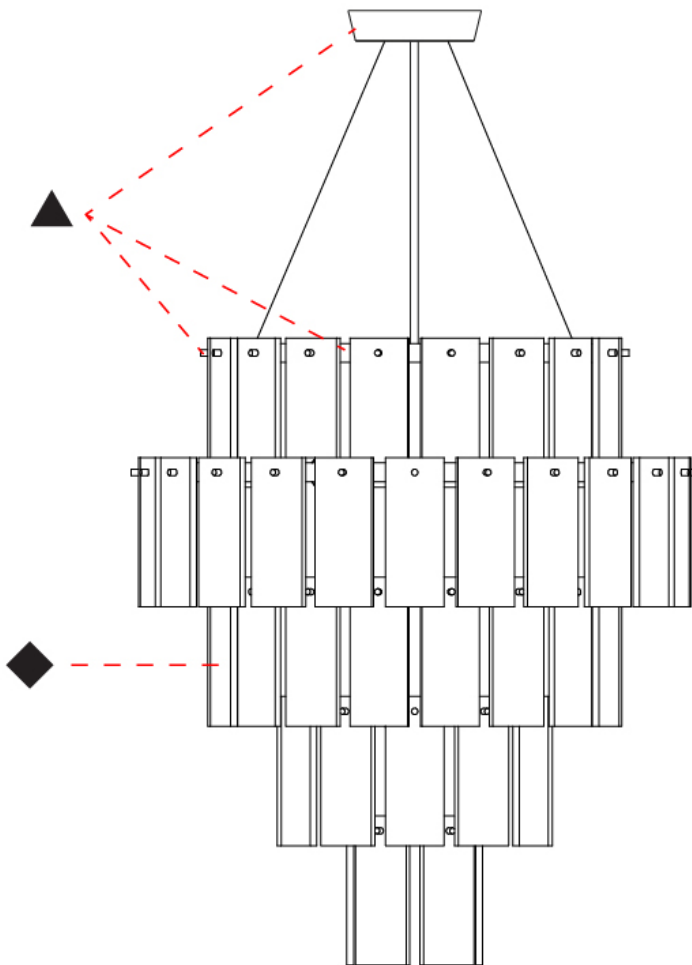

QUARZ SUSPENSION

D51054-

PROJECT _____

TYPE _____

SPECIFIER _____

QUANTITY _____

DATE _____

D