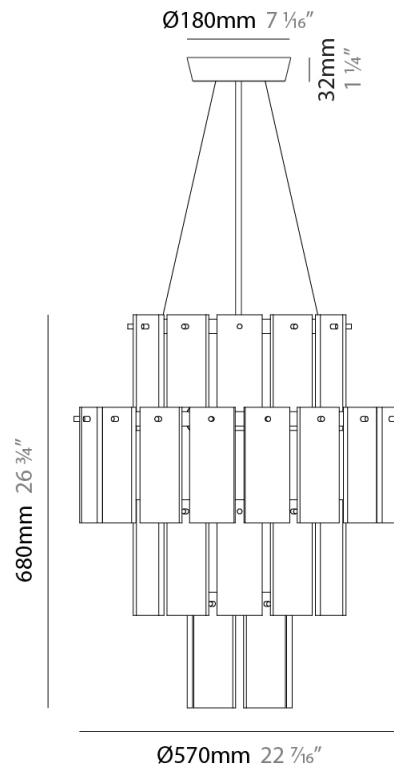

PROJECT	_____
TYPE	_____
SPECIFIER	_____
QUANTITY	_____
DATE	_____

QUARZ SUSPENSION

D51051- _____ - _____
base number   Finish Options   Finish Options

1. To build a product code in our configurator select the specify button on the base model # product page
2. To build a manual product code on this datasheet choose from the options listed below in blue font and add the suffix to the base model #

GENERAL

Series: Quarz
Brand: Fambuena
Division: Design
Mounting Type: Suspension
Mounting Location: Ceiling
Subcategory: Pendant

PHYSICAL

Shape: Abstract
Diameter (mm): 570
Diameter (in): 22 7/16
Height (mm): 680
Height (in): 26 3/4
Light Distribution: Direct
Fixture Finish: WHA / OAK / DOW
Holder Finish: BRA / PWT
Fixture Material: Metal / Wood
Cable Details: Cable length 2000mm / 79"

ELECTRICAL

Lamp Type: LED
Input Wattage (W): 24
Total Output Wattage (W): 20.7
Dimming: Non-Dimmable
Driver Included: Yes
Driver Location: Integrated
Driver Type: Constant Current - 120Vac
Driver Class: Class 2
Input Voltage (V): 120 - 277
Constant Current (MA): 500
Upon Request: 0-10Vdc dimming / Phase dimming 120Vac / Non-dimming 120/277Vac

LED

Color Temperature (°K): 2700
Nominal Lumen (lm): 1850
CRI: >85 CRI
Lamp Life (hrs): 50000

OPTICAL

RATINGS AND CERTIFICATIONS

Certified By: Certified for North American Standards
IP rating: IP20