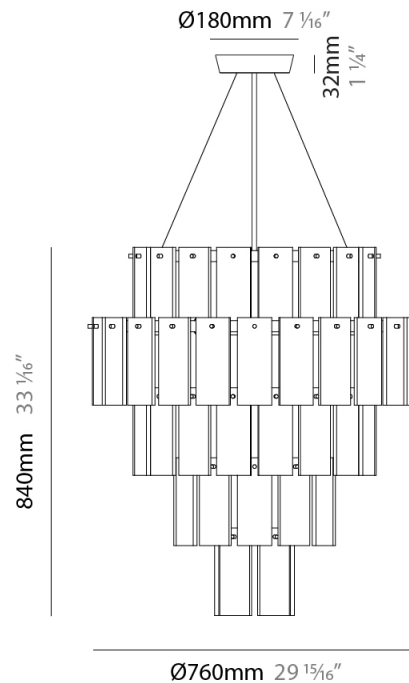

QUARZ SUSPENSION

D51054- -

base number   Finish Options   Finish Options

1. To build a product code in our configurator select the specify button on the base model # product page
2. To build a manual product code on this datasheet choose from the options listed below in blue font and add the suffix to the base model #

GENERAL

Series: Quarz
Brand: Fambuena
Division: Design
Mounting Type: Suspension
Mounting Location: Ceiling
Subcategory: Pendant

PHYSICAL

Shape: Abstract
Diameter (mm): 760
Diameter (in): 30
Height (mm): 840
Height (in): 33
Light Distribution: Direct
Fixture Finish: WHA / OAK / DOW
Holder Finish: BRA / PWT
Fixture Material: Metal / Alabaster
Cable Details: Cable length 2000mm / 79"

ELECTRICAL

Lamp Type: LED
Input Wattage (W): 24
Total Output Wattage (W): 20.7
Dimming: Non-Dimmable
Driver Included: Yes
Driver Location: Integrated
Driver Type: Constant Current - 120Vac
Driver Class: Class 2
Input Voltage (V): 120 - 277
Constant Current (MA): 500
Upon Request: 0-10Vdc dimming / Phase dimming 120Vac / Non-dimming 120/277Vac

LED

Color Temperature (°K): 2700
Nominal Lumen (lm): 1850
CRI: >85 CRI
Lamp Life (hrs): 50000

OPTICAL

RATINGS AND CERTIFICATIONS

Certified By: Certified for North American Standards
IP rating: IP20

PROJECT
TYPE
SPECIFIER
QUANTITY
DATE