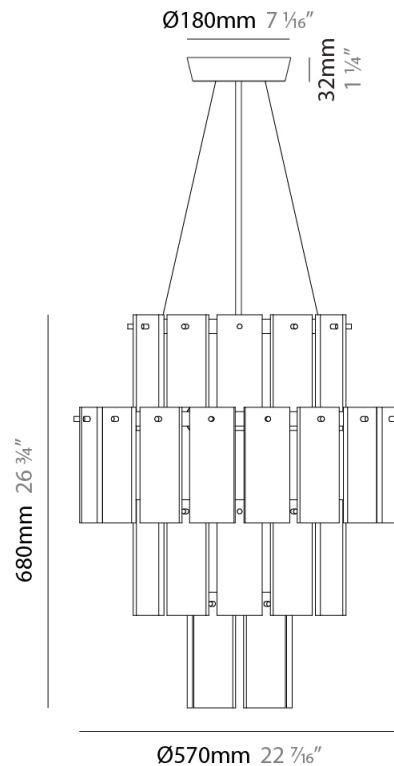

QUARZ SUSPENSION

D51051- _____ - _____
base number   Finish   Finish
                         Options   Options

1. To build a product code in our configurator select the specify button on the base model # product page
2. To build a manual product code on this datasheet choose from the options listed below in blue font and add the suffix to the base model #

GENERAL

Series: Quarz
Brand: Fambuena
Division: Design
Mounting Type: Suspension
Mounting Location: Ceiling
Subcategory: Pendant

PHYSICAL

Shape: Abstract
Diameter (mm): 570
Diameter (in): 22 ⁷/₁₆"
Height (mm): 680
Height (in): 26 ³/₄"
Light Distribution: Direct
Fixture Finish: WHA / OAK / DOW
Holder Finish: BRA / PWT
Fixture Material: Metal / Wood
Cable Details: Cable length 2000mm / 79"

ELECTRICAL

Lamp Type: LED
Input Wattage (W): 24
Total Output Wattage (W): 20.7
Dimming: Non-Dimmable
Driver Included: Yes
Driver Location: Integrated
Driver Type: Constant Current - 120Vac
Driver Class: Class 2
Input Voltage (V): 120 - 277
Constant Current (MA): 500
Upon Request: 0-10Vdc dimming / Phase dimming 120Vac / Non-dimming 120/277Vac

LED

Color Temperature (°K): 2700
Nominal Lumen (lm): 1850
CRI: >85 CRI
Lamp Life (hrs): 50000

OPTICAL

RATINGS AND CERTIFICATIONS

Certified By: Certified for North American Standards
IP rating: IP20