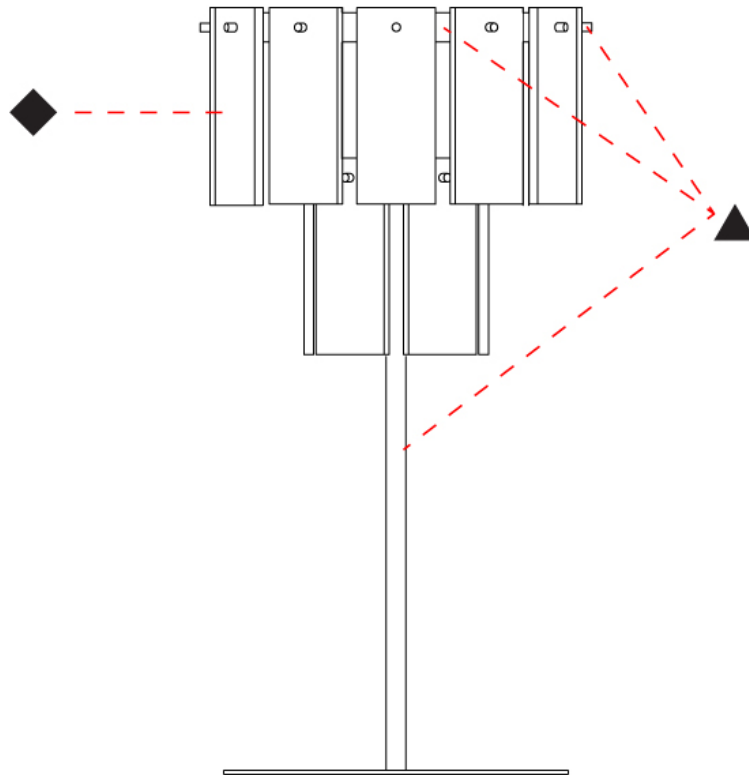

PROJECT	_____
TYPE	_____
SPECIFIER	_____
QUANTITY	_____
DATE	_____

D