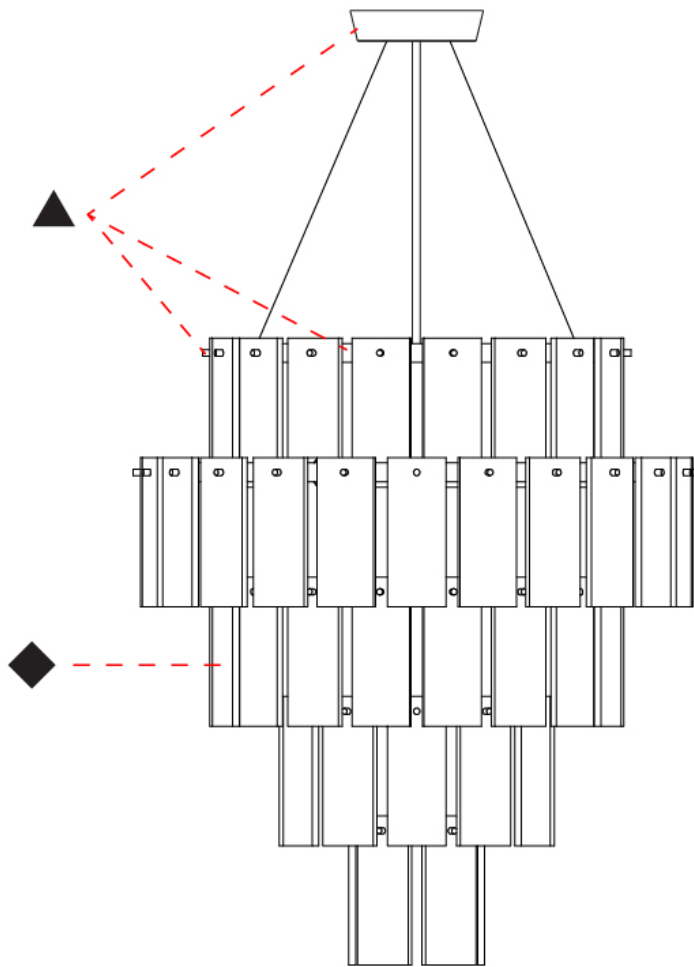

QUARZ SUSPENSION

D51054-

PROJECT

TYPE

SPECIFIER

QUANTITY

DATE

D