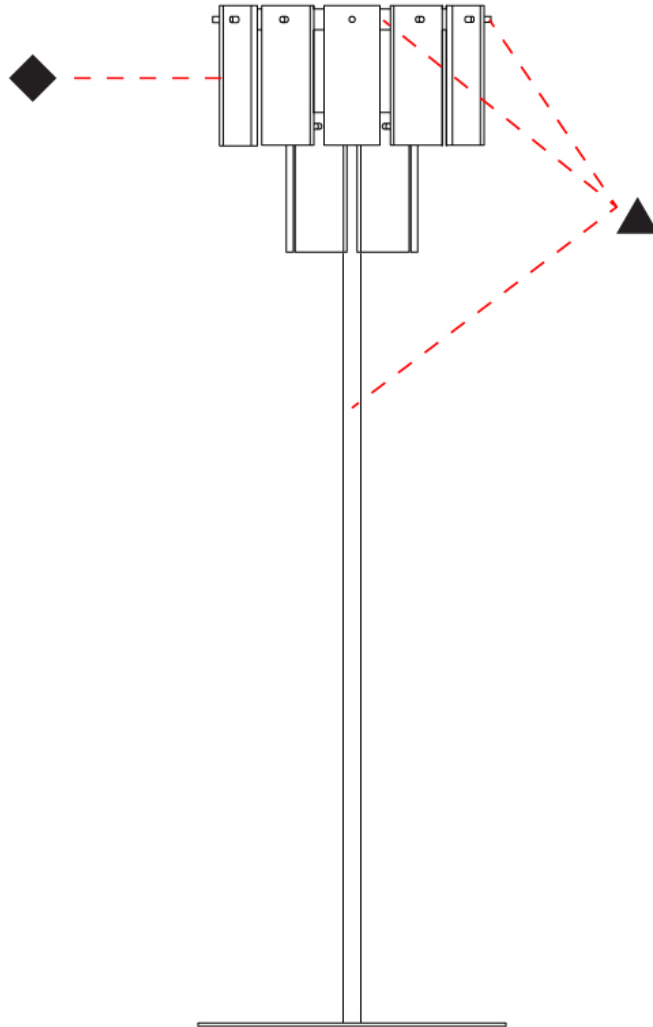

PROJECT	_____
TYPE	_____
SPECIFIER	_____
QUANTITY	_____
DATE	_____

D