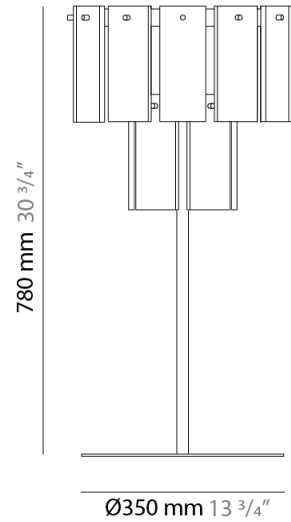

QUARZ PORTABLE

D54054- _____ - _____
base number   Finish   Finish
                         Options   Options

PROJECT	_____
TYPE	_____
SPECIFIER	_____
QUANTITY	_____
DATE	_____

1. To build a product code in our configurator select the specify button on the base model # product page
2. To build a manual product code on this datasheet choose from the options listed below in blue font and add the suffix to the base model #

GENERAL

Series: Quarz
Brand: Fambuena
Division: Design
Mounting Type: Portable
Mounting Location: Table
Subcategory: Table

PHYSICAL

Shape: Abstract
Diameter (mm): 350
Diameter (in): 13 3/4
Height (mm): 780
Height (in): 30 3/4
Light Distribution: Direct
Fixture Finish: WHA / OAK / DOW
Holder Finish: BRA / PWT
Fixture Material: Metal / Wood

ELECTRICAL

Number of Lamps: 1
Lamp Type: LED Retrofit
Lamp Shape: A19
Bulb Included: Bulb Not Included
Max. Wattage Per Lamp (W): 11
Lamp Base: E26
Input Voltage (V): 120
Upon Request: 277Vac / GU24

LED

OPTICAL

RATINGS AND CERTIFICATIONS

Certified By: Certified for North American Standards
IP rating: IP20