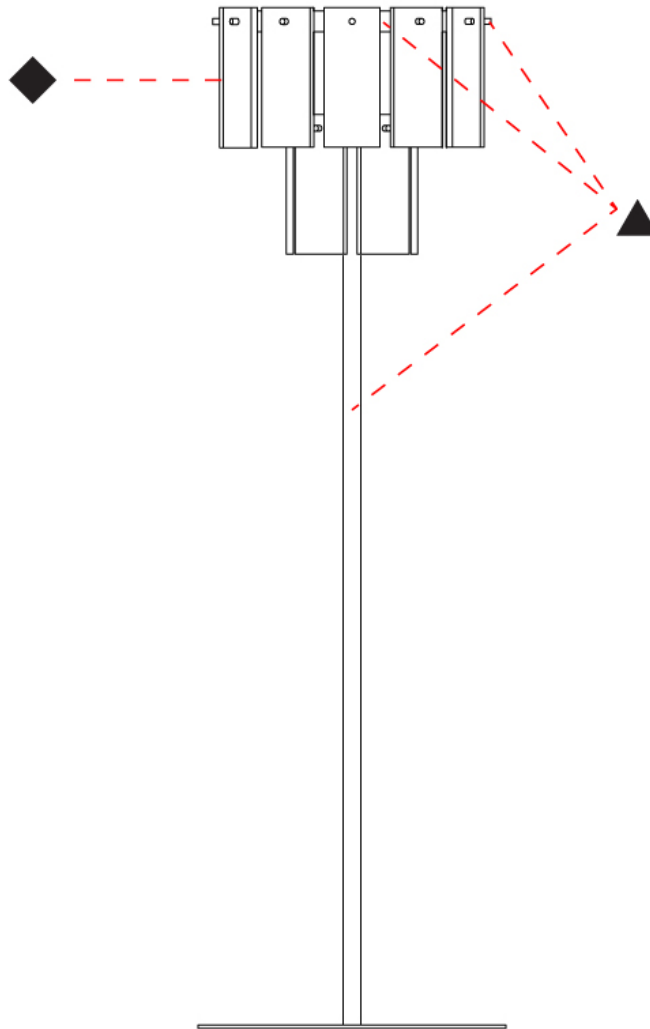

PROJECT

TYPE

SPECIFIER

QUANTITY

DATE

D