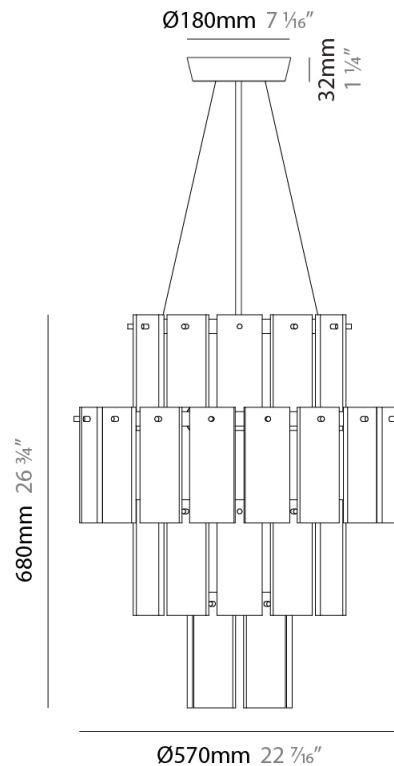

PROJECT	
TYPE	
SPECIFIER	
QUANTITY	
DATE	

QUARZ SUSPENSION

D51051- -

base number   Finish Options   Finish Options

1. To build a product code in our configurator select the specify button on the base model # product page
2. To build a manual product code on this datasheet choose from the options listed below in blue font and add the suffix to the base model #

GENERAL

Series: Quarz

Brand: Fambuena

Division: Design

Mounting Type: Suspension

Mounting Location: Ceiling

Subcategory: Pendant

PHYSICAL

Shape: Abstract

Diameter (mm): 570

Diameter (in): 22 ⁷/₁₆

Height (mm): 680

Height (in): 26 ³/₄

Light Distribution: Direct

Fixture Finish: WHA / OAK / DOW

Holder Finish: BRA / PWT

Fixture Material: Metal / Wood

Cable Details: Cable length 2000mm / 79"

ELECTRICAL

Lamp Type: LED

Input Wattage (W): 24

Total Output Wattage (W): 20.7

Dimming: Non-Dimmable

Driver Included: Yes

Driver Location: Integrated

Driver Type: Constant Current - 120Vac

Driver Class: Class 2

Input Voltage (V): 120 - 277

Constant Current (MA): 500

Upon Request: 0-10Vdc dimming / Phase dimming 120Vac / Non-dimming 120/277Vac

LED

Color Temperature (°K): 2700

Nominal Lumen (lm): 1850

CRI: >85 CRI

Lamp Life (hrs): 50000

OPTICAL

RATINGS AND CERTIFICATIONS

Certified By: Certified for North American Standards

IP rating: IP20