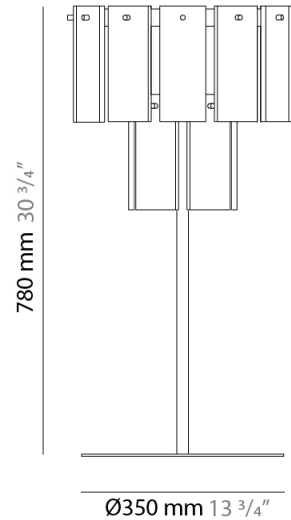

PROJECT
TYPE
SPECIFIER
QUANTITY
DATE

QUARZ PORTABLE

D54054- -

base number   Finish Options   Finish Options

1. To build a product code in our configurator select the specify button on the base model # product page
2. To build a manual product code on this datasheet choose from the options listed below in blue font and add the suffix to the base model #

GENERAL

Series: Quarz

Brand: Fambuena

Division: Design

Mounting Type: Portable

Mounting Location: Table

Subcategory: Table

PHYSICAL

Shape: Abstract

Diameter (mm): 350

Diameter (in): 13 3/4

Height (mm): 780

Height (in): 30 3/4

Light Distribution: Direct

Fixture Finish: WHA / OAK / DOW

Holder Finish: BRA / PWT

Fixture Material: Metal / Wood

ELECTRICAL

Number of Lamps: 1

Lamp Type: LED Retrofit

Lamp Shape: A19

Bulb Included: Bulb Not Included

Max. Wattage Per Lamp (W): 11

Lamp Base: E26

Input Voltage (V): 120

Upon Request: 277Vac / GU24

LED

OPTICAL

RATINGS AND CERTIFICATIONS

Certified By: Certified for North American Standards

IP rating: IP20