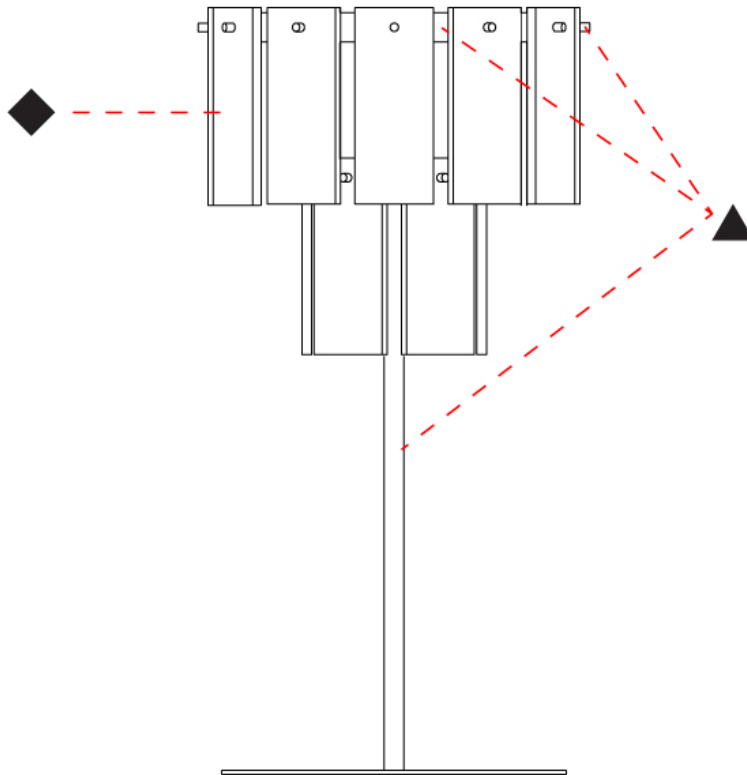

PROJECT
TYPE
SPECIFIER
QUANTITY
DATE

D