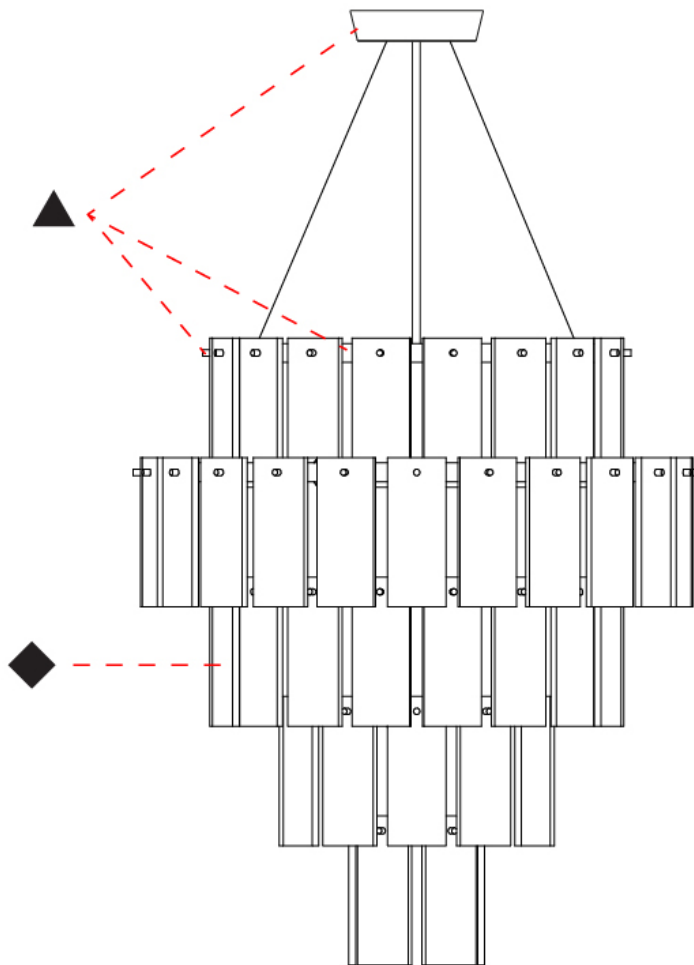

PROJECT _____

TYPE _____

SPECIFIER _____

QUANTITY _____

DATE _____

D