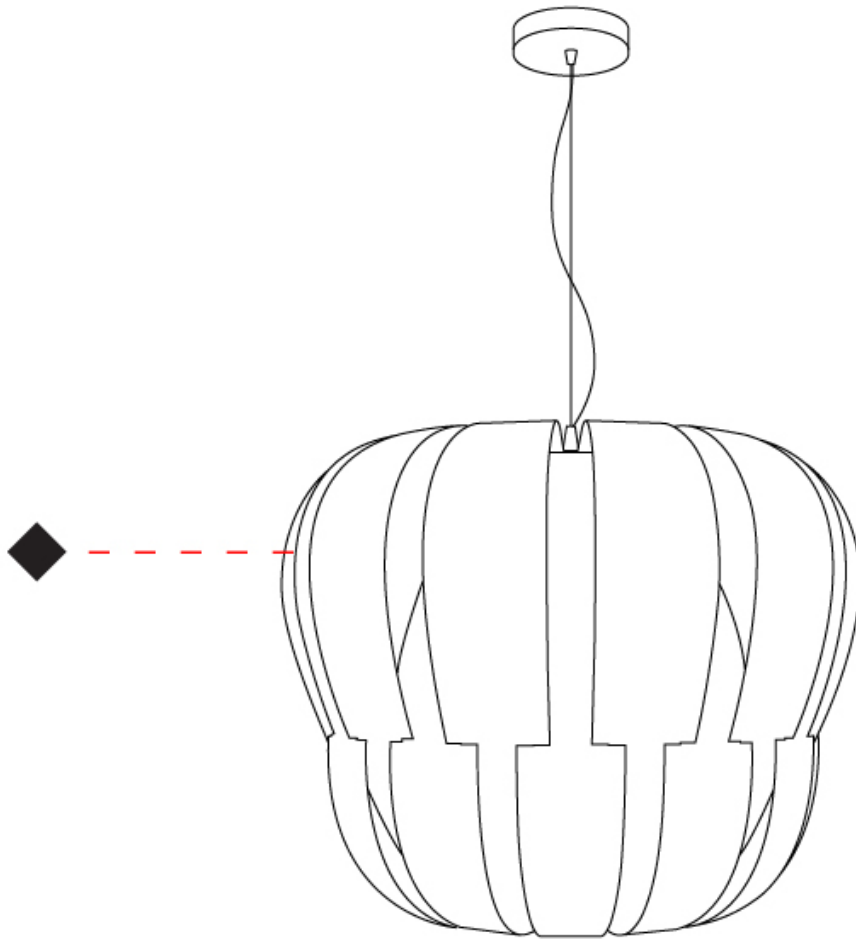

QUEEN SUSPENSION

D61042-

PROJECT

TYPE

SPECIFIER

QUANTITY

DATE