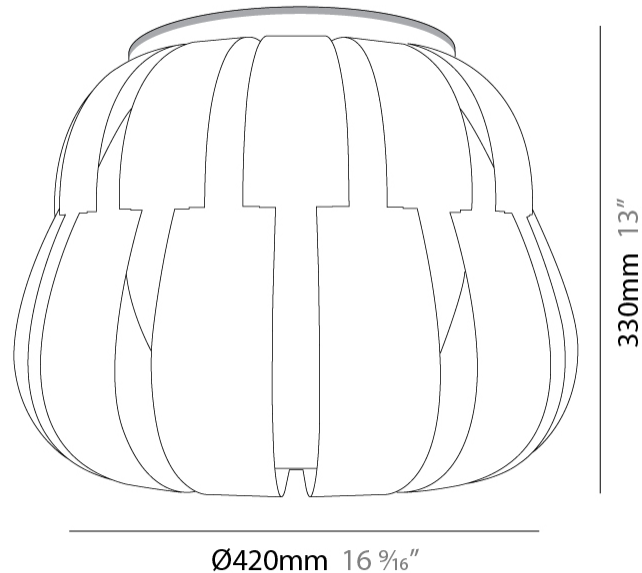

PROJECT	_____
TYPE	_____
SPECIFIER	_____
QUANTITY	_____
DATE	_____

QUEEN SURFACE

D62030-

base number   Finish
Options

1. To build a product code in our configurator select the specify button on the base model # product page
2. To build a manual product code on this datasheet choose from the options listed below in blue font and add the suffix to the base model #

GENERAL

Series: Queen
Partner: Linea Zero
Division: Design
Installation: Surface
Product Type: Ceiling Surface
Mounting Location: Ceiling

PHYSICAL

Diameter (mm): 420
Diameter (in): 16 ⁹/₁₆
Height (mm): 330
Height (in): 13
Diffuser: Polilux™ Shade - See Finish Options
Fixture Finish: WHI / SIL / NGD / COP / PKM
Fixture Material: Polilux™/ Metal holder
Primary Material: Non-Static Polilux

ELECTRICAL

Number of Lamps: 1
Lamp Type: LED Retrofit
Bulb Included: Bulb Not Included
Max. Wattage Per Lamp (W): 7
Lamp Base: E26
Input Voltage (V): 120
Upon Request: 277Vac / GU24

LED

OPTICAL

RATINGS AND CERTIFICATIONS

Certified By: Certified for North American Standards
IP rating: IP20