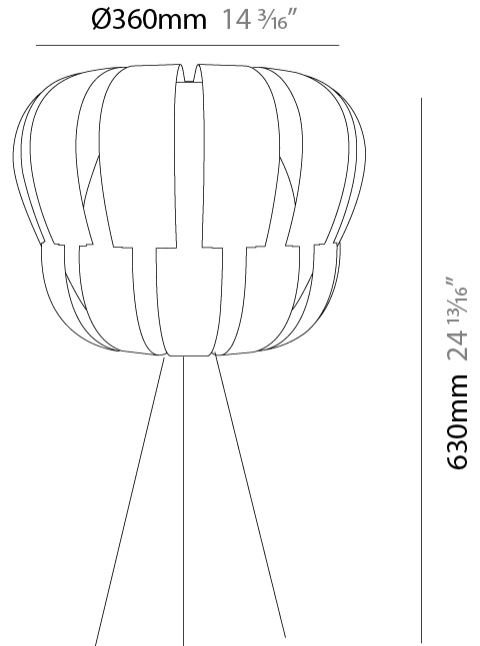

QUEEN PORTABLE

D64036-

base number   Finish
Options

PROJECT	_____
TYPE	_____
SPECIFIER	_____
QUANTITY	_____
DATE	_____

1. To build a product code in our configurator select the specify button on the base model # product page
2. To build a manual product code on this datasheet choose from the options listed below in blue font and add the suffix to the base model #

GENERAL

Series: Queen _____
Partner: Linea Zero _____
Division: Design _____
Installation: Portable _____
Product Type: Table _____
Mounting Location: Table _____

PHYSICAL

Shape: Abstract _____
Diameter (mm): 360 _____
Diameter (in): 14 ³/₁₆ _____
Height (mm): 630 _____
Height (in): 24 ¹³/₁₆ _____
Diffuser: Polilux™ Shade - See Finish Options _____
Fixture Finish: WHI / SIL / NGD / COP / PKM _____
Fixture Material: Polilux™/ Metal holder _____
Primary Material: Non-Static Polilux _____

ELECTRICAL

Number of Lamps: 1 _____
Lamp Type: LED Retrofit _____
Bulb Included: Bulb Not Included _____
Max. Wattage Per Lamp (W): 3 _____
Lamp Base: E12 _____
Input Voltage (V): 120 _____

LED

OPTICAL

RATINGS AND CERTIFICATIONS

Certified By: Certified for North American Standards _____
IP rating: IP20 _____