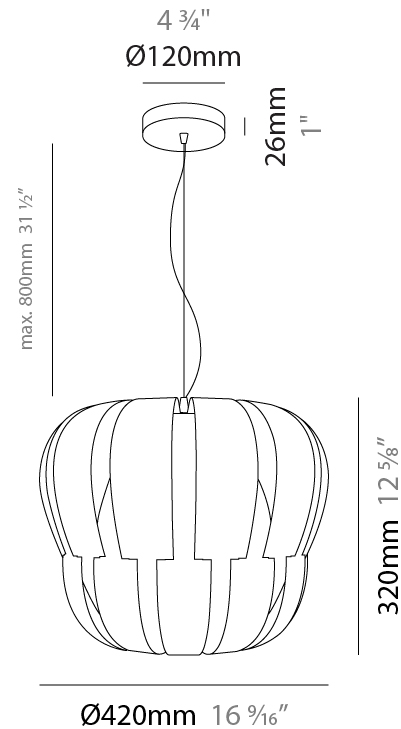

PROJECT	
TYPE	
SPECIFIER	
QUANTITY	
DATE	

QUEEN SUSPENSION

D61043- : D61043-WHI

base number

1. To build a product code in our configurator select the specify button on the base model # product page
2. To build a manual product code on this datasheet choose from the options listed below in blue font and add the suffix to the base model #

GENERAL

Series: Queen
Partner: Linea Zero
Division: Design
Installation: Suspension
Product Type: Pendant
Mounting Location: Ceiling

PHYSICAL

Shape: Abstract
Diameter (mm): 420
Diameter (in): 16 ³/₁₆
Height (mm): 320
Height (in): 12 ⁵/₈
Max. Overall Height (mm): 1120
Max. Overall Height (in): 44 ¹/₈
Weight (kg): 3.2
Weight (lbs): 6.999
Diffuser: White - Polilux® Shade
Fixture Material: Polilux™/ Metal holder
Primary Material: Non-Static Polilux
Cable Details: Cable length 31" - Transparent

ELECTRICAL

Number of Lamps: 1
Lamp Type: LED Retrofit
Bulb Included: Bulb Not Included
Total Output Wattage (W): 7
Max. Wattage Per Lamp (W): 7
Lamp Base: E26
Input Voltage (V): 120

LED

OPTICAL

RATINGS AND CERTIFICATIONS

Certified By: CSA Certified to UL and CSA Standards
IP rating: IP20