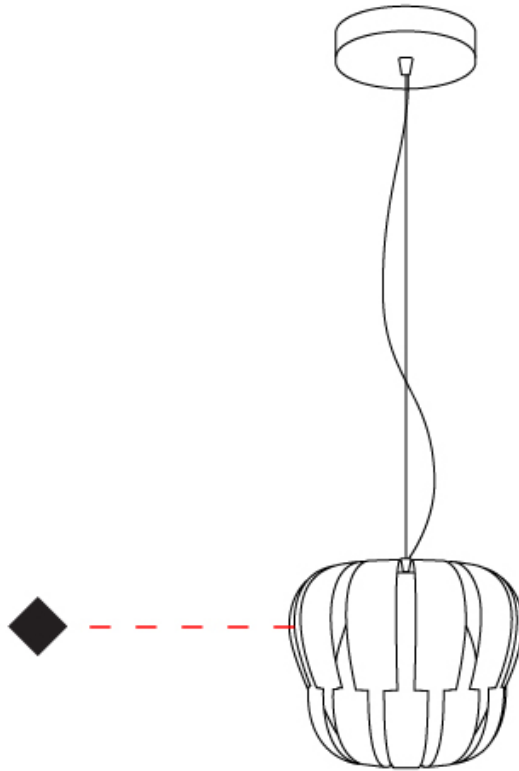

QUEEN SUSPENSION

D61046-

PROJECT

TYPE

SPECIFIER

QUANTITY

DATE