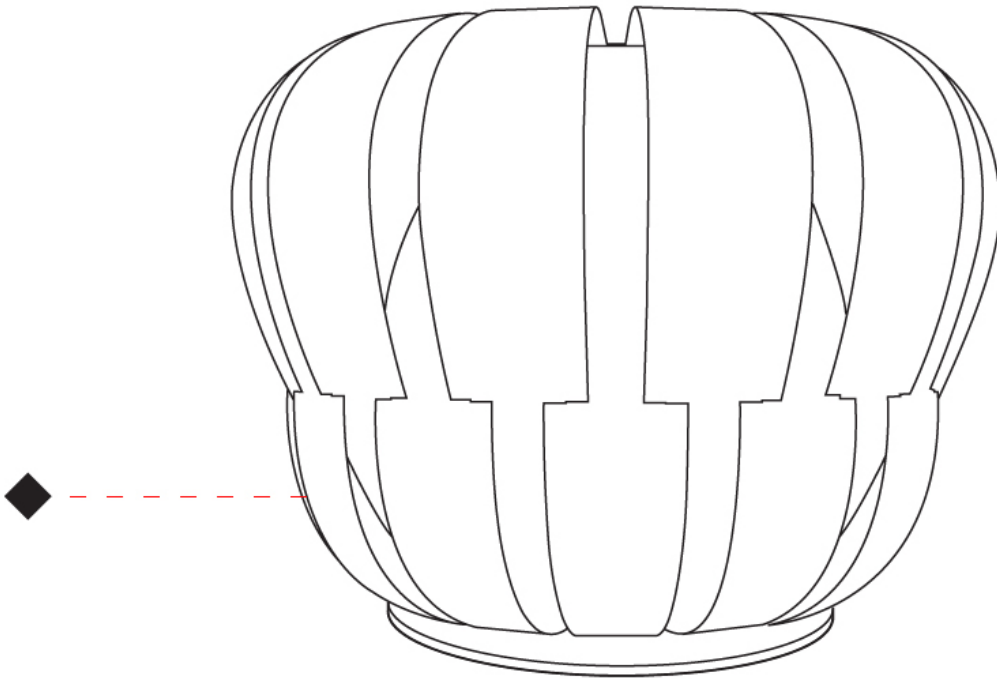

QUEEN PORTABLE

D64034-

PROJECT

TYPE

SPECIFIER

QUANTITY

DATE

D