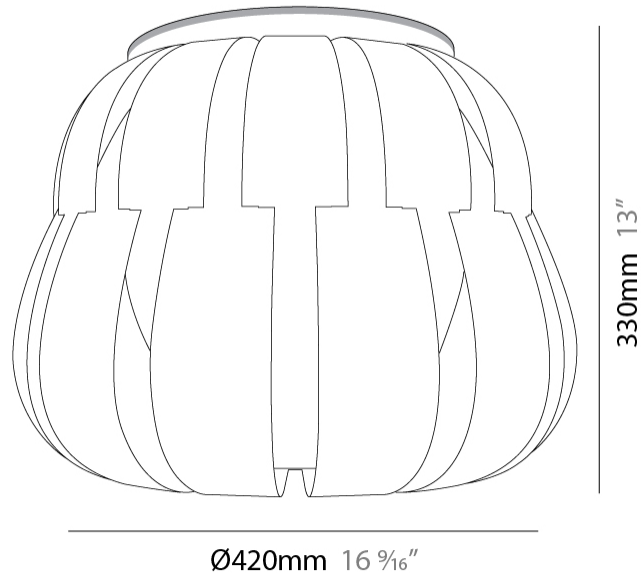

QUEEN SURFACE

D62030-

base number   Finish
Options

1. To build a product code in our configurator select the specify button on the base model # product page
2. To build a manual product code on this datasheet choose from the options listed below in blue font and add the suffix to the base model #

GENERAL

Series: Queen _____
Brand: Linea Zero _____
Division: Design _____
Mounting Type: Surface _____
Mounting Location: Ceiling _____
Subcategory: Ambient _____

PHYSICAL

Diameter (mm): 420 _____
Diameter (in): 16 ⁹/₁₆ _____
Height (mm): 330 _____
Height (in): 13 _____
Light Distribution: Downlight _____
Diffuser: Polilux™ Shade - See Finish Options _____
[Fixture Finish: WHI / SIL / NGD / COP / PKM](#) _____
Fixture Material: Polilux™ / Metal holder _____

ELECTRICAL

Number of Lamps: 1 _____
Lamp Type: LED Retrofit _____
Bulb Included: Bulb Not Included _____
Max. Wattage Per Lamp (W): 7 _____
Lamp Base: E26 _____
Input Voltage (V): 120 _____
Upon Request: 277Vac / GU24 _____

LED

OPTICAL

RATINGS AND CERTIFICATIONS

Certified By: Certified for North American Standards _____
IP rating: IP20 _____