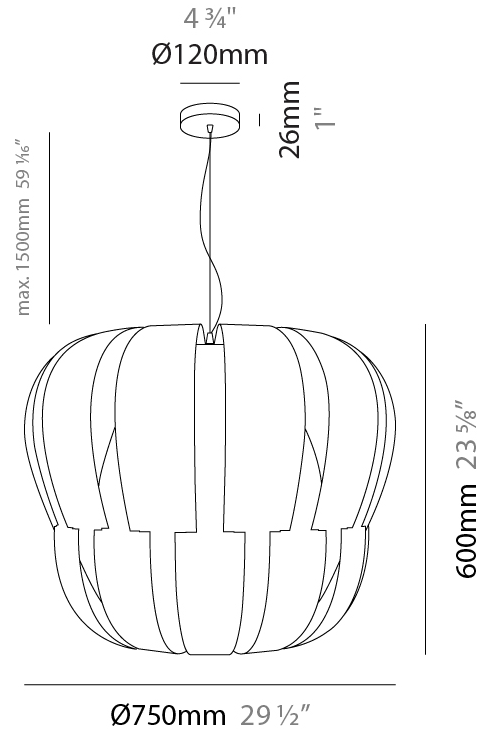

QUEEN SUSPENSION

D61041-

base number   Finish
Options

1. To build a product code in our configurator select the specify button on the base model # product page
2. To build a manual product code on this datasheet choose from the options listed below in blue font and add the suffix to the base model #

GENERAL

Series: Queen _____
Brand: Linea Zero _____
Division: Design _____
Mounting Type: Suspension _____
Mounting Location: Ceiling _____
Subcategory: Pendant _____

PHYSICAL

Shape: Abstract _____
Diameter (mm): 750 _____
Diameter (in): 29 1/2 _____
Height (mm): 600 _____
Height (in): 23 5/8 _____
Max. Overall Height (mm): 2100 _____
Max. Overall Height (in): 82 11/16 _____
Light Distribution: Omnidirectional _____
Diffuser: Polilux™ Shade - See Finish Options _____
Fixture Finish: WHI / SIL / NGD / COP / PKM _____
Fixture Material: Polilux™/ Metal holder _____

ELECTRICAL

Number of Lamps: 3 _____
Lamp Type: LED Retrofit _____
Bulb Included: Bulb Not Included _____
Max. Wattage Per Lamp (W): 7 _____
Lamp Base: E26 _____
Input Voltage (V): 120 _____
Upon Request: 277Vac / GU24 _____

LED

OPTICAL

RATINGS AND CERTIFICATIONS

Certified By: Certified for North American Standards _____
IP rating: IP20 _____