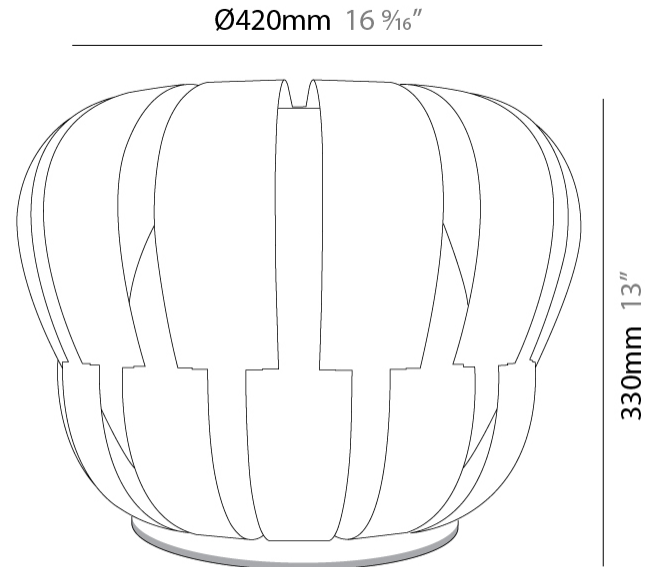

PROJECT _____
TYPE _____
SPECIFIER _____
QUANTITY _____
DATE _____

QUEEN PORTABLE

D64031-

base number   Finish
Options

1. To build a product code in our configurator select the specify button on the base model # product page
2. To build a manual product code on this datasheet choose from the options listed below in blue font and add the suffix to the base model #

GENERAL

Series: Queen _____
Brand: Linea Zero _____
Division: Design _____
Mounting Type: Portable _____
Mounting Location: Table _____
Subcategory: Ambient _____

PHYSICAL

Shape: Abstract _____
Diameter (mm): 420 _____
Diameter (in): 16 ⁹/₁₆ _____
Height (mm): 330 _____
Height (in): 13 _____
Light Distribution: Omnidirectional _____
Diffuser: Polilux™ Shade - See Finish Options _____
Fixture Finish: WHI / PBL / POR / PGN / SIL / NGD / COP / PKM _____
Fixture Material: Polilux™/ Metal holder _____

ELECTRICAL

Number of Lamps: 1 _____
Lamp Type: LED Retrofit _____
Bulb Included: Bulb Not Included _____
Max. Wattage Per Lamp (W): 7 _____
Lamp Base: E26 _____
Input Voltage (V): 120 _____
Upon Request: 277Vac / GU24 _____

LED

OPTICAL

RATINGS AND CERTIFICATIONS

Certified By: Certified for North American Standards _____
IP rating: IP20 _____