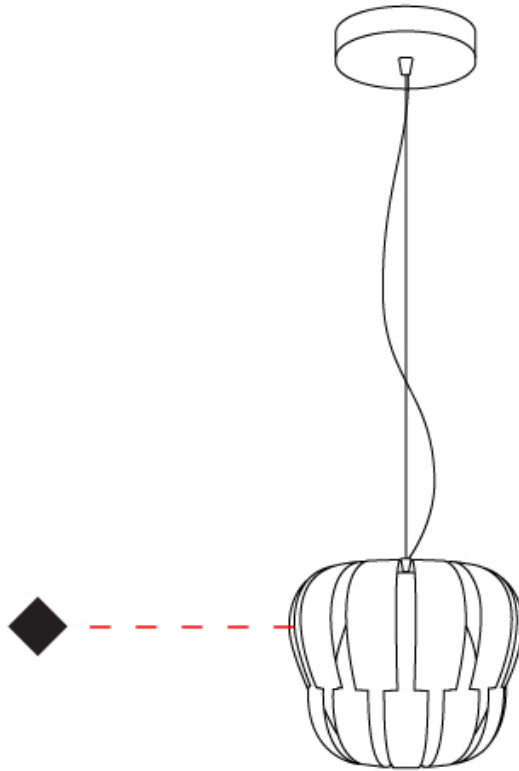

QUEEN SUSPENSION

D61046-

PROJECT _____

TYPE _____

SPECIFIER _____

QUANTITY _____

DATE _____

D