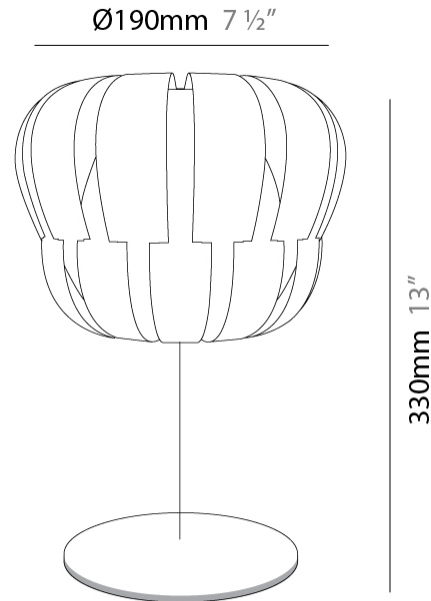

QUEEN PORTABLE

D64035-

base number   Finish
Options

1. To build a product code in our configurator select the specify button on the base model # product page
2. To build a manual product code on this datasheet choose from the options listed below in blue font and add the suffix to the base model #

GENERAL

Series: Queen
Partner: Linea Zero
Division: Design
Installation: Portable
Product Type: Table
Mounting Location: Table

PHYSICAL

Shape: Abstract
Diameter (mm): 190
Diameter (in): 7 ½
Height (mm): 330
Height (in): 13
Diffuser: Polilux™ Shade - See Finish Options
[Fixture Finish: WHI / SIL / NGD / COP / PKM](#)
Fixture Material: Polilux™/ Metal holder
Primary Material: Non-Static Polilux

ELECTRICAL

Number of Lamps: 1
Lamp Type: LED Retrofit
Bulb Included: Bulb Not Included
Max. Wattage Per Lamp (W): 3
Lamp Base: E12
Input Voltage (V): 120

LED

OPTICAL

RATINGS AND CERTIFICATIONS

Certified By: Certified for North American Standards
IP rating: IP20

PROJECT	_____
TYPE	_____
SPECIFIER	_____
QUANTITY	_____
DATE	_____