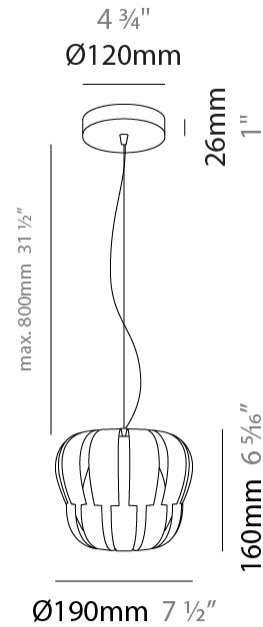

QUEEN SUSPENSION

D61046-

base number   Finish
Options

1. To build a product code in our configurator select the specify button on the base model # product page
2. To build a manual product code on this datasheet choose from the options listed below in blue font and add the suffix to the base model #

GENERAL

Series: Queen
Brand: Linea Zero
Division: Design
Mounting Type: Suspension
Mounting Location: Ceiling
Subcategory: Pendant

PHYSICAL

Shape: Abstract
Diameter (mm): 190
Diameter (in): 7 1/2
Height (mm): 160
Height (in): 6 5/16
Max. Overall Height (mm): 960
Max. Overall Height (in): 37 13/16
Light Distribution: Omnidirectional
Diffuser: Polilux™ Shade - See Finish Options
[Fixture Finish: WHI / SIL / NGD / COP / PKM](#)
Fixture Material: Polilux™/ Metal holder

ELECTRICAL

Number of Lamps: 1
Lamp Type: LED Retrofit
Bulb Included: Bulb Not Included
Max. Wattage Per Lamp (W): 3
Lamp Base: E12
Input Voltage (V): 120

LED

OPTICAL

RATINGS AND CERTIFICATIONS

Certified By: Certified for North American Standards
IP rating: IP20

PROJECT	_____
TYPE	_____
SPECIFIER	_____
QUANTITY	_____
DATE	_____