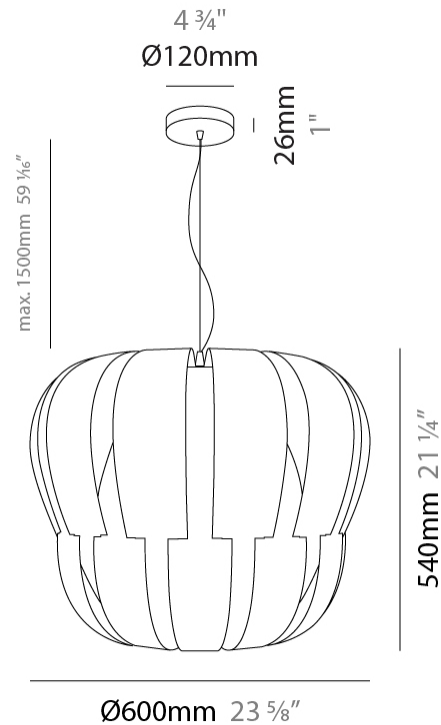

PROJECT	
TYPE	
SPECIFIER	
QUANTITY	
DATE	

QUEEN SUSPENSION

D61042-

base number   Finish
Options

1. To build a product code in our configurator select the specify button on the base model # product page
2. To build a manual product code on this datasheet choose from the options listed below in blue font and add the suffix to the base model #

GENERAL

Series: Queen
Partner: Linea Zero
Division: Design
Installation: Suspension
Product Type: Pendant
Mounting Location: Ceiling

PHYSICAL

Shape: Abstract
Diameter (mm): 600
Diameter (in): 23 5/8
Height (mm): 540
Height (in): 21 1/4
Max. Overall Height (mm): 2080
Max. Overall Height (in): 81 7/8
Diffuser: Polilux™ Shade - See Finish Options
Fixture Finish: WHI / SIL / NGD / COP / PKM
Fixture Material: Polilux™/ Metal holder
Primary Material: Non-Static Polilux

ELECTRICAL

Number of Lamps: 2
Lamp Type: LED Retrofit
Bulb Included: Bulb Not Included
Max. Wattage Per Lamp (W): 7
Lamp Base: E26
Input Voltage (V): 120
Upon Request: 277Vac / GU24

LED

OPTICAL

RATINGS AND CERTIFICATIONS

Certified By: Certified for North American Standards
IP rating: IP20