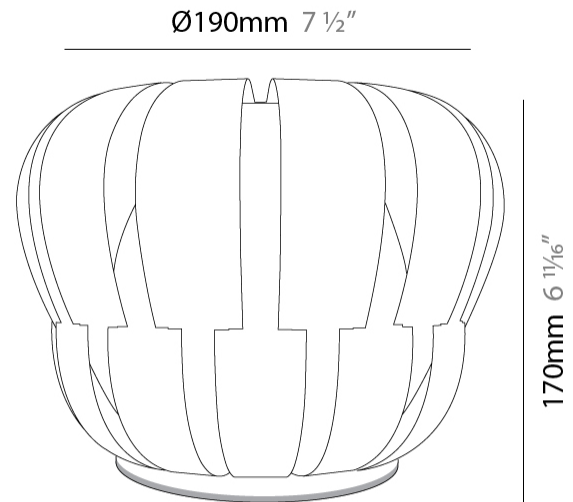

PROJECT	_____
TYPE	_____
SPECIFIER	_____
QUANTITY	_____
DATE	_____

QUEEN PORTABLE

D64034-

base number   Finish
Options

1. To build a product code in our configurator select the specify button on the base model # product page
2. To build a manual product code on this datasheet choose from the options listed below in blue font and add the suffix to the base model #

GENERAL

Series: Queen
Partner: Linea Zero
Division: Design
Installation: Portable
Product Type: Table
Mounting Location: Table

PHYSICAL

Shape: Abstract
Diameter (mm): 190
Diameter (in): 7 1/2
Height (mm): 170
Height (in): 6 11/16
Diffuser: Polilux™ Shade - See Finish Options
Fixture Finish: WHI / SIL / NGD / COP / PKM
Fixture Material: Polilux™/ Metal holder
Primary Material: Non-Static Polilux

ELECTRICAL

Number of Lamps: 1
Lamp Type: LED Retrofit
Bulb Included: Bulb Not Included
Max. Wattage Per Lamp (W): 3
Lamp Base: E12
Input Voltage (V): 120

LED

OPTICAL

RATINGS AND CERTIFICATIONS

Certified By: Certified for North American Standards
IP rating: IP20