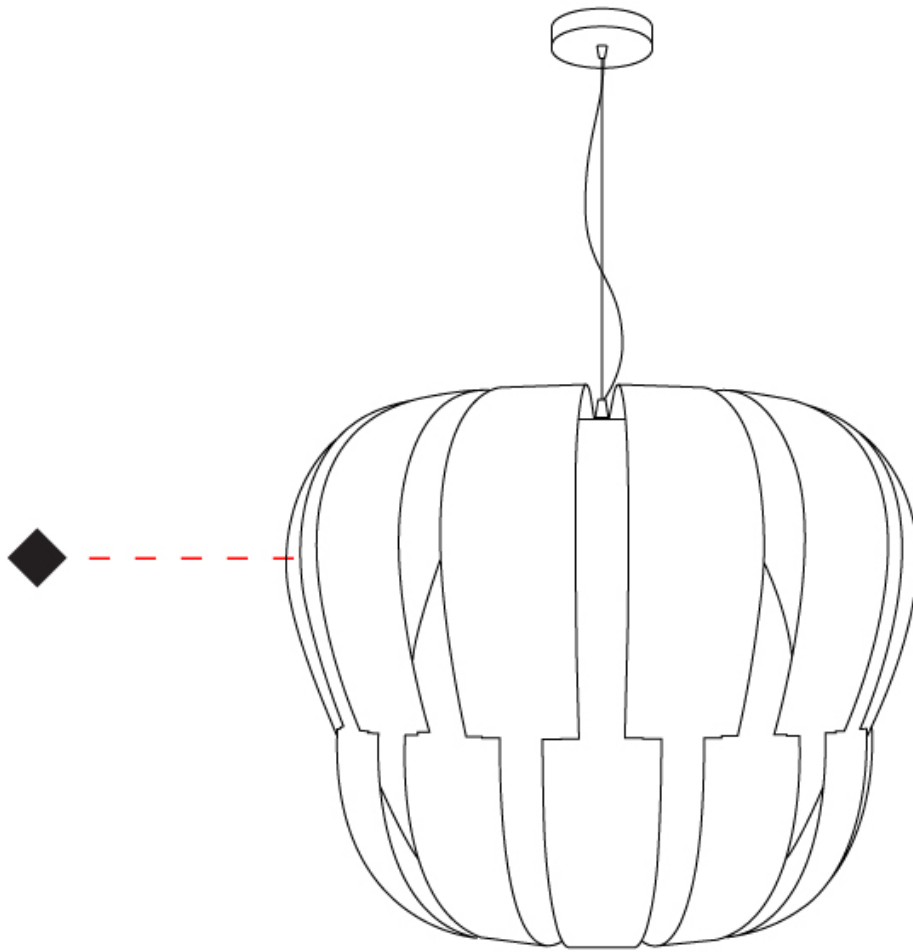

QUEEN SUSPENSION

D61041-

PROJECT _____

TYPE _____

SPECIFIER _____

QUANTITY _____

DATE _____

D