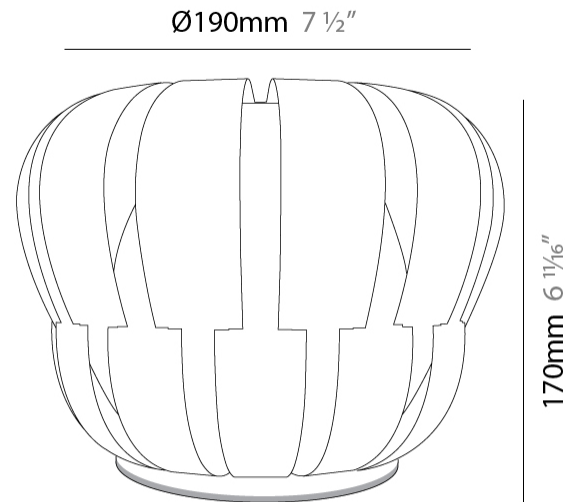

PROJECT _____

TYPE _____

SPECIFIER _____

QUANTITY _____

DATE _____

QUEEN PORTABLE

D64034-

base number   Finish
Options

1. To build a product code in our configurator select the specify button on the base model # product page
2. To build a manual product code on this datasheet choose from the options listed below in blue font and add the suffix to the base model #

GENERAL

Series: Queen _____

Brand: Linea Zero _____

Division: Design _____

Mounting Type: Portable _____

Mounting Location: Table _____

Subcategory: Ambient _____

PHYSICAL

Shape: Abstract _____

Diameter (mm): 190 _____

Diameter (in): 7 1/2 _____

Height (mm): 170 _____

Height (in): 6 11/16 _____

Light Distribution: Omnidirectional _____

Diffuser: Polilux™ Shade - See Finish Options _____

Fixture Finish: WHI / SIL / NGD / COP / PKM _____

Fixture Material: Polilux™/ Metal holder _____

ELECTRICAL

Number of Lamps: 1 _____

Lamp Type: LED Retrofit _____

Bulb Included: Bulb Not Included _____

Max. Wattage Per Lamp (W): 3 _____

Lamp Base: E12 _____

Input Voltage (V): 120 _____

LED

OPTICAL

RATINGS AND CERTIFICATIONS

Certified By: Certified for North American Standards _____

IP rating: IP20 _____