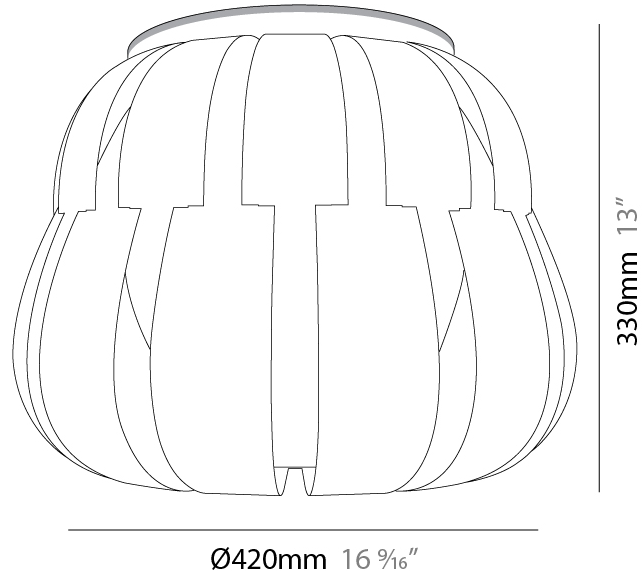

PROJECT _____
TYPE _____
SPECIFIER _____
QUANTITY _____
DATE _____

QUEEN SURFACE

D62030-

base number   Finish
Options

1. To build a product code in our configurator select the specify button on the base model # product page
2. To build a manual product code on this datasheet choose from the options listed below in blue font and add the suffix to the base model #

GENERAL

Series: Queen _____
Brand: Linea Zero _____
Division: Design _____
Mounting Type: Surface _____
Mounting Location: Ceiling _____
Subcategory: Ambient _____

PHYSICAL

Diameter (mm): 420 _____
Diameter (in): 16 ⁹/₁₆ _____
Height (mm): 330 _____
Height (in): 13 _____
Light Distribution: Downlight _____
Diffuser: Polilux™ Shade - See Finish Options _____
[Fixture Finish: WHI / SIL / NGD / COP / PKM](#) _____
Fixture Material: Polilux™ / Metal holder _____

ELECTRICAL

Number of Lamps: 1 _____
Lamp Type: LED Retrofit _____
Bulb Included: Bulb Not Included _____
Max. Wattage Per Lamp (W): 7 _____
Lamp Base: E26 _____
Input Voltage (V): 120 _____
Upon Request: 277Vac / GU24 _____

LED

OPTICAL

RATINGS AND CERTIFICATIONS

Certified By: Certified for North American Standards _____
IP rating: IP20 _____