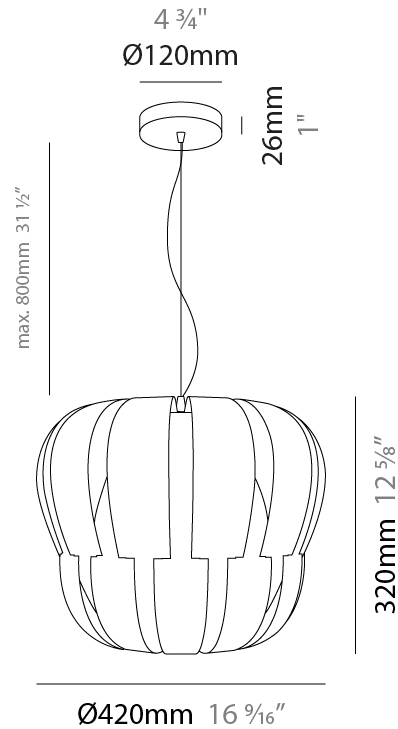

PROJECT	
TYPE	
SPECIFIER	
QUANTITY	
DATE	

QUEEN SUSPENSION

D61043-

base number   Finish
Options

1. To build a product code in our configurator select the specify button on the base model # product page
2. To build a manual product code on this datasheet choose from the options listed below in blue font and add the suffix to the base model #

GENERAL

Series: Queen
Brand: Linea Zero
Division: Design
Mounting Type: Suspension
Mounting Location: Ceiling
Subcategory: Pendant

PHYSICAL

Shape: Abstract
Diameter (mm): 420
Diameter (in): 16 ⁹/₁₆
Height (mm): 320
Height (in): 12 ⁵/₈
Max. Overall Height (mm): 1120
Max. Overall Height (in): 44 ¹/₈
Light Distribution: Omnidirectional
Diffuser: Polilux™ Shade - See Finish Options
Fixture Finish: WHI / SIL / NGD / COP / PKM
Fixture Material: Polilux™/ Metal holder
Cable Details: Cable length 31" - Transparent

ELECTRICAL

Number of Lamps: 1
Lamp Type: LED Retrofit
Bulb Included: Bulb Not Included
Max. Wattage Per Lamp (W): 7
Lamp Base: E26
Input Voltage (V): 120
Upon Request: 277Vac / GU24

LED

OPTICAL

RATINGS AND CERTIFICATIONS

Certified By: Certified for North American Standards
IP rating: IP20