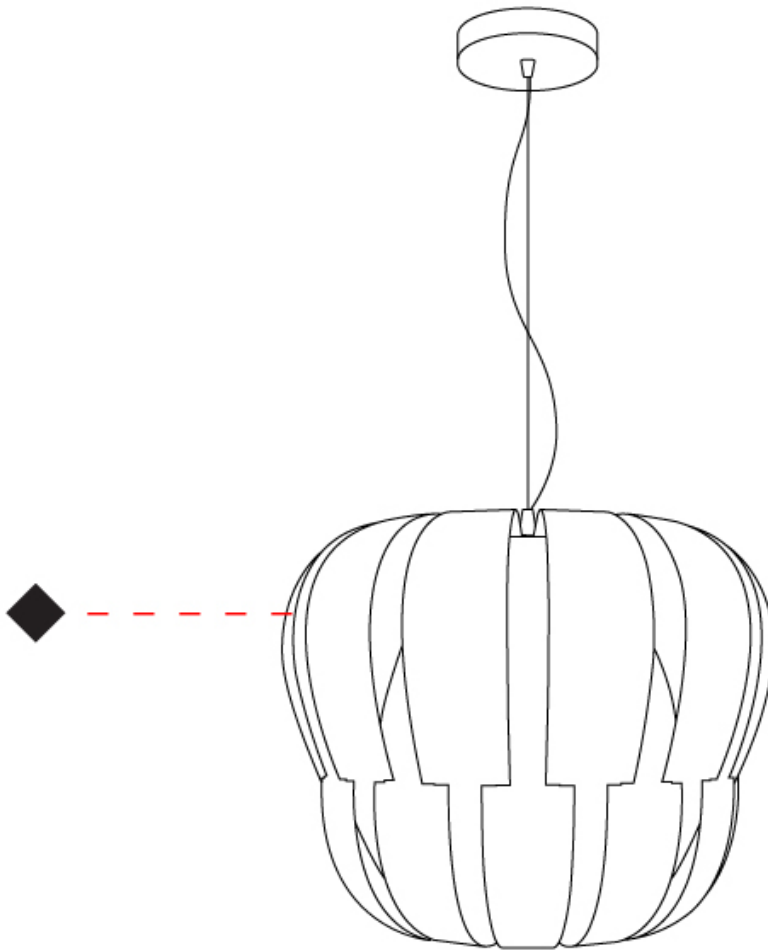

QUEEN SUSPENSION

D61043-

PROJECT

TYPE

SPECIFIER

QUANTITY

DATE