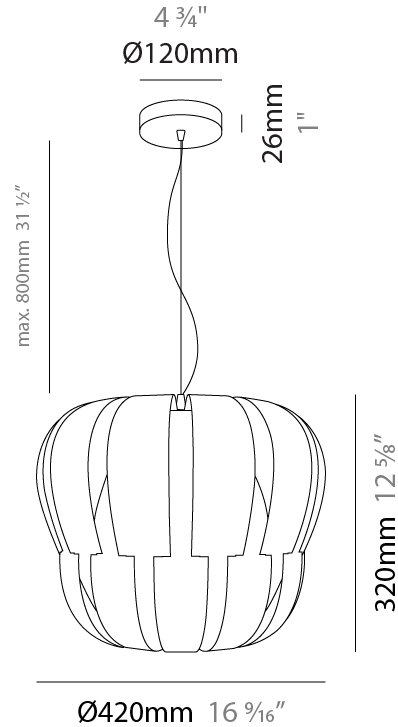

QUEEN SUSPENSION

D61043-

base number   Finish
Options

PROJECT	_____
TYPE	_____
SPECIFIER	_____
QUANTITY	_____
DATE	_____

1. To build a product code in our configurator select the specify button on the base model # product page
2. To build a manual product code on this datasheet choose from the options listed below in blue font and add the suffix to the base model #

GENERAL

Series: Queen _____
Brand: Linea Zero _____
Division: Design _____
Mounting Type: Suspension _____
Mounting Location: Ceiling _____
Subcategory: Pendant _____

PHYSICAL

Shape: Abstract _____
Diameter (mm): 420 _____
Diameter (in): 16 ⁹/₁₆ _____
Height (mm): 320 _____
Height (in): 12 ⁵/₈ _____
Max. Overall Height (mm): 1120 _____
Max. Overall Height (in): 44 ¹/₈ _____
Light Distribution: Omnidirectional _____
Diffuser: Polilux™ Shade - See Finish Options _____
Fixture Finish: WHI / SIL / NGD / COP / PKM _____
Fixture Material: Polilux™/ Metal holder _____
Cable Details: Cable length 31" - Transparent _____

ELECTRICAL

Number of Lamps: 1 _____
Lamp Type: LED Retrofit _____
Bulb Included: Bulb Not Included _____
Max. Wattage Per Lamp (W): 7 _____
Lamp Base: E26 _____
Input Voltage (V): 120 _____
Upon Request: 277Vac / GU24 _____

LED

OPTICAL

RATINGS AND CERTIFICATIONS

Certified By: Certified for North American Standards _____
IP rating: IP20 _____