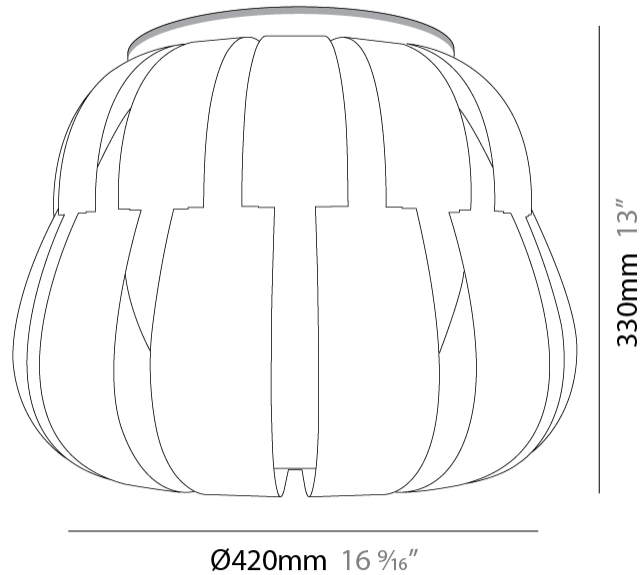

PROJECT
TYPE
SPECIFIER
QUANTITY
DATE

QUEEN SURFACE

D62030-

base number   Finish
Options

1. To build a product code in our configurator select the specify button on the base model # product page
2. To build a manual product code on this datasheet choose from the options listed below in blue font and add the suffix to the base model #

GENERAL

Series: Queen
Brand: Linea Zero
Division: Design
Mounting Type: Surface
Mounting Location: Ceiling
Subcategory: Ambient

PHYSICAL

Diameter (mm): 420
Diameter (in): 16 ⁹/₁₆
Height (mm): 330
Height (in): 13
Light Distribution: Downlight
Diffuser: Polilux™ Shade - See Finish Options
[Fixture Finish: WHI / SIL / NGD / COP / PKM](#)
Fixture Material: Polilux™/ Metal holder

ELECTRICAL

Number of Lamps: 1
Lamp Type: LED Retrofit
Bulb Included: Bulb Not Included
Max. Wattage Per Lamp (W): 7
Lamp Base: E26
Input Voltage (V): 120
Upon Request: 277Vac / GU24

LED

OPTICAL

RATINGS AND CERTIFICATIONS

Certified By: Certified for North American Standards
IP rating: IP20