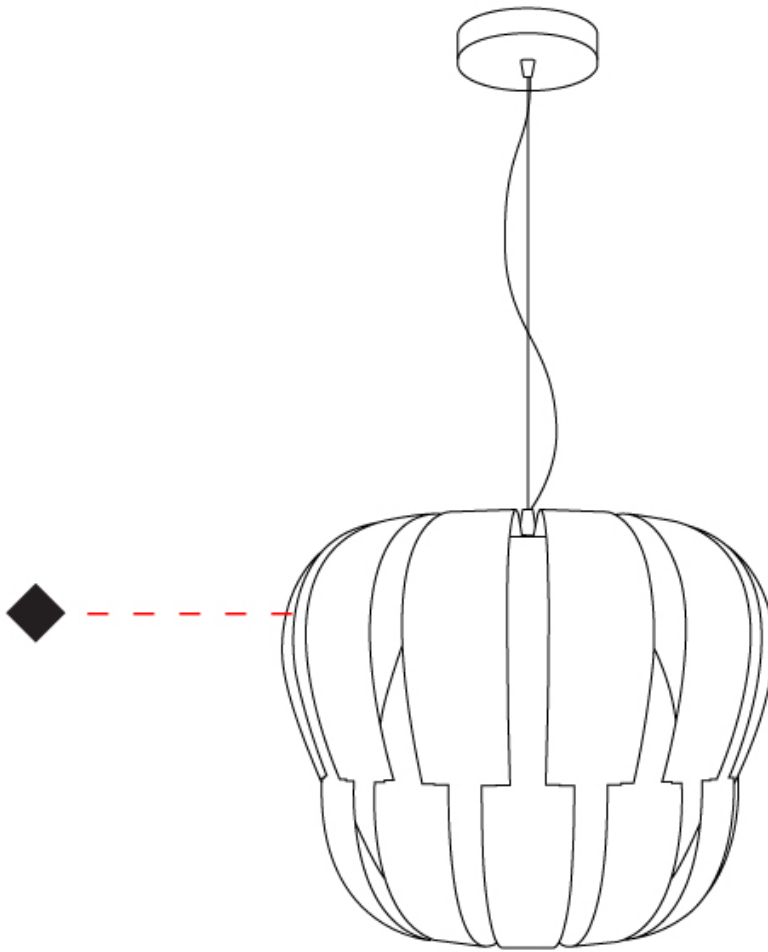

QUEEN SUSPENSION

D61043-

PROJECT

TYPE

SPECIFIER

QUANTITY

DATE

D