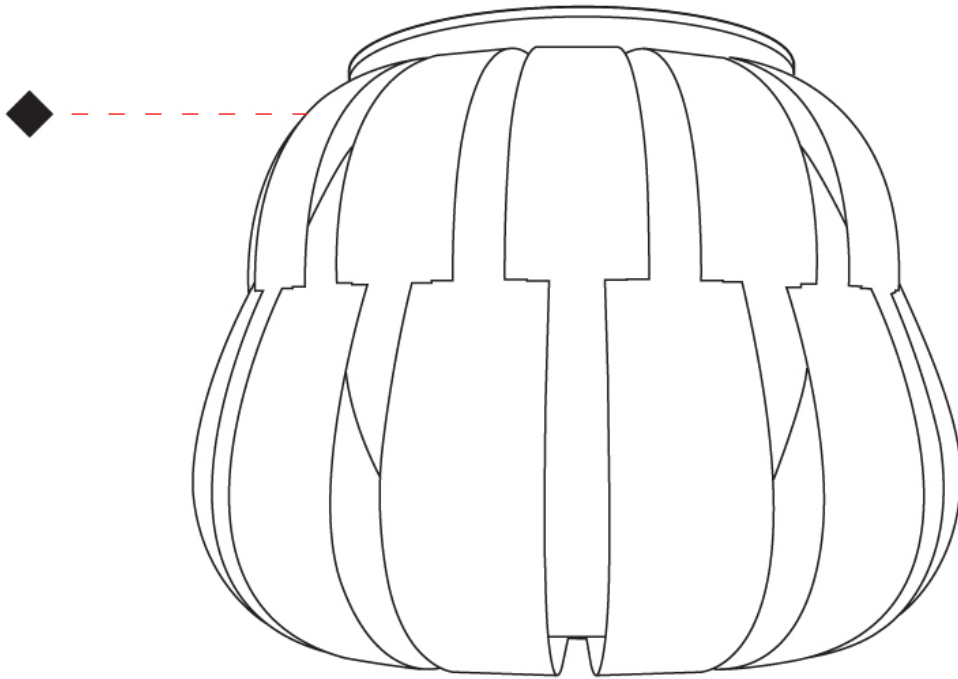

QUEEN SURFACE

D62030-

PROJECT _____

TYPE _____

SPECIFIER _____

QUANTITY _____

DATE _____

D