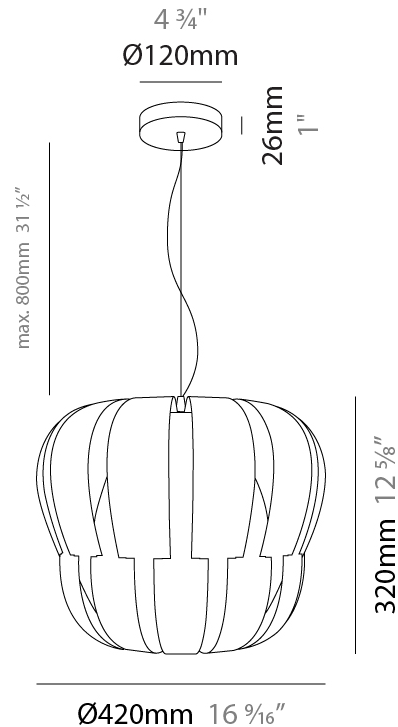

QUEEN SUSPENSION

D61043-

base number   Finish
Options

PROJECT	_____
TYPE	_____
SPECIFIER	_____
QUANTITY	_____
DATE	_____

1. To build a product code in our configurator select the specify button on the base model # product page
2. To build a manual product code on this datasheet choose from the options listed below in blue font and add the suffix to the base model #

GENERAL

Series: Queen _____
Partner: Linea Zero _____
Division: Design _____
Installation: Suspension _____
Product Type: Pendant _____
Mounting Location: Ceiling _____

PHYSICAL

Shape: Abstract _____
Diameter (mm): 420 _____
Diameter (in): 16 ⁹/₁₆ _____
Height (mm): 320 _____
Height (in): 12 ⁵/₈ _____
Max. Overall Height (mm): 1120 _____
Max. Overall Height (in): 44 ¹/₈ _____
Diffuser: Polilux™ Shade - See Finish Options
Fixture Finish: WHI / SIL / NGD / COP / PKM
Fixture Material: Polilux™/ Metal holder
Primary Material: Non-Static Polilux
Cable Details: Cable length 31" - Transparent _____

ELECTRICAL

Number of Lamps: 1 _____
Lamp Type: LED Retrofit _____
Bulb Included: Bulb Not Included
Max. Wattage Per Lamp (W): 7 _____
Lamp Base: E26 _____
Input Voltage (V): 120 _____
Upon Request: 277Vac / GU24 _____

LED

OPTICAL

RATINGS AND CERTIFICATIONS

Certified By: Certified for North American Standards _____
IP rating: IP20 _____