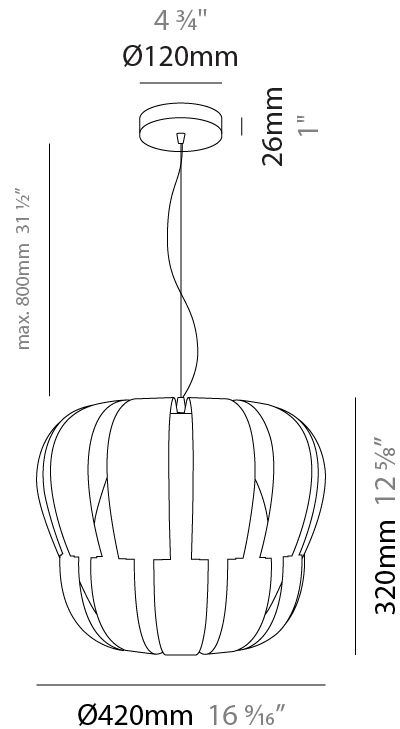

PROJECT	
TYPE	
SPECIFIER	
QUANTITY	
DATE	

QUEEN SUSPENSION

D61043- : D61043-WHI

base number

1. To build a product code in our configurator select the specify button on the base model # product page
2. To build a manual product code on this datasheet choose from the options listed below in blue font and add the suffix to the base model #

GENERAL

Series: Queen
Partner: Linea Zero
Division: Design
Installation: Suspension
Product Type: Pendant
Mounting Location: Ceiling

PHYSICAL

Shape: Abstract
Diameter (mm): 420
Diameter (in): 16 ³/₁₆"
Height (mm): 320
Height (in): 12 ⁵/₈"
Max. Overall Height (mm): 1120
Max. Overall Height (in): 44 ¹/₈"
Weight (kg): 3.2
Weight (lbs): 6.999
Diffuser: White - Polilux® Shade
Fixture Material: Polilux™/ Metal holder
Primary Material: Non-Static Polilux
Cable Details: Cable length 31" - Transparent

ELECTRICAL

Number of Lamps: 1
Lamp Type: LED Retrofit
Bulb Included: Bulb Not Included
Total Output Wattage (W): 7
Max. Wattage Per Lamp (W): 7
Lamp Base: E26
Input Voltage (V): 120

LED

OPTICAL

RATINGS AND CERTIFICATIONS

Certified By: CSA Certified to UL and CSA Standards
IP rating: IP20