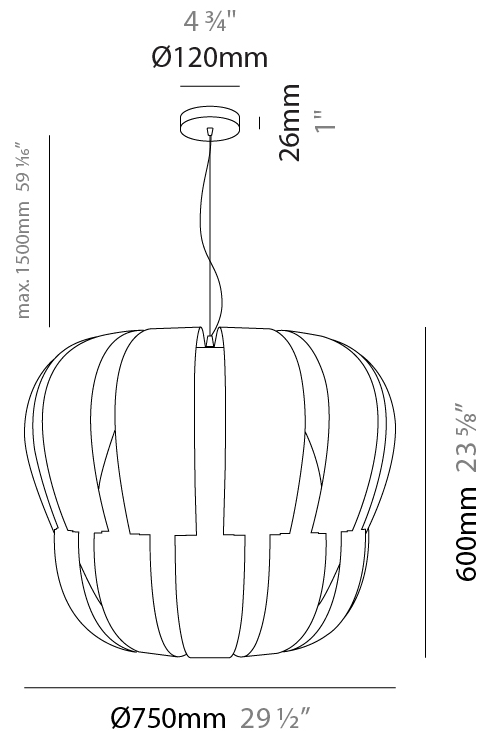

PROJECT	
TYPE	
SPECIFIER	
QUANTITY	
DATE	

QUEEN SUSPENSION

D61041- : D61041-WHI

base number

1. To build a product code in our configurator select the specify button on the base model # product page
2. To build a manual product code on this datasheet choose from the options listed below in blue font and add the suffix to the base model #

GENERAL

Series: Queen
Partner: Linea Zero
Division: Design
Installation: Suspension
Product Type: Pendant
Mounting Location: Ceiling

PHYSICAL

Shape: Abstract
Diameter (mm): 750
Diameter (in): 29 1/2
Height (mm): 600
Height (in): 23 5/8
Max. Overall Height (mm): 2100
Max. Overall Height (in): 82 11/16
Weight (kg): 3.2
Weight (lbs): 6.999
Diffuser: White Polilux™ Shade
Fixture Material: Polilux™/ Metal holder
Primary Material: Non-Static Polilux

ELECTRICAL

Number of Lamps: 3
Lamp Type: LED Retrofit
Bulb Included: Bulb Not Included
Total Output Wattage (W): 21
Max. Wattage Per Lamp (W): 7
Lamp Base: E26
Input Voltage (V): 120

LED

OPTICAL

RATINGS AND CERTIFICATIONS

Certified By: CSA Certified to UL and CSA Standards
IP rating: IP20