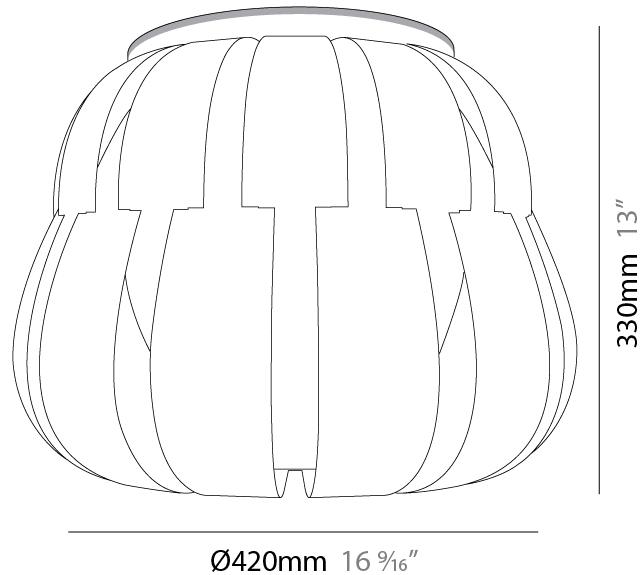

PROJECT _____
TYPE _____
SPECIFIER _____
QUANTITY _____
DATE _____

QUEEN SURFACE

D62030-

base number _____
Finish Options _____

1. To build a product code in our configurator select the specify button on the base model # product page
2. To build a manual product code on this datasheet choose from the options listed below in blue font and add the suffix to the base model #

GENERAL

Series: Queen _____
Partner: Linea Zero _____
Division: Design _____
Installation: Surface _____
Product Type: Ceiling Surface _____
Mounting Location: Ceiling _____

PHYSICAL

Diameter (mm): 420 _____
Diameter (in): 16 ⁹/₁₆ _____
Height (mm): 330 _____
Height (in): 13 _____
Diffuser: Polilux™ Shade - See Finish Options _____
Fixture Finish: WHI / SIL / NGD / COP / PKM _____
Fixture Material: Polilux™/ Metal holder _____
Primary Material: Non-Static Polilux _____

ELECTRICAL

Number of Lamps: 1 _____
Lamp Type: LED Retrofit _____
Bulb Included: Bulb Not Included _____
Max. Wattage Per Lamp (W): 7 _____
Lamp Base: E26 _____
Input Voltage (V): 120 _____
Upon Request: 277Vac / GU24 _____

LED

OPTICAL

RATINGS AND CERTIFICATIONS

Certified By: Certified for North American Standards _____
IP rating: IP20 _____