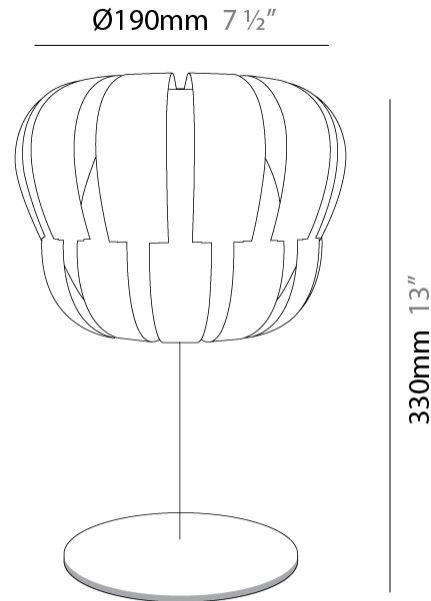

QUEEN PORTABLE

D64035-

base number   Finish
Options

PROJECT	_____
TYPE	_____
SPECIFIER	_____
QUANTITY	_____
DATE	_____

1. To build a product code in our configurator select the specify button on the base model # product page
2. To build a manual product code on this datasheet choose from the options listed below in blue font and add the suffix to the base model #

GENERAL

Series: Queen
Brand: Linea Zero
Division: Design
Mounting Type: Portable
Mounting Location: Table
Subcategory: Ambient

PHYSICAL

Shape: Abstract
Diameter (mm): 190
Diameter (in): 7 1/2
Height (mm): 330
Height (in): 13
Light Distribution: Omnidirectional
Diffuser: Polilux™ Shade - See Finish Options
Fixture Finish: WHI / SIL / NGD / COP / PKM
Fixture Material: Polilux™/ Metal holder

ELECTRICAL

Number of Lamps: 1
Lamp Type: LED Retrofit
Bulb Included: Bulb Not Included
Max. Wattage Per Lamp (W): 3
Lamp Base: E12
Input Voltage (V): 120

LED

OPTICAL

RATINGS AND CERTIFICATIONS

Certified By: Certified for North American Standards
IP rating: IP20