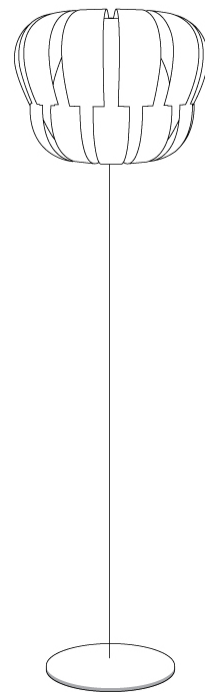

Ø420mm 16 ⁹/₁₆"