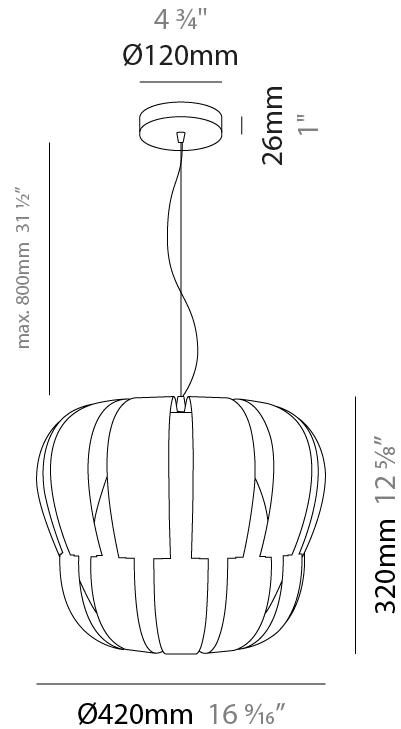

QUEEN SUSPENSION

D61043-

base number   Finish
Options

PROJECT	_____
TYPE	_____
SPECIFIER	_____
QUANTITY	_____
DATE	_____

1. To build a product code in our configurator select the specify button on the base model # product page
2. To build a manual product code on this datasheet choose from the options listed below in blue font and add the suffix to the base model #

GENERAL

Series: Queen _____
Brand: Linea Zero _____
Division: Design _____
Mounting Type: Suspension _____
Mounting Location: Ceiling _____
Subcategory: Pendant _____

PHYSICAL

Shape: Abstract _____
Diameter (mm): 420 _____
Diameter (in): 16 ⁹/₁₆ _____
Height (mm): 320 _____
Height (in): 12 ⁵/₈ _____
Max. Overall Height (mm): 1120 _____
Max. Overall Height (in): 44 ¹/₈ _____
Light Distribution: Omnidirectional _____
Diffuser: Polilux™ Shade - See Finish Options _____
Fixture Finish: WHI / SIL / NGD / COP / PKM _____
Fixture Material: Polilux™/ Metal holder _____
Cable Details: Cable length 31" - Transparent _____

ELECTRICAL

Number of Lamps: 1 _____
Lamp Type: LED Retrofit _____
Bulb Included: Bulb Not Included _____
Max. Wattage Per Lamp (W): 7 _____
Lamp Base: E26 _____
Input Voltage (V): 120 _____
Upon Request: 277Vac / GU24 _____

LED

OPTICAL

RATINGS AND CERTIFICATIONS

Certified By: Certified for North American Standards _____
IP rating: IP20 _____