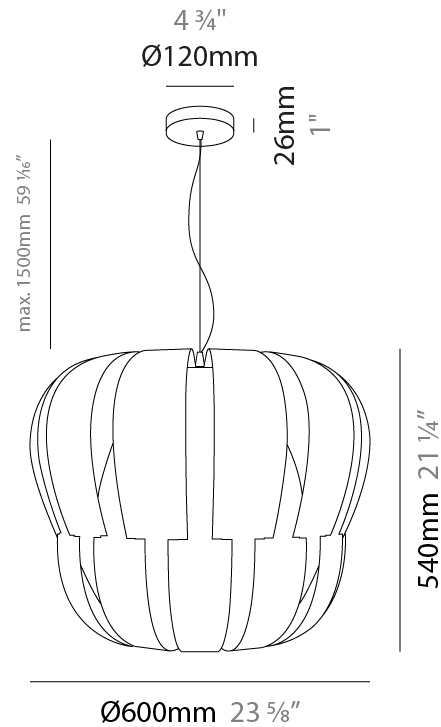

QUEEN SUSPENSION

D61042-

base number   Finish
Options

PROJECT	_____
TYPE	_____
SPECIFIER	_____
QUANTITY	_____
DATE	_____

1. To build a product code in our configurator select the specify button on the base model # product page
2. To build a manual product code on this datasheet choose from the options listed below in blue font and add the suffix to the base model #

GENERAL

Series: Queen _____
Brand: Linea Zero _____
Division: Design _____
Mounting Type: Suspension _____
Mounting Location: Ceiling _____
Subcategory: Pendant _____

PHYSICAL

Shape: Abstract _____
Diameter (mm): 600 _____
Diameter (in): 23 ⁵/₈ _____
Height (mm): 540 _____
Height (in): 21 ¹/₄ _____
Max. Overall Height (mm): 2080 _____
Max. Overall Height (in): 81 ⁷/₈ _____
Light Distribution: Omnidirectional _____
Diffuser: Polilux™ Shade - See Finish Options _____
Fixture Finish: WHI / SIL / NGD / COP / PKM _____
Fixture Material: Polilux™/ Metal holder _____

ELECTRICAL

Number of Lamps: 2 _____
Lamp Type: LED Retrofit _____
Bulb Included: Bulb Not Included _____
Max. Wattage Per Lamp (W): 7 _____
Lamp Base: E26 _____
Input Voltage (V): 120 _____
Upon Request: 277Vac / GU24 _____

LED

OPTICAL

RATINGS AND CERTIFICATIONS

Certified By: Certified for North American Standards _____
IP rating: IP20 _____