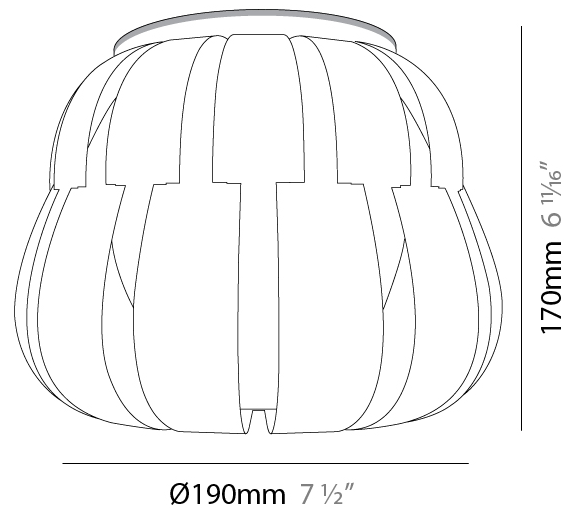

GENERAL

Series: Queen
Brand: Linea Zero
Division: Design
Mounting Type: Surface
Mounting Location: Ceiling
Subcategory: Ambient

PHYSICAL

Shape: Abstract
Diameter (mm): 190
Diameter (in): 7 1/2
Height (mm): 170
Height (in): 6 11/16
Light Distribution: Downlight
Diffuser: Polilux™ Shade - See Finish Options
[Fixture Finish: WHI / PBL / POR / PGN / SIL / NGD / COP / PKM](#)
Fixture Material: Polilux™/ Metal holder

QUEEN SURFACE

D62033-

PROJECT

TYPE

SPECIFIER

QUANTITY

DATE

D

GENERAL

Series: Queen _____
 Brand: Linea Zero _____
 Division: Design _____
 Mounting Type: Portable _____
 Mounting Location: Table _____
 Subcategory: Ambient _____

PHYSICAL

Shape: Abstract _____
 Diameter (mm): 190 _____
 Diameter (in): 7 1/2 _____
 Height (mm): 170 _____
 Height (in): 6 11/16 _____
 Light Distribution: Omnidirectional _____
 Diffuser: Polilux™ Shade - See Finish Options _____
 Fixture Finish: WHI / SIL / NGD / COP / PKM _____
 Fixture Material: Polilux™/ Metal holder _____