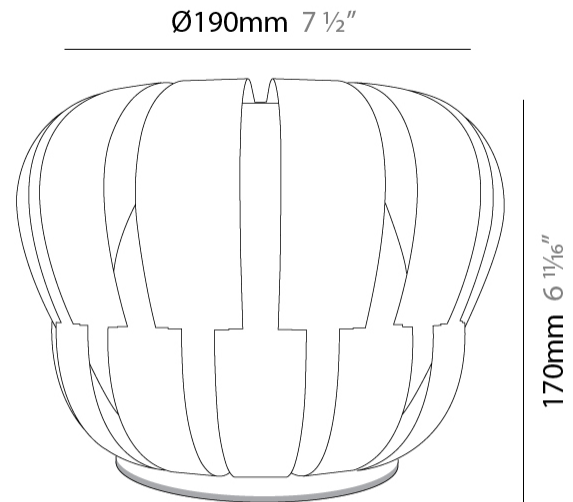

PROJECT	_____
TYPE	_____
SPECIFIER	_____
QUANTITY	_____
DATE	_____

QUEEN PORTABLE

D64034-

base number   Finish
Options

1. To build a product code in our configurator select the specify button on the base model # product page
2. To build a manual product code on this datasheet choose from the options listed below in blue font and add the suffix to the base model #

GENERAL

Series: Queen _____
Brand: Linea Zero _____
Division: Design _____
Mounting Type: Portable _____
Mounting Location: Table _____
Subcategory: Ambient _____

PHYSICAL

Shape: Abstract _____
Diameter (mm): 190 _____
Diameter (in): 7 1/2 _____
Height (mm): 170 _____
Height (in): 6 11/16 _____
Light Distribution: Omnidirectional _____
Diffuser: Polilux™ Shade - See Finish Options _____
Fixture Finish: WHI / SIL / NGD / COP / PKM _____
Fixture Material: Polilux™/ Metal holder _____

ELECTRICAL

Number of Lamps: 1 _____
Lamp Type: LED Retrofit _____
Bulb Included: Bulb Not Included _____
Max. Wattage Per Lamp (W): 3 _____
Lamp Base: E12 _____
Input Voltage (V): 120 _____

LED

OPTICAL

RATINGS AND CERTIFICATIONS

Certified By: Certified for North American Standards _____
IP rating: IP20 _____