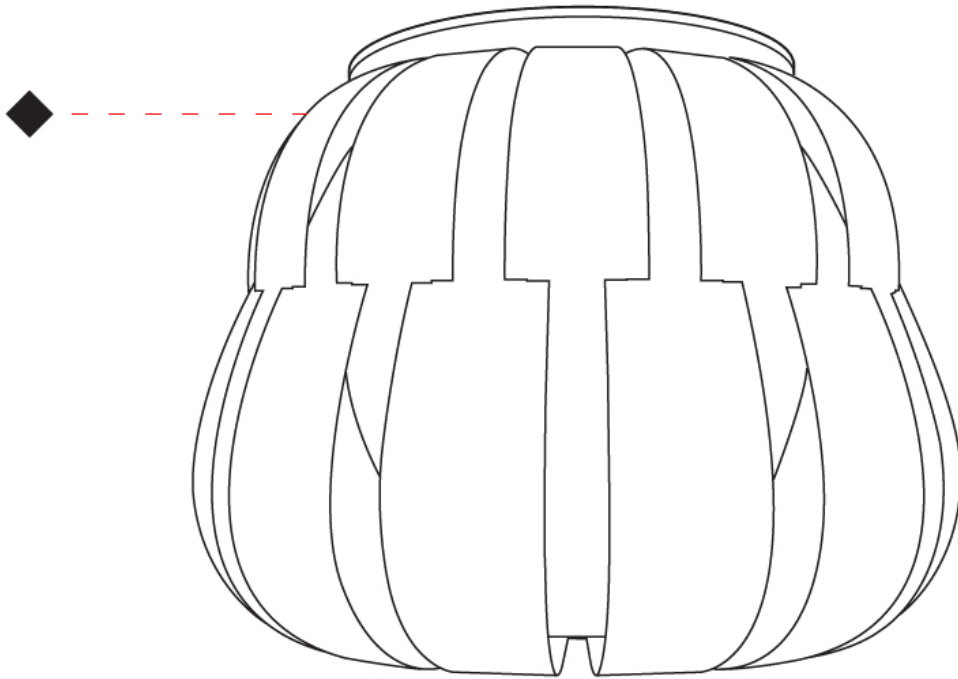

GENERAL

Series: Queen
Brand: Linea Zero
Division: Design
Mounting Type: Surface
Mounting Location: Ceiling
Subcategory: Ambient

PHYSICAL

Shape: Abstract
Diameter (mm): 190
Diameter (in): 7 1/2
Height (mm): 170
Height (in): 6 11/16
Light Distribution: Downlight
Diffuser: Polilux™ Shade - See Finish Options
[Fixture Finish: WHI / PBL / POR / PGN / SIL / NGD / COP / PKM](#)
Fixture Material: Polilux™/ Metal holder

QUEEN SURFACE

D62033-

PROJECT

TYPE

SPECIFIER

QUANTITY

DATE

D

GENERAL

Series: Queen _____
 Brand: Linea Zero _____
 Division: Design _____
 Mounting Type: Portable _____
 Mounting Location: Table _____
 Subcategory: Ambient _____

PHYSICAL

Shape: Abstract _____
 Diameter (mm): 190 _____
 Diameter (in): 7 1/2 _____
 Height (mm): 170 _____
 Height (in): 6 11/16 _____
 Light Distribution: Omnidirectional _____
 Diffuser: Polilux™ Shade - See Finish Options _____
 Fixture Finish: WHI / SIL / NGD / COP / PKM _____
 Fixture Material: Polilux™/ Metal holder _____